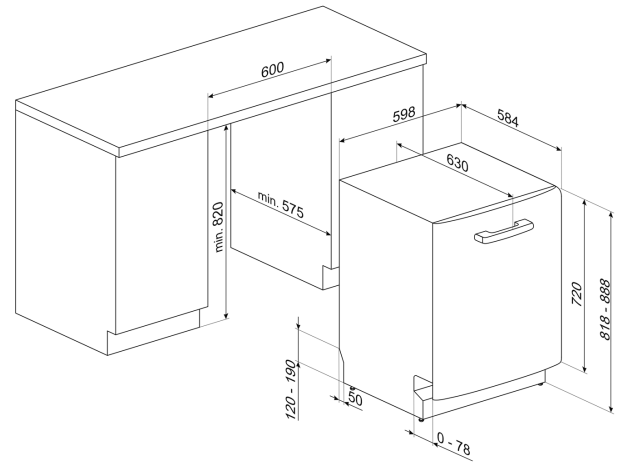

Product dimension drawing

50's Style undercounter dishwasher

Features

FlexiDuo - The flexible third basket provides additional space, adapting to the load to accommodate various types of dishes, ensuring optimal organization and efficient use of interior capacity