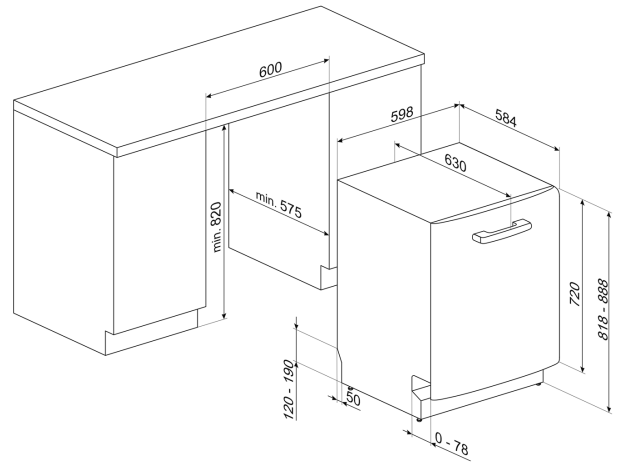

### Product dimension drawing

50's Style undercounter dishwasher

### Features

**FlexiDuo** - The flexible third basket provides additional space, adapting to the load to accommodate various types of dishes, ensuring optimal organization and efficient use of interior capacity