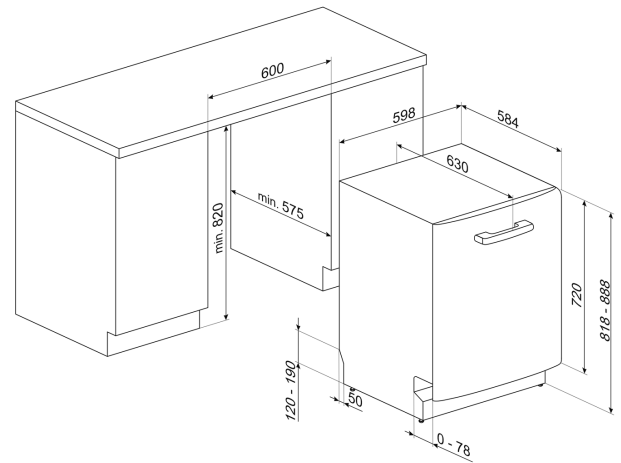

STU2FABWH2

ensuring optimal organization and efficient use of interior capacity

Extra Glide Telescopic Guides - Smoother and more stable loading and unloading operations

Product dimension drawing

50's Style undercounter dishwasher