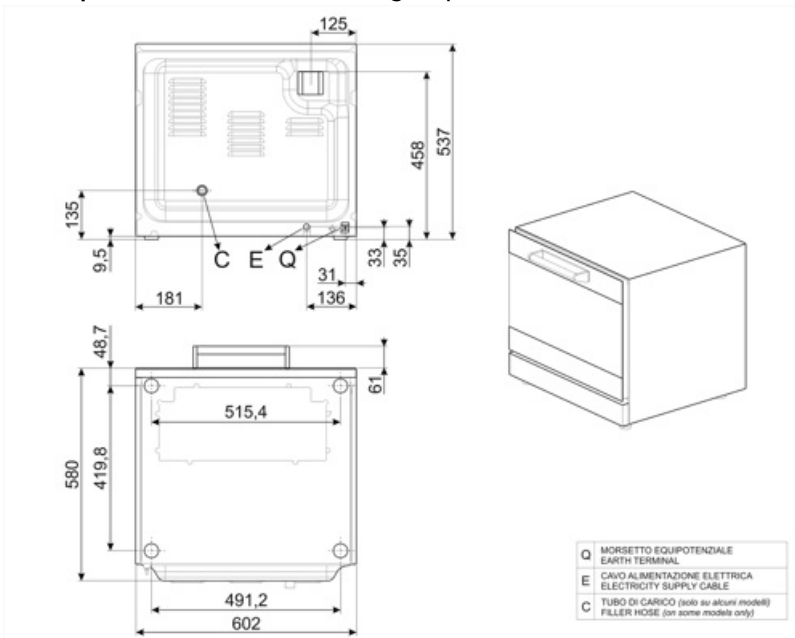

Electrical Connection

Plug (F;E) Schuko

Construction

Oven material	Stainless steel/glass/plastics	Max motor speed (rpm)	2700 rpm
Cavity dimensions (WxDxH)	460x360x425mm	Steam assisted levels	None
Internal net volume	54.5 lt	Exhaust exit	Back
Cavity material	Easy clean enamel	Time adjustment	Electronic timer
No. of shelves	4	Temperature range	50-250°C
Tray support frame	Chrome	End of cooking alarm	Yes
Distance between shelves	80 mm	Manual safety thermostat reset	Yes
Door construction	Yes	Removable deflector	Yes
Door opening	Drop down	No. of lights	1 Halogen light
Handle type	Smeg	Light power	40 W
Inner glass	Removable	Power cable length	115 cm
Fan motor power	Double speed	Back panel	Galvanized
Fan speed	Single speed	IPX protection	Scheduled start H/12