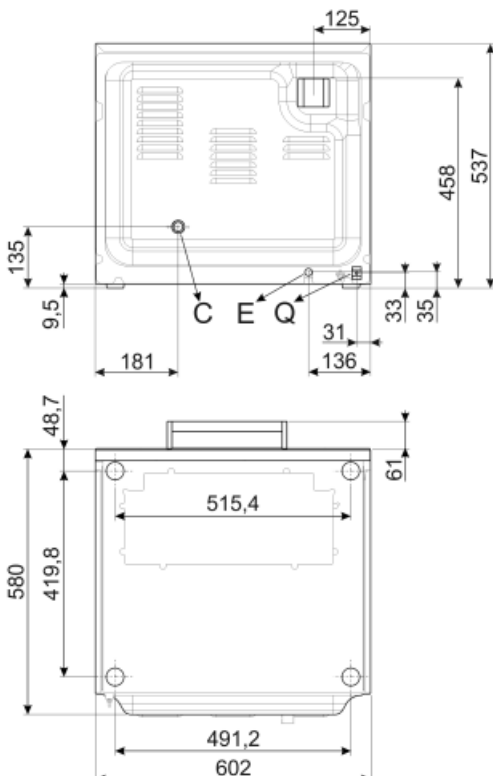

Accessories Included

Aluminized tray 3820 kit of 4 pieces

Electrical Connection

Plug

(F;E) Schuko

Construction

Oven materials	Stainless steel / glass / plastics	Motor rpm in standard speed	2700 rpm
Cavity dimensions (wxdxh)	460x360x425 mm	Humidification levels	None
Internal net volume	54,5 lt	Exhaust position	Back
Cavity material	Ever Clean enamel	Timer type	Electrical
Shelves number	4	Temperature range	50-250°C
Tray frame support	Chromed wire	End cooking signal	Yes
Shelves distance	80 mm	Manual reset safety thermostat	Yes
Door construction	Double glass	Removable deflector	Yes
Door opening	Tilting	Lighting	1 Halogen lamp
Handle type	Fixed	Light power	40 W
Glass	With clip	Power cable length	115 cm
Fan motor power	Dual speed	Back panel	Galvanized
Engine rpm	Single speed	IPX protection	IPX3