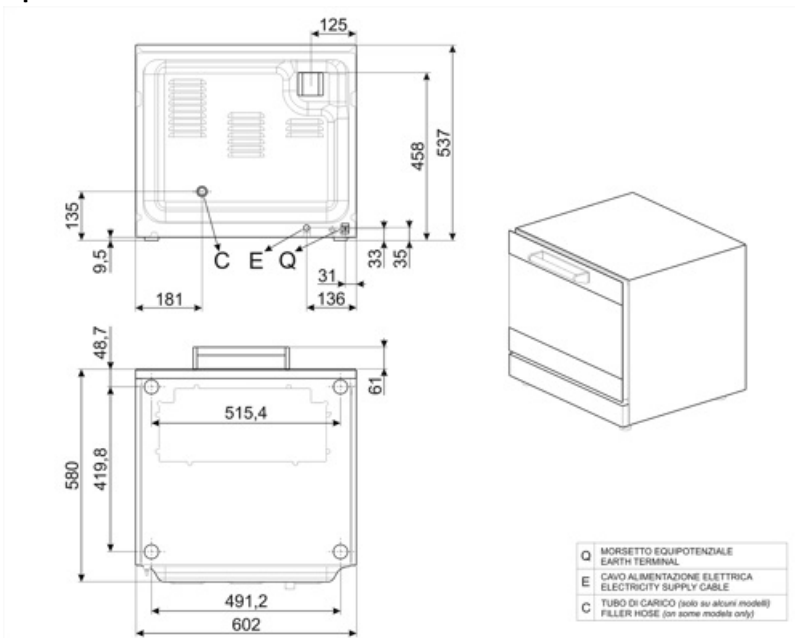

Electrical Connection

Plug (F;E) Schuko

Construction

Oven materials	Stainless steel / glass / plastics	Water injection on each fan	Yes
Cavity dimensions (wxdxh)	460x360x425 mm	Humidification levels	3 + manual
Internal net volume	54,5 lt	Exhaust position	Back
Cavity material	Ever Clean enamel	Timer type	Electrical
Shelves number	4	Temperature range	50-280°C
Tray frame support	Chromed wire	End cooking signal	Yes
Shelves distance	80 mm	Manual reset safety thermostat	Yes
Door construction	Double glass	Removable deflector	Yes
Door opening	Tilting	Lighting	1 Halogen lamp
Handle type	Fixed	Light power	40 W
Glass	With clip	Water load pipe	Yes
Fan motor power	Dual speed	Power cable length	115 cm
Engine rpm	Single speed	Back panel	Galvanized
Motor rpm in standard speed	2700 rpm	IPX protection	IPX3