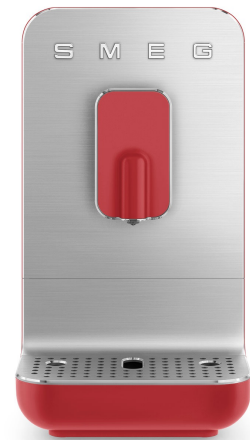

BCC01RDMUS

Category	Coffee
Product family	Espresso coffee machine
Type	Automatic coffee machine
Country version	US
EAN code	8017709301088

Aesthetic

Aesthetics	Collezione	Cup tray material	Aluminum
Color	Red	Cup tray material	Aluminum
Finishing	Matte	Cup tray finish	Brushed with polished edge
Body material	Plastic	Tank color	Smoky grey
Front panel material	Aluminum	Handle tank material	Plastic
Front panel material	Aluminum	Handle tank color	Gray
Front panel finishing	Brushed with polished edge	Tank material	SAN
Buttons Material	Plastic	Logo type	Applied
Buttons Colour	Red	Power cord color	Gray

Controls

Controls type	Buttons	Number of beverage buttons	4
---------------	---------	----------------------------	---

Technical Features

Heating system	Thermoblock	Coffee grain container capacity	5.3 oz
Pump pressure	19 bar	Water container capacity	47,34 fl. oz.
Removable brewing unit	Yes	Removable water tank	Yes
Built-in grinder	Yes		

Programs / Functions

White Menu	Ristretto, Espresso, Coffee, Hot Water
------------	--

Orange Menu	Light Ristretto, Light Espresso, Long Coffee, American
Main menu	Yes
Secondary menu	Yes
Adjustable coffee size	Yes
Adjustable dispenser height	Yes
Adjustable grinding level	Yes
Automatic rinse	Yes
Decalcification alarm	Yes
Coffee grounds container full alarm	Yes
No-coffee alarm	Yes
Empty water tank alarm	Yes
Sound alarm after brewing	Optional
Automatic switch off	Yes
Adjustable water hardness	Light / Medium / Hard