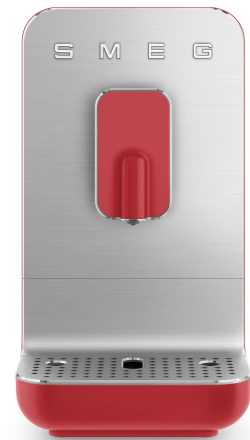

# BCC01RDMUS

Category	Coffee
Product family	Espresso coffee machine
Type	Automatic coffee machine
Country version	US
EAN code	8017709301088

## Aesthetic

Aesthetics	Collezione	Cup tray material	Aluminum
Color	Red	Cup tray material	Aluminum
Finishing	Matte	Cup tray finish	Brushed with polished edge
Body material	Plastic	Tank color	Smoky grey
Front panel material	Aluminum	Handle tank material	Plastic
Front panel material	Aluminum	Handle tank color	Gray
Front panel finishing	Brushed with polished edge	Tank material	SAN
Buttons Material	Plastic	Logo type	Applied
Buttons Colour	Red	Power cord color	Gray