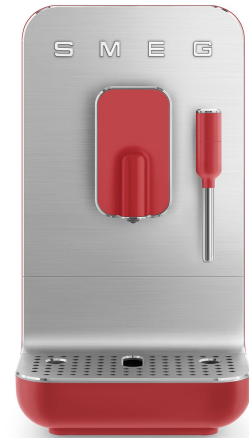

BCC02RDMEU

Category	Coffee
Product Family	Espresso Coffee Machine
Type	Espresso Automatic Coffee Machine
Version	EU
EAN Code	8017709301040

Aesthetics

Aesthetic	50's Style	Cup Tray Colour	Aluminum
Colour	Red	Cup Tray Finishing	Brushed with polished edge
Finishing	Matt	Tank color	Smoky grey
Body Material	Plastic	Handle tank material	Plastic
Front panel material	Aluminium	Handle tank color	Grey
Front panel Colour	Aluminum	Coffee dispenser material	Plastic
Front panel finishing	Brushed with polished edge	Steam nozzle material	Stainless steel
Buttons Material	Plastic	Jug material	Stainless steel
Buttons Colour	Red	Logo Type	Applied
Cup Tray Material	Aluminium	Power Cable Colour	Grey

Controls

Control Settings	Buttons	Menu button	1
N° of beverage buttons	4	ON/OFF button	Yes

Technical Features

Heating System	Thermoblock	Coffee grounds container capacity	8
Pump Pressure	19 bar	Removable Drip Tray	Yes
Removable brewing unit	Yes	Water Container Capacity	1.4 l
Built-in grinder	Yes	Removable water tank	Yes
Coffee grain container capacity	150 g	Hot Water/Steam Dispenser	Yes