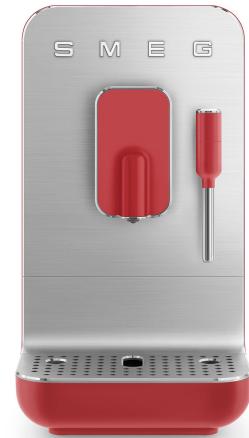

BCC02RDMUS

Category	Coffee
Product Family	Espresso Coffee Machine
Type	Espresso Automatic Coffee Machine
Country version	US
EAN Code	8017709301125

Aesthetics

Aesthetic Colour	50's Style Red	Cup Tray Colour	Aluminum
Finishing	Matt	Cup Tray Finishing	Brushed with polished edge
Body Material	Plastic	Tank color	Smoky grey
Front panel material	Aluminium	Handle tank material	Plastic
Front panel Colour	Aluminum	Handle tank color	Grey
Front panel finishing	Brushed with polished edge	Steam nozzle material	Steel
Buttons Material	Plastic	Tank material	SAN
Buttons Colour	Red	Logo Type	Applied
Cup Tray Material	Aluminium	Power Cable Colour	Grey

Controls

Control Settings	Buttons	N° of beverage buttons	4
-------------------------	---------	-------------------------------	---

Technical Features

Heating System	Thermoblock	Coffee grain container capacity	150 g
Cup Warmer	19 bar	Water Container Capacity	47,34 fl. oz.
Removable brewing unit	Yes	Removable water tank	Yes
Built-in grinder	Yes	Hot Water/Steam Dispenser	Yes

Program / Functions

Orange Menu	Ristretto Light, Espresso Light, Long Coffee, Steam Function
White Menu	Ristretto, Espresso, Coffee, Hot Water
Primary Menu function	White LED
Secondary Menu Function	Orange LED
Adjustable coffee length	Yes
Adjustable grinding level	Yes
Adjustable height dispenser	Yes
Automatic Rinse at startup	Yes
Empty water tank alarm	Yes
Decalcification alarm	Yes
Coffee grounds container full alarm	Yes
No coffee alarm	Yes
Sound signals	Opzionale
Automatic switch off	Yes (after 20 minutes of inactivity)
Adjustable water hardness	light/medium/hard