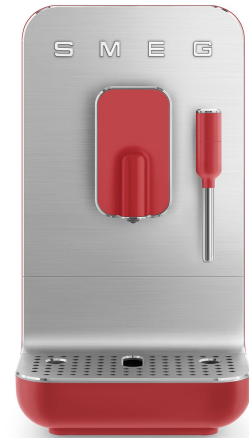

BCC02RDMUS

Category	Coffee
Product family	Espresso coffee machine
Type	Automatic coffee machine
Country version	US
EAN code	8017709301125

Aesthetic

Aesthetics	Retro-style	Cup tray material	Aluminum
Color	Red	Cup tray finish	Brushed with polished edge
Finishing	Matte	Tank color	Smoky grey
Body material	Plastic	Handle tank material	Plastic
Front panel material	Aluminum	Handle tank color	Gray
Front panel material	Aluminum	Steam wand material	Steel
Front panel finishing	Brushed with polished edge	Tank material	SAN
Buttons Material	Plastic	Logo type	Applied
Buttons Colour	Red	Power cord color	Gray
Cup tray material	Aluminum		

Controls

Controls type	Buttons	Number of beverage buttons	4
---------------	---------	----------------------------	---

Technical Features

Heating system	Thermoblock	Coffee grain container capacity	5.3 oz
Pump pressure	19 bar	Water container capacity	47,34 fl. oz.
Removable brewing unit	Yes	Removable water tank	Yes
Built-in grinder	Yes	Hot water / Steam dispenser	Yes

Programs / Functions

White Menu	Ristretto, Espresso, Coffee, Hot Water
Orange Menu	Ristretto Light, Espresso Light, Long Coffee, Steam Function
Main menu	Yes
Secondary menu	Yes
Adjustable coffee size	Yes
Adjustable dispenser height	Yes
Adjustable grinding level	Yes
Automatic rinse	Yes
Decalcification alarm	Yes
Coffee grounds container full alarm	Yes
No-coffee alarm	Yes
Empty water tank alarm	Yes
Sound alarm after brewing	Optional
Automatic switch off	Yes
Adjustable water hardness	Light / Medium / Hard