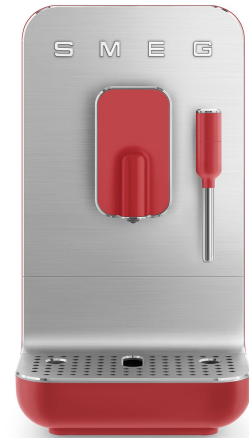

BCC02RDMUS

Category	Coffee
Product family	Espresso coffee machine
Type	Automatic coffee machine
Country version	US
EAN code	8017709301125

Aesthetic

Aesthetics	Retro-style	Cup tray material	Aluminum
Color	Red	Cup tray finish	Brushed with polished edge
Finishing	Matte	Tank color	Smoky grey
Body material	Plastic	Handle tank material	Plastic
Front panel material	Aluminum	Handle tank color	Gray
Front panel material	Aluminum	Steam wand material	Steel
Front panel finishing	Brushed with polished edge	Tank material	SAN
Buttons Material	Plastic	Logo type	Applied
Buttons Colour	Red	Power cord color	Gray
Cup tray material	Aluminum		

Controls

Controls type	Buttons	Number of beverage buttons	4
---------------	---------	----------------------------	---

Technical Features

Heating system	Thermoblock	Coffee grain container capacity	5.3 oz
Pump pressure	19 bar	Water container capacity	47,34 fl. oz.
Removable brewing unit	Yes	Removable water tank	Yes
Built-in grinder	Yes	Hot water / Steam dispenser	Yes

Program / Functions

Orange Menu	Ristretto Light, Espresso Light, Long Coffee, Steam Function
White Menu	Ristretto, Espresso, Coffee, Hot Water
Main menu	Yes
Secondary menu	Yes
Adjustable coffee size	Yes
Adjustable grinding level	Yes
Adjustable dispenser height	Yes
Automatic rinse	Yes
Empty water tank alarm	Yes
Decalcification alarm	Yes
Coffee grounds container full alarm	Yes
No-coffee alarm	Yes
Sound alarm after brewing	Optional
Automatic switch off	Yes
Adjustable water hardness	Light / Medium / Hard