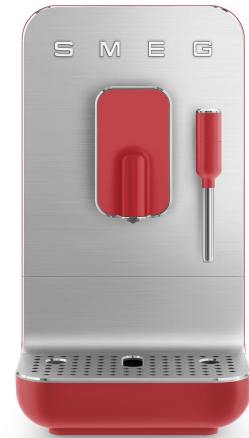

BCC02RDMUS

Category	Coffee
Product family	Espresso coffee machine
Type	Automatic coffee machine
Country version	US
EAN code	8017709301125

Aesthetic

Aesthetics	Retro-style	Cup tray material	Aluminum
Color	Red	Cup tray finish	Brushed with polished edge
Finishing	Matte	Tank color	Smoky grey
Body material	Plastic	Handle tank material	Plastic
Front panel material	Aluminum	Handle tank color	Gray
Front panel material	Aluminum	Steam wand material	Steel
Front panel finishing	Brushed with polished edge	Tank material	SAN
Buttons Material	Plastic	Logo type	Applied
Buttons Colour	Red	Power cord color	Gray
Cup tray material	Aluminum		

Controls

Controls type	Buttons	Number of beverage buttons	4
---------------	---------	----------------------------	---

Technical Features

Heating system	Thermoblock	Coffee grain container capacity	5.3 oz
Pump pressure	19 bar	Water container capacity	47.34 fl. oz.
Removable brewing unit	Yes	Removable water tank	Yes
Built-in grinder	Yes	Hot water / Steam dispenser	Yes

Program / Functions

Orange Menu	Ristretto Light, Espresso Light, Long Coffee, Steam Function
White Menu	Ristretto, Espresso, Coffee, Hot Water
Main menu	Yes
Secondary menu	Yes
Adjustable coffee size	Yes
Adjustable grinding level	Yes
Adjustable dispenser height	Yes
Automatic rinse	Yes
Empty water tank alarm	Yes
Decalcification alarm	Yes
Coffee grounds container full alarm	Yes
No-coffee alarm	Yes
Sound alarm after brewing	Optional
Automatic switch off	Yes
Adjustable water hardness	Light / Medium / Hard