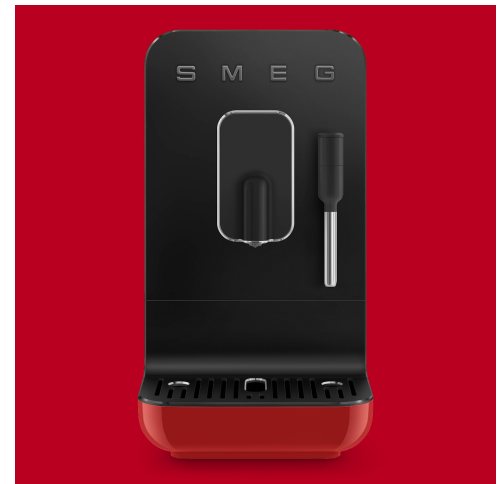

BCC12917UK

Category	Coffee
Product Family	Espresso Coffee Machine
Type	Automatic Coffee Machine
Country version	UK
EAN Code	8017709355722

Aesthetics

Aesthetics	Collezione	Coffee bean container material	SAN
Colour	Decorated / Special	Burr material	Stainless steel
Decoration / Special colour	Red Salzburg	Cup Tray Material	Aluminium
Finishing	Gloss	Cup tray colour	Black
Body Material	Plastic	Cup Tray Finishing	Anodised with black matt edge
Front panel material	Aluminium	Tank colour	Smoky grey
Front panel colour	Black	Handle tank material	Plastic
Collaborations	Porsche x SMEG	Handle tank colour	Grey
Front panel finishing	Anodised with black matt edge	Coffee dispenser material	Plastic
Dispenser colour	Black	Steam nozzle material	Stainless steel
Button Material	Plastic	Logo Type	Applied
Button Colour	Red	Power Cable Colour	Black

Built-in grinder	Yes	Water Container Capacity	1,4 l
Coffee grain container capacity	150 g	Removable water tank	Yes
Coffee grounds container capacity	7	Hot Water/Steam Dispenser	Yes

Program / Functions

Orange Menu	Ristretto Light, Espresso Light, Long Coffee, Steam Function
White Menu	Ristretto, Espresso, Coffee, Hot Water
Primary Menu function	White LED
Secondary Menu Function	Orange LED
Adjustable coffee length	Yes
Adjustable grinding level	Yes
Customisable grinding quantity	Yes
Adjustable height dispenser	Yes
Coffee dispenser manual cleaning	Yes
Min/Max coffee dispenser level	90/135 mm (185 mm without drip tray)
Automatic Rinse	Yes
Steam nozzle manual cleaning	Yes
Empty water tank alarm	Yes
Decalcification alarm	Yes
Coffee grounds container full alarm	Yes
No coffee alarm	Yes
Brewing group missing or not correctly inserted alarm	Yes
Sound alarm after brewing	Optional
Illuminated coffee dispenser	Yes
Automatic switch off	Yes (after 30 minutes of inactivity)
Adjustable water hardness	light/medium/hard
Grinding level settings	