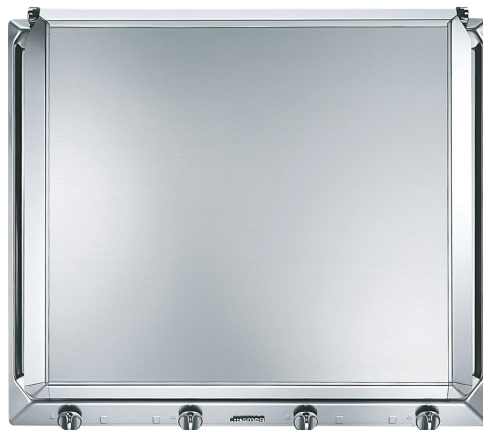

C60CX/1

Suitable for
Type

Hobs
Cover

Glass cover suitable for 60 cm hobs with frontal controls.

□