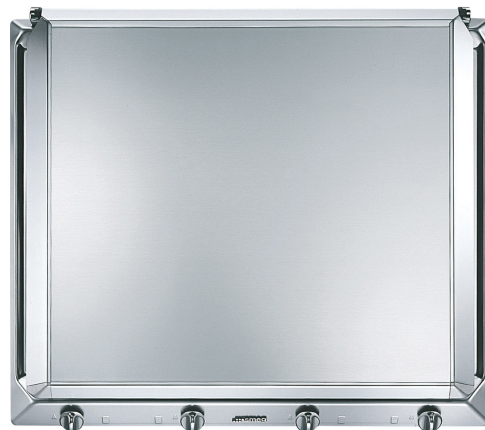

C60CX/1

Type

Cover

Glass cover suitable for 60 cm hobs with frontal controls.

□