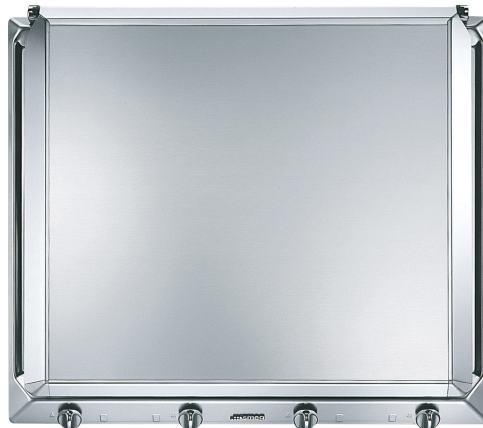

## C60CX/1

Type

Cover

Glass cover suitable for 60 cm hobs with frontal controls.

□