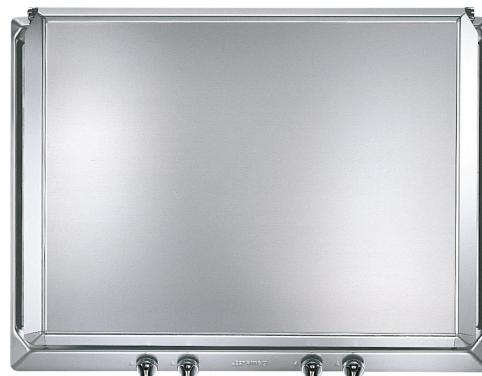

C70CX/1

Type

TXT

Cover

Glass cover with stainless steel frame suitable for 70 cm hobs with frontal controls.

Glass cover with stainless steel frame suitable for 70 cm hobs with frontal controls.

□