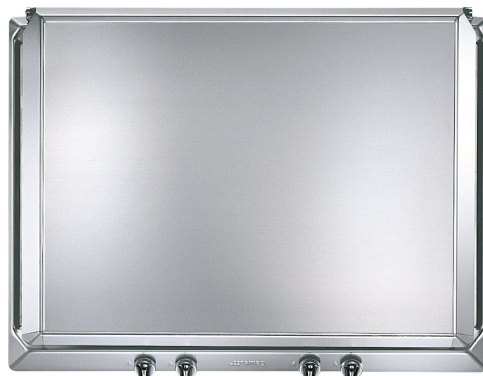

C70CX/1

Type

TXT

Cover

Glass cover with stainless steel frame suitable for 70 cm hobs with frontal controls.

Glass cover with stainless steel frame suitable for 70 cm hobs with frontal controls.

□