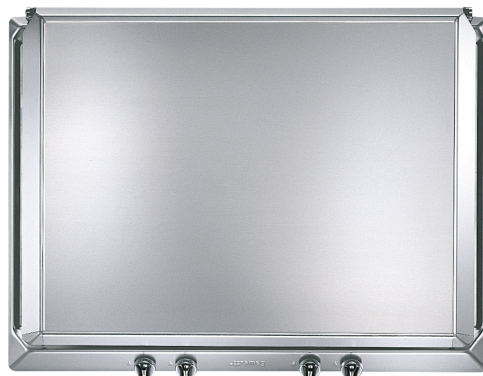

## C70CX/1

Suitable for  
Type

Hobs  
Cover

Glass cover with stainless steel frame suitable for 70 cm hobs with frontal controls.

□