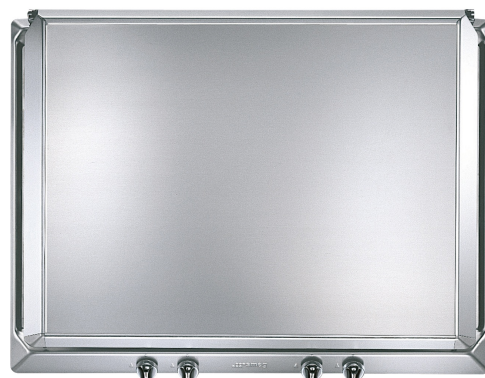

C70CX/1

Type

Cover

Glass cover with stainless steel frame suitable for 70 cm hobs with frontal controls.

□