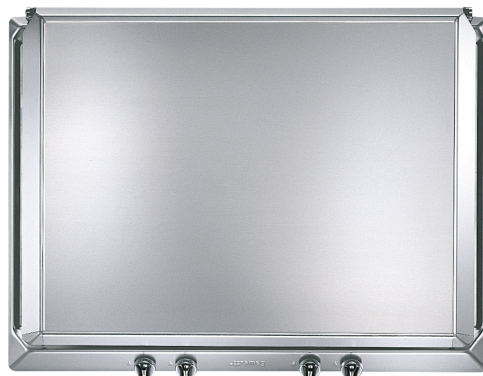

C70CX/1

Suitable for
Type

Hobs
Cover

Glass cover with stainless steel frame suitable for 70 cm hobs with frontal controls.

□