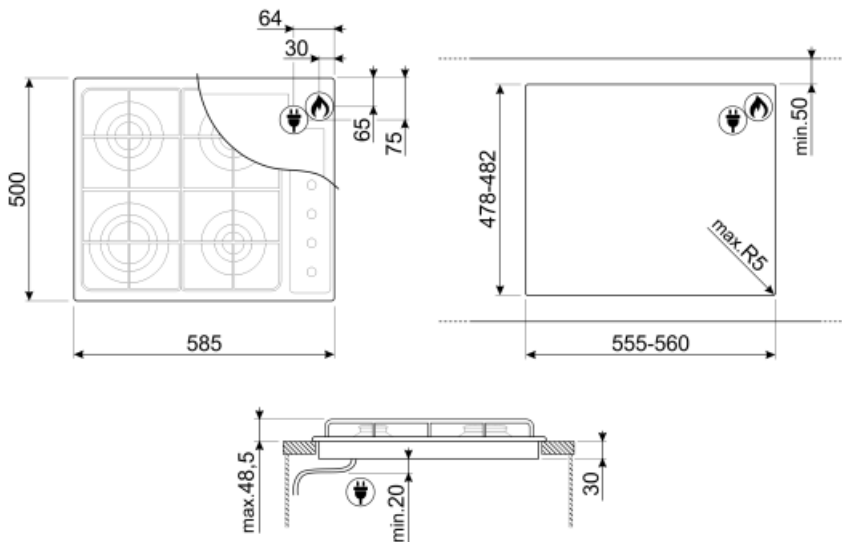

UR

Front-left - Gas - UR - 4.10 kW

Rear-left - Gas - Semi Rapid - 1.80 kW

Rear-right - Gas - Semi Rapid - 1.80 kW

Front-right - Gas - AUX - 1.10 kW

Gas safety valves   Yes   Automatic Ignition   Yes

Accessories Included

Pan reducer/Moka stand 1   Wok stand   1

Electrical Connection

Power supply cable length   120 cm

Gas Connection

Gas Type	G20 Natural gas	Other gas nozzles included	G30 GPL Liquid gas
Gas connection	Cilindrical	Other gas connections provided	Conical