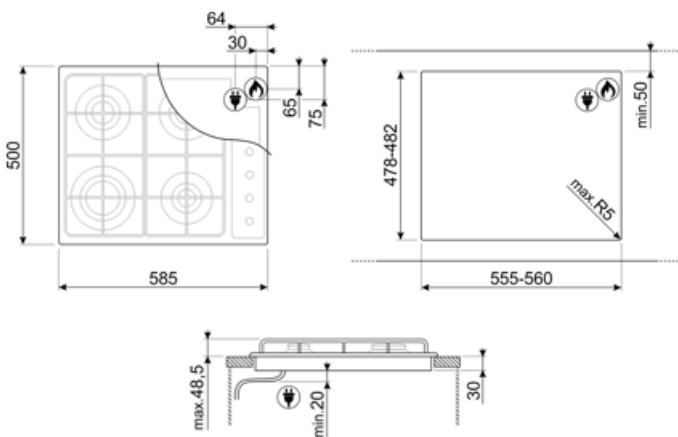

Program / Functions

No. of gas cook zones	4
Total no. of cook zones	4

Options

Standard cut out 478-482x555-560 mm

Technical Features

UR

Front-left - Gas - UR - 4.10 kW

Rear-left - Gas - Semi Rapid - 1.80 kW

Rear-right - Gas - Semi Rapid - 1.80 kW

Front-right - Gas - AUX - 1.10 kW

Gas safety valves Yes Automatic Ignition Yes

Accessories Included

Pan reducer/Moka stand 1 Wok stand 1

Electrical Connection

Power supply cable length 120 cm Plug No

Gas Connection

Gas Type	G20 Natural gas	Other gas nozzles included	G30 GPL Liquid gas
Gas connection	Cilindrical	Other gas connections provided	Conical

Compatible Accessories

GRC60

Cast Iron pan stands suitable for 60 cm hobs.