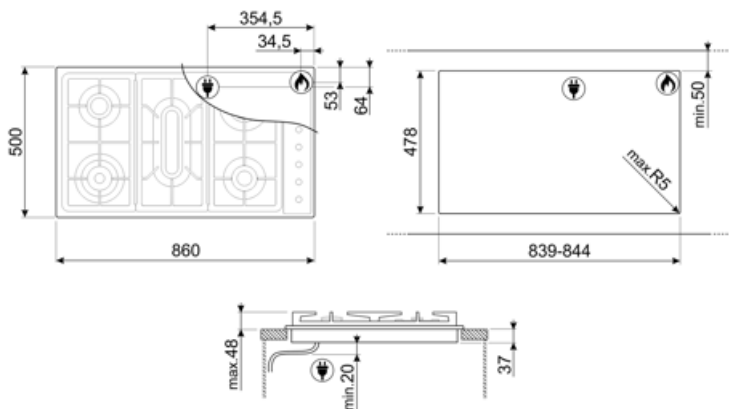

Technical Features

UR

Front-right - Gas - AUX - 1.35 kW

Rear-right - Gas - Rapid - 2.40 kW

Rear-left - Gas - Semi Rapid - 1.65 kW

Front-left - Gas - UR - 4.15 kW

8th zone position Central
8th zone power 3,20 kW

Gas safety valves Yes
Automatic Ignition Yes

Accessories Included

Pan reducer/Moka stand 1

Wok stand

1

Electrical Connection

Electrical connection rating (W) 1 W

Power supply cable length

120 cm

Voltage (V) 230-240 V

Plug

(I) Australia

Frequency (Hz) 50/60 Hz

Gas Connection

Gas Type G20 Natural gas

Other gas nozzles included

G30 GPL Liquid gas

Gas connection Conical

Gas connection rating (W)

12694,4 W