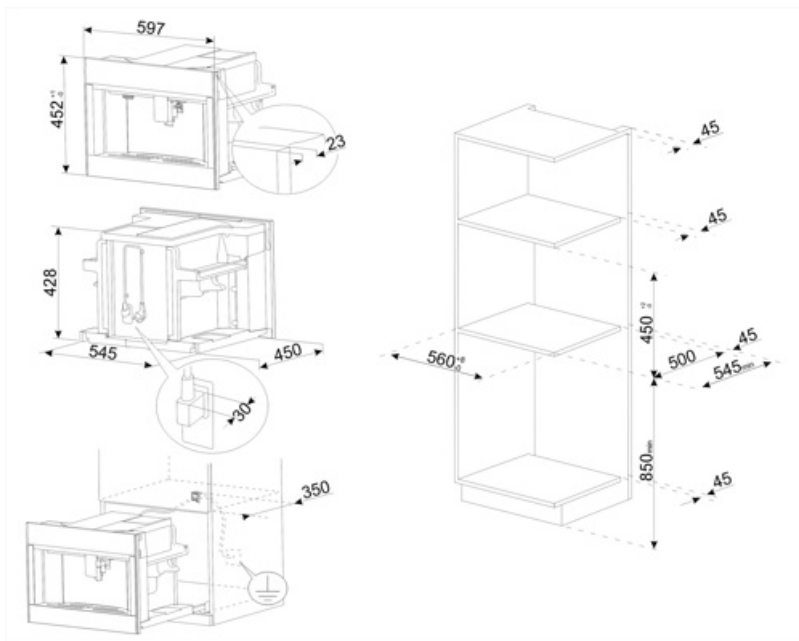

Technical Features

| | | | |
|---------------------------------------|--|--|--|
| Coffee granules compartment | Yes | Heating system | Thermoblock + Steamer |
| Ground coffee compartment | Yes | Grinder | Semiprofessional stainless steel conical grinder |
| Removable water container | Yes | Pump pressure | 15 bar |
| Used coffee waste container | Yes (14 single, 7 double) | Water container capacity | 2.50 l |
| Height-adjustable coffee spout | Yes, 85-142 mm | Coffee granule container capacity | 350 g |
| Steam dispenser | Yes | Light Type | LED |
| Drip tray | Yes | Lights | 4 |
| Removable milk jug | Yes | Installation | On telescopic guides |
| Thermal carafe | Yes, stainless steel 0,5 L with autoclean system | Frontal approach | Yes |
| Cup holder | Yes, warmed | | |

Logistic Information

| | | | |
|-------------------|--------|--------------------|--------|
| Width (mm) | 595 mm | Height (mm) | 455 mm |
|-------------------|--------|--------------------|--------|

Depth (mm)