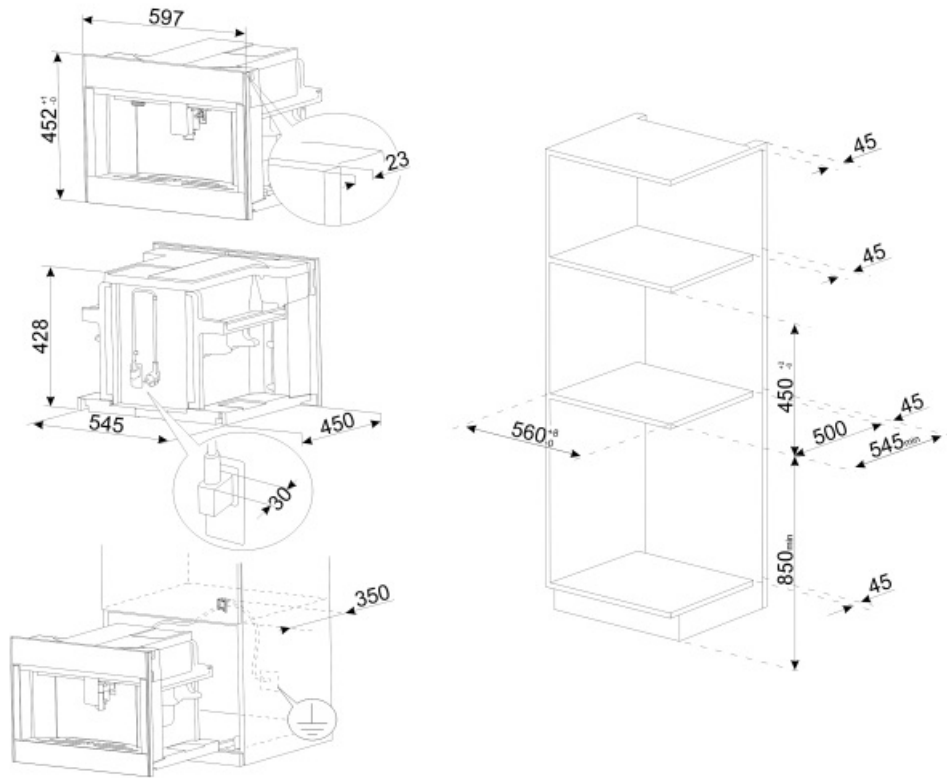

Depth (mm) 470 mm