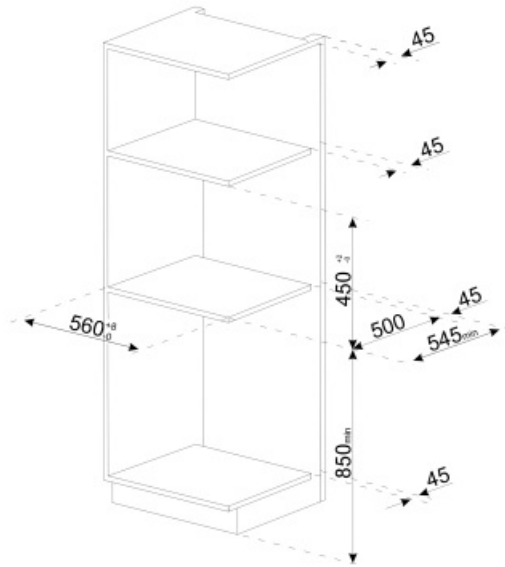

## Technical Features

Coffee granules compartment	Yes	Cup holder	Yes, warmed
Ground coffee compartment	Yes	Heating system	Thermoblock + Steamer
Removable water container	Yes	Grinder	Semiprofessional stainless steel conical grinder
Used coffee waste container	Yes (14 single, 7 double)	Pump pressure	15 bar
Height-adjustable coffee spout	Yes, 85-142 mm	Water container capacity	2.50 l
Steam dispenser	Yes	Coffee granule container capacity	350 g
Drip tray	Yes	Light Type	LED
Removable milk jug	Yes	Lights	4
Thermal carafe	Yes, stainless steel 0,5 L with autoclean system	Installation	On telescopic guides

## Logistic Information

Width (mm)	595 mm	Height (mm)	455 mm
Depth (mm)	470 mm		

---