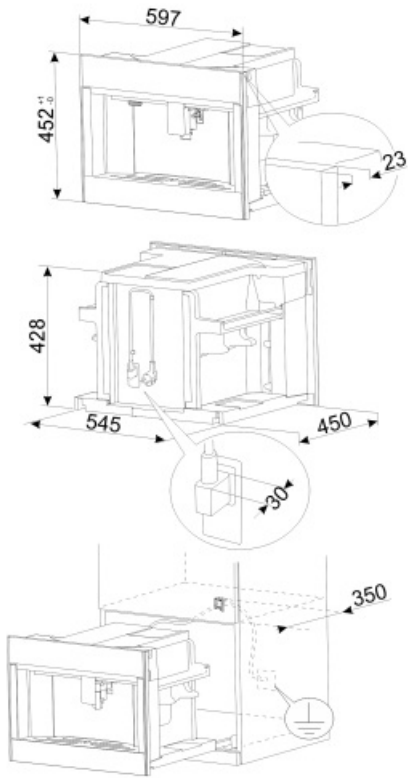

## Technical Features

Coffee granules compartment	Yes	Cup holder	Yes, warmed
Ground coffee compartment	Yes	Heating system	Thermoblock + Steamer
Removable water container	Yes	Grinder	Semiprofessional stainless steel conical grinder
Used coffee waste container	Yes (14 single, 7 double)	Pump pressure	15 bar
Height-adjustable coffee spout	Yes, 85-142 mm	Water container capacity	2.50 l
Steam dispenser	Yes	Coffee granule container capacity	350 g
Drip tray	Yes	Light Type	LED
Removable milk jug	Yes	Lights	4
Thermal carafe	Yes, stainless steel 0,5 L with autoclean system	Installation	On telescopic guides

## Logistic Information

Width (mm)	595 mm	Height (mm)	455 mm
Depth (mm)	470 mm		

---