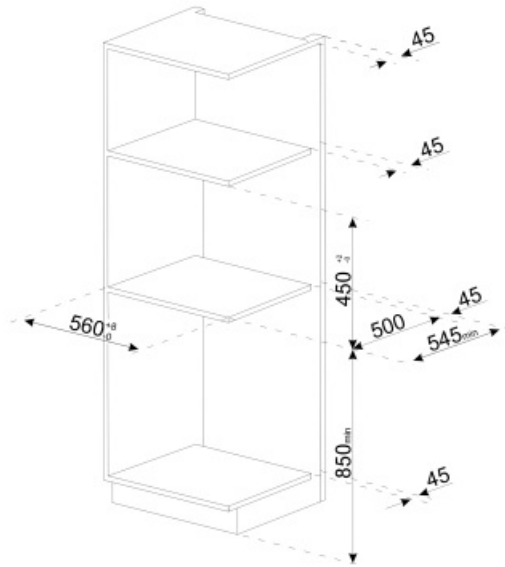

## Technical Features

Coffee granules compartment	Yes	Cup holder	Yes, warmed
Ground coffee compartment	Yes	Heating system	Thermoblock + Steamer
Removable water container	Yes	Grinder	Semiprofessional stainless steel conical grinder
Used coffee waste container	Yes (14 single, 7 double)	Pump pressure	15 bar
Height-adjustable coffee spout	Yes, 85-142 mm	Water container capacity	2.40 l
Steam dispenser	Yes	Coffee granule container capacity	350 g
Drip tray	Yes	Light Type	LED
Removable milk jug	Yes	Lights	4
Thermal carafe	Yes, stainless steel 0,5 L with autoclean system	Installation	On telescopic guides with soft closing

## Logistic Information

Width (mm)	595 mm	Height (mm)	455 mm
Depth (mm)	470 mm		

---