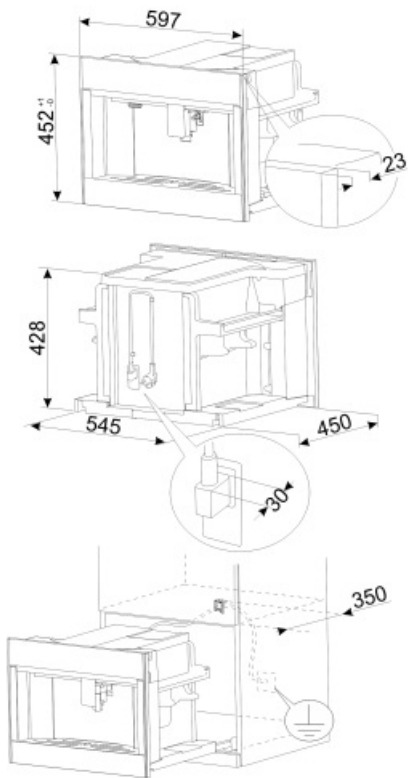

## Technical Features

Coffee granules compartment	Yes	Cup holder	Yes, warmed
Ground coffee compartment	Yes	Heating system	Thermoblock + Steamer
Removable water container	Yes	Grinder	Semiprofessional stainless steel conical grinder
Used coffee waste container	Yes (14 single, 7 double)	Pump pressure	15 bar
Height-adjustable coffee spout	Yes, 85-142 mm	Water container capacity	2.40 l
Steam dispenser	Yes	Coffee granule container capacity	350 g
Drip tray	Yes	Light Type	LED
Removable milk jug	Yes	Lights	4
Thermal carafe	Yes, stainless steel 0,5 L with autoclean system	Installation	On telescopic guides with soft closing

## Logistic Information

Width (mm)	595 mm	Height (mm)	455 mm
Depth (mm)	470 mm		

---