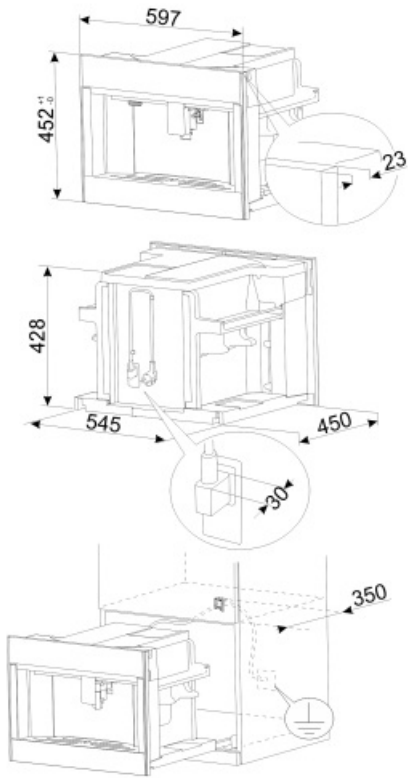

Technical Features

| | | | |
|--------------------------------|--|-----------------------------------|--|
| Coffee granules compartment | Yes | Cup holder | Yes, warmed |
| Ground coffee compartment | Yes | Heating system | Thermoblock + Steamer |
| Removable water container | Yes | Grinder | Semiprofessional stainless steel conical grinder |
| Used coffee waste container | Yes (14 single, 7 double) | Pump pressure | 15 bar |
| Height-adjustable coffee spout | Yes, 85-142 mm | Water container capacity | 2.50 l |
| Steam dispenser | Yes | Coffee granule container capacity | 350 g |
| Drip tray | Yes | Light Type | LED |
| Removable milk jug | Yes | Lights | 4 |
| Thermal carafe | Yes, stainless steel 0,5 L with autoclean system | Installation | On telescopic guides with soft closing |

Logistic Information

| | | | |
|------------|--------|-------------|--------|
| Width (mm) | 595 mm | Height (mm) | 455 mm |
| Depth (mm) | 470 mm | | |

Not included accessories

KITCABLE90UK

Cable with IEC connector and UK plug