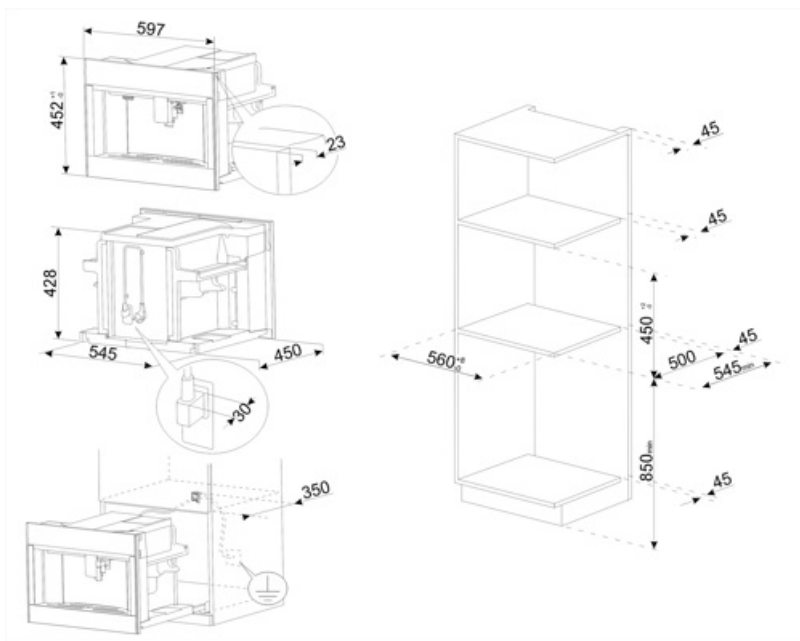

Technical Features

Coffee granules compartment	Yes	Cup holder	Yes, warmed
Ground coffee compartment	Yes	Heating system	Thermoblock + Steamer
Removable water container	Yes	Grinder	Semiprofessional stainless steel conical grinder
Used coffee waste container	Yes (14 single, 7 double)	Pump pressure	15 bar
Height-adjustable coffee spout	Yes, 85-142 mm	Water container capacity	2.50 l
Steam dispenser	Yes	Coffee granule container capacity	350 g
Drip tray	Yes	Light Type	LED
Removable milk jug	Yes	Lights	4
Thermal carafe	Yes, stainless steel 0,5 L with autoclean system	Installation	On telescopic guides with soft closing

Electrical Connection

Plug	Not present	Voltage (V)	220-240 V
Nominal power	1350 W	Frequency (Hz)	50-60 Hz
Current	5.6 A	Power supply cable length	180 cm

Logistic Information

Width (mm)	595 mm	Height (mm)	455 mm
Depth (mm)	470 mm		