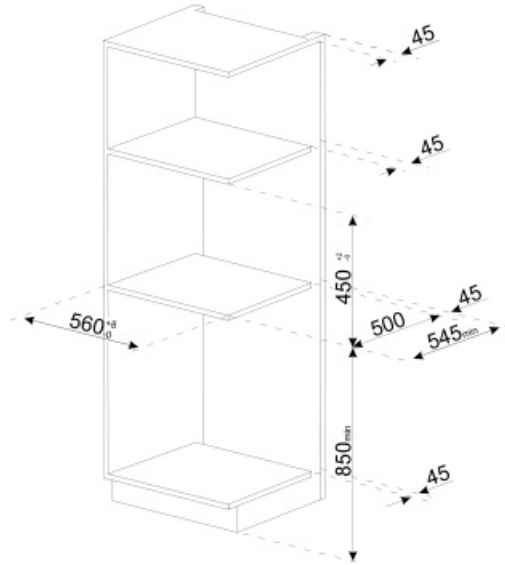

Technical Features

| | | | |
|--------------------------------|--|-----------------------------------|--|
| Coffee granules compartment | Yes | Cup holder | Yes, warmed |
| Ground coffee compartment | Yes | Heating system | Thermoblock + Steamer |
| Removable water container | Yes | Grinder | Semiprofessional stainless steel conical grinder |
| Used coffee waste container | Yes (14 single, 7 double) | Pump pressure | 15 bar |
| Height-adjustable coffee spout | Yes, 85-142 mm | Water container capacity | 2.50 l |
| Steam dispenser | Yes | Coffee granule container capacity | 350 g |
| Drip tray | Yes | Light Type | LED |
| Removable milk jug | Yes | Lights | 4 |
| Thermal carafe | Yes, stainless steel 0,5 L with autoclean system | Installation | On telescopic guides with soft closing |

Logistic Information

| | | | |
|------------|--------|-------------|--------|
| Width (mm) | 595 mm | Height (mm) | 455 mm |
| Depth (mm) | 470 mm | | |

Not included accessories

KITCABLE90UK

Cable with IEC connector and UK plug