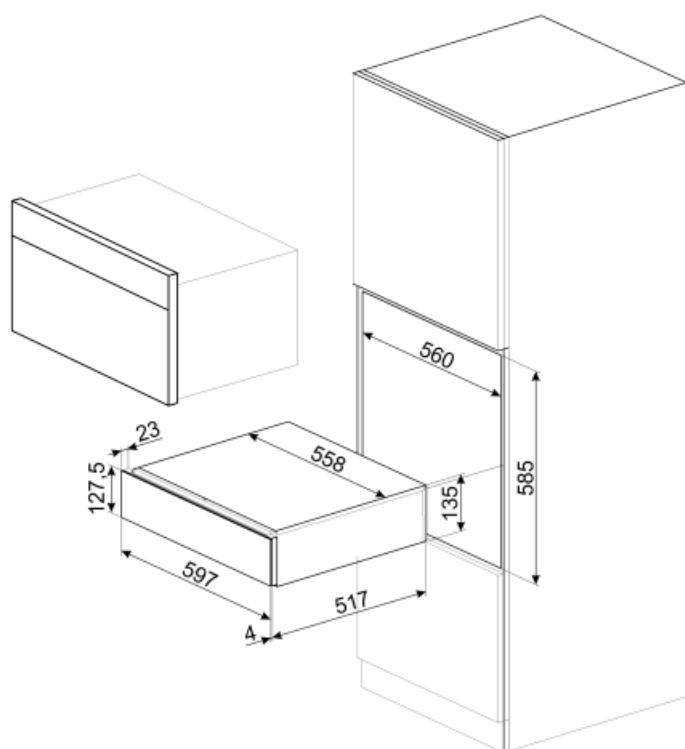

CP315X

Product family	Drawer
Commercial height	15 cm
Type	Storage drawer

Aesthetic

Aesthetics	Classic	Stainless steel type	Brushed
Color	Stainless steel	Logo	Embossed
Finishing	Fingerprint-proof	Logo position	External
Material	Stainless steel		

Technical Features

Opening mechanism	Push-pull	Maximum drawer loading weight	85 kg
Base material	Stainless steel	Capacity	22 l
Max weight allowance	15 kg	Included accessories	Silicone antislip mat

Logistic Information

Width	23 1/2 "	Height	5 5/16 "
Depth	21 3/16 "		

Benefit (TT)

Steel base

Presence of non-slip silicone mat; removable and useful for placing dishes without them slipping, to avoid soiling the base of the drawer and to prevent scratches.