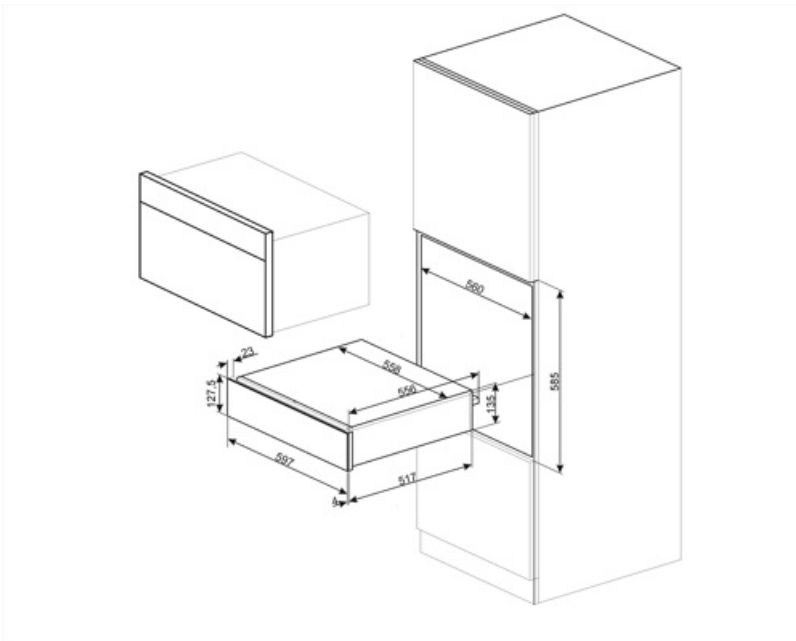

Maximum drawer loading weight 85 kg

Electrical Connection

Plug	(F;E) Schuko	Voltage (V)	220-240 V
Nominal power	400 W	Frequency (Hz)	50-60 Hz
Current	2 A		

Logistic Information

Width (mm)	597 mm	Product Height (mm)	135 mm
Depth (mm)	538 mm