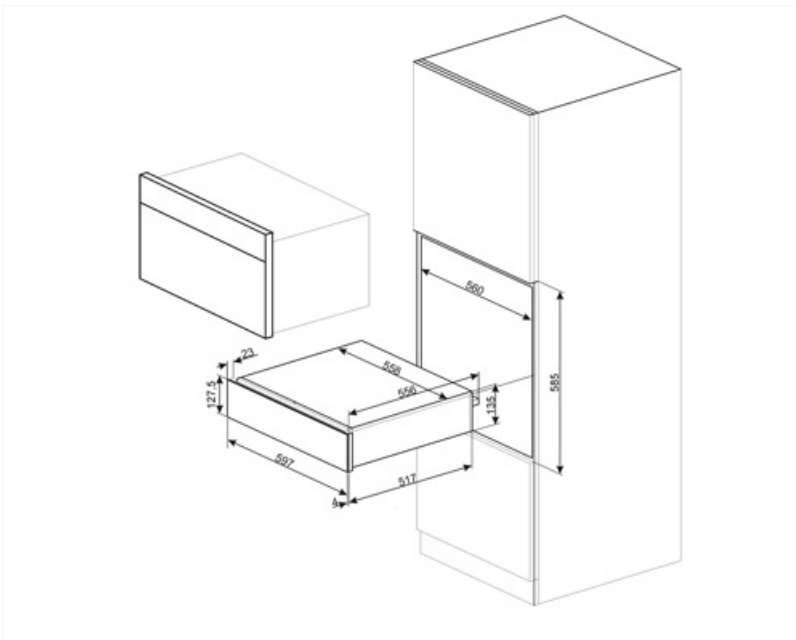

CPR215B

Product Family	Drawer
Commercial height	14 cm
Type	Reheat

Aesthetics

Aesthetic	Musa	Front panel	Full glass
Colour	Black	Logo	Silk screen
Material	Glass	Logo position	Inside

Controls

Type of control setting	Control knobs	Control knobs	Standard
Type of temperature control	Electro-mechanic	Controls colour	Steel effect
No. of controls	1		

Program / Functions

Defrost	Yes
Proofing	Yes
Mug warmer	Yes
Keep warm	Yes
Dish warmer	Yes
Reheating	Yes

Technical Features

Opening mechanism	Push-pull	Type of heating	Fan assisted
Base material	Stainless steel	Minimum temperature	30 °C
Max weight allowance	15 kg	Maximum temperature	80 °C

Maximum drawer loading weight	85 kg	Accessories included	Silicone antislip mat
Capacity	21 l		

Electrical Connection

Plug	(F;E) Schuko	Voltage (V)	220-240 V
Nominal power	400 W	Frequency (Hz)	50-60 Hz
Current	2 A		

Logistic Information

Width (mm)	597 mm	Product Height (mm)	135 mm
Depth (mm)	538 mm		

Compatible Accessories

KITCABLE90UK

Cable with IEC connector and UK plug

Alternative products

CPR215S

Colour: Silver