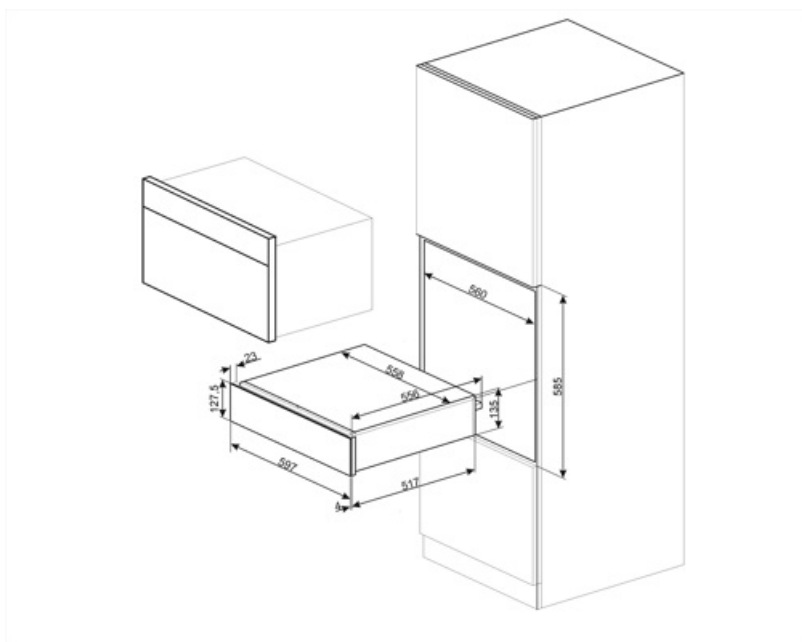

CPR215S

Product Family	Drawer
Commercial height	14 cm
Type	Reheat

Aesthetics

Aesthetic	Musa	Front panel	Full glass
Colour	Silver	Logo	Embossed
Finishing	Glass	Logo position	Inside
Material	Glass		

Controls

Technical Features

Opening mechanism	Push-pull	Type of heating	Fan assisted
Base material	Stainless steel	Minimum temperature	30 °C
Max weight allowance	15 kg	Maximum temperature	80 °C

Maximum drawer loading weight	85 kg	Accessories included	Silicone antislip mat
Capacity	21 l		

Electrical Connection

Plug	(F;E) Schuko	Voltage (V)	220-240 V
Nominal power	400 W	Frequency (Hz)	50-60 Hz
Current	2 A		

Logistic Information

Width (mm)	597 mm	Product Height (mm)	135 mm
Depth (mm)	538 mm		