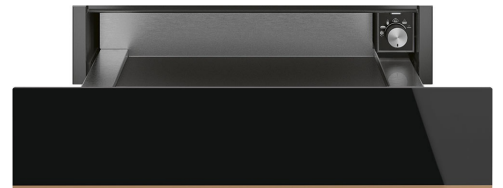

CPR615NR

Product Family	Drawer
Commercial height	15 cm
Type	Reheat

Aesthetics

Aesthetic	Dolce Stil Novo	Glass type	Eclipse
Colour	Black	Front panel	With horizontal strip
Finishing	Glossy black	Logo	Silk screen
Component finishing	Copper	Logo position	Inside
Material	Glass		

Controls

Type of control setting	Control knobs	Control knobs	Standard
No. of controls	1	Controls colour	Steel effect

Programs / Functions

Defrost	Yes
Proofing	Yes
Mug warmer	Yes
Keep warm	Yes
Dish warmer	Yes
Reheating	Yes

Technical Features

Opening mechanism	Push-pull	Capacity	21 l
Base material	Stainless steel	Type of heating	Fan assisted
Max weight allowance	15 kg	Accessories included	Silicone antislip mat

Maximum drawer loading weight 85 kg

Not included accessories

KITCABLE90UK

Cable with IEC connector and UK plug

Benefit (TT)

Steel base

Presence of non-slip silicone mat; removable and useful for placing dishes without them slipping, to avoid soiling the base of the drawer and to prevent scratches.