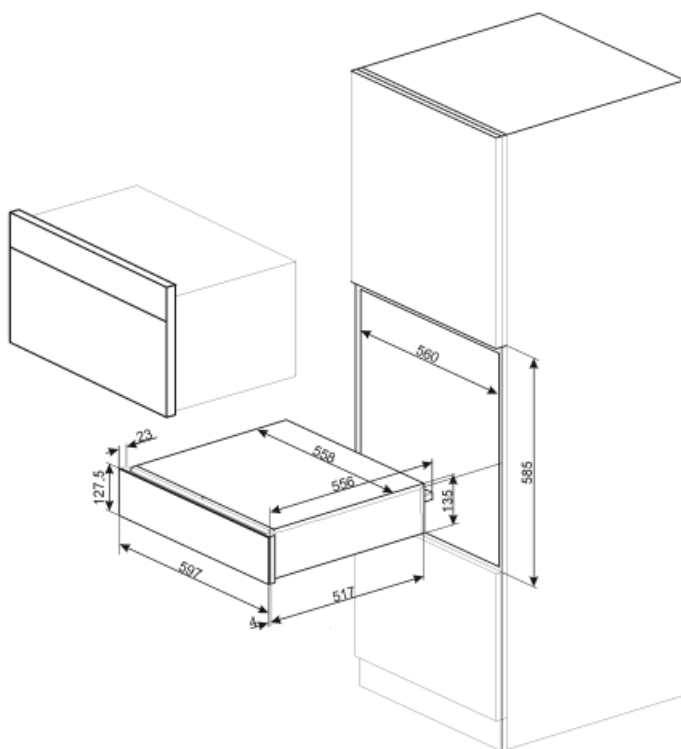

CPR615NR

Product Family	Drawer
Commercial height	15 cm
Type	Reheat

Aesthetics

Aesthetic	Dolce Stil Novo	Glass type	Eclipse
Colour	Black	Front panel	With horizontal strip
Finishing	Glossy black	Logo	Silk screen
Component finishing	Copper	Logo position	Inside
Material	Glass		

Technical Features

Opening mechanism	Push-pull	Capacity	21 l
Base material	Stainless steel	Type of heating	Fan assisted
Max weight allowance	15 kg	Accessories included	Silicone antislip mat

Maximum drawer loading weight 85 kg

Electrical Connection

Plug	(F;E) Schuko	Voltage (V)	220-240 V
Nominal power	400 W	Frequency (Hz)	50-60 Hz
Current	2 A		

Logistic Information

Width (mm)	597 mm	Product Height (mm)	135 mm
Depth (mm)	538 mm		

Not included accessories

KITCABLE90UK

Cable with IEC connector and UK plug

Benefit (TT)

Steel base

Presence of non-slip silicone mat; removable and useful for placing dishes without them slipping, to avoid soiling the base of the drawer and to prevent scratches.