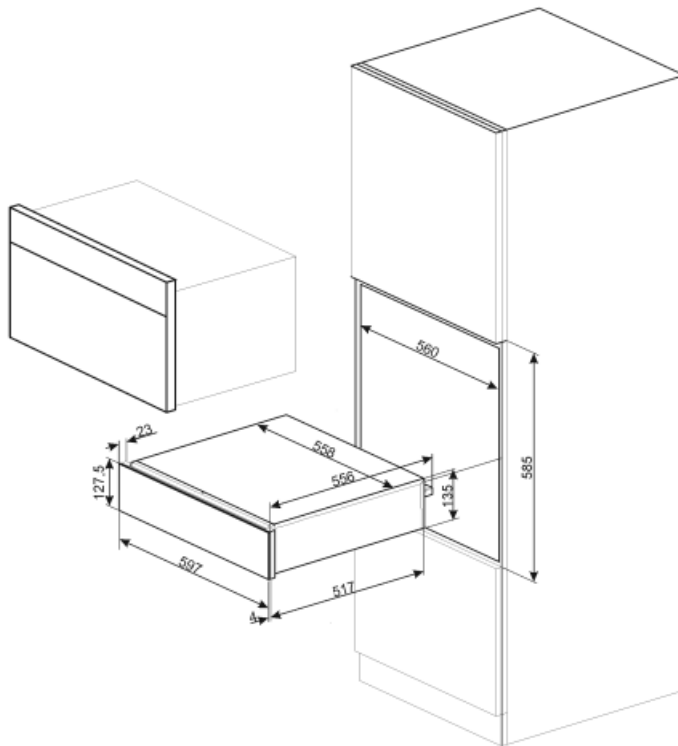

Technical Features

Opening mechanism	Push-pull	Capacity	21 l
Base material	Stainless steel	Type of heating	Fan assisted
Max weight allowance	15 kg	Accessories included	Silicone antislip mat

Maximum drawer loading weight 85 kg

Electrical Connection

Plug	(F;E) Schuko	Voltage (V)	220-240 V
Nominal power	400 W	Frequency (Hz)	50-60 Hz
Current	2 A		

Logistic Information

Width (mm)	597 mm	Product Height (mm)	135 mm
Depth (mm)	538 mm		

Not included accessories

KITCABLE90UK

Cable with IEC connector and UK plug

Benefit (TT)

Steel base

Presence of non-slip silicone mat; removable and useful for placing dishes without them slipping, to avoid soiling the base of the drawer and to prevent scratches.