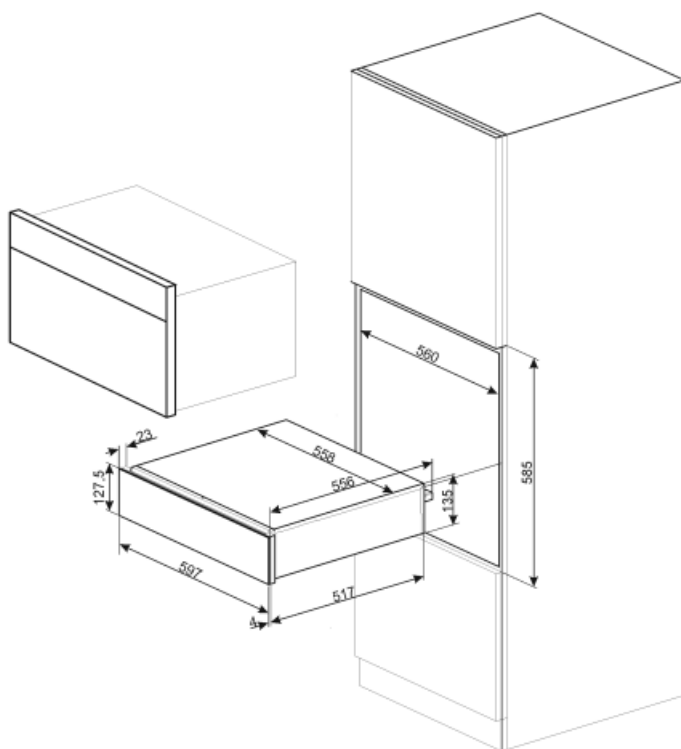

## Technical Features

Opening mechanism	Push-pull	Capacity	21 l
Base material	Stainless steel	Type of heating	Fan assisted
Max weight allowance	15 kg	Accessories included	Silicone antislip mat

---

Maximum drawer loading weight 85 kg

## Logistic Information

---

Width (mm)	597 mm	Product Height (mm)	135 mm
Depth (mm)	538 mm		

---