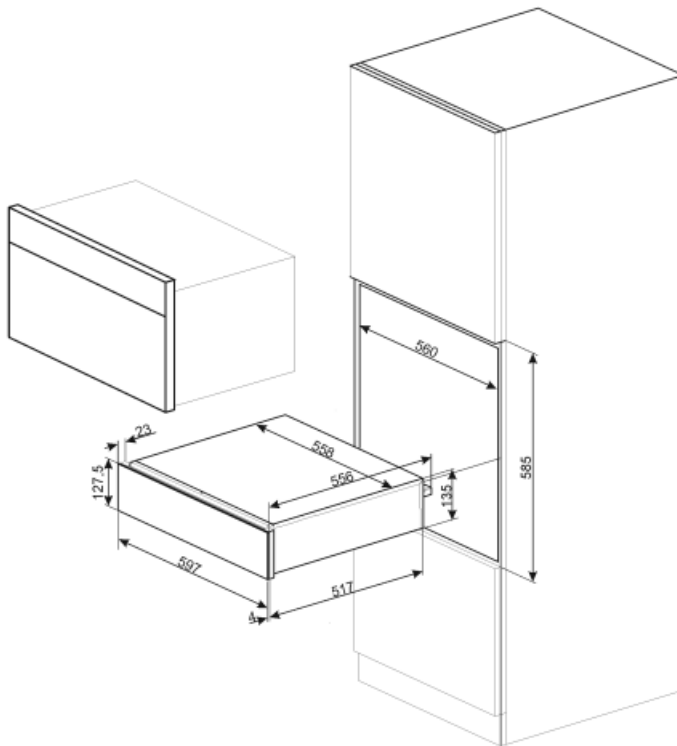

Technical Features

Opening mechanism	Push-pull	Capacity	21 l
Base material	Stainless steel	Type of heating	Fan assisted
Max weight allowance	15 kg	Accessories included	Silicone antislip mat

Maximum drawer loading weight 85 kg

Electrical Connection

Plug	(F;E) Schuko	Voltage (V)	220-240 V
Nominal power	400 W	Frequency (Hz)	50-60 Hz
Current	2 A		

Logistic Information

Width (mm)	597 mm	Product Height (mm)	135 mm
Depth (mm)	538 mm		