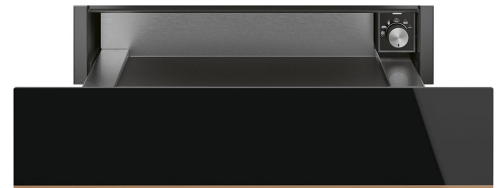

CPR615NR

Product Family	Drawer
Commercial height	15 cm
Type	Reheat

Aesthetics

Aesthetic	Dolce Stil Novo	Glass type	Eclipse
Colour	Black	Front panel	With horizontal strip
Finishing	Glossy black	Logo	Silk screen
Component finishing	Copper	Logo position	Inside
Material	Glass		

Controls

Type of control setting	Control knobs	Control knobs	Standard
No. of controls	1	Controls colour	Steel effect

Program / Functions

Defrost	Yes
Proofing	Yes
Mug warmer	Yes
Keep warm	Yes
Dish warmer	Yes
Reheating	Yes

Technical Features

Opening mechanism	Push-pull	Capacity	21 l
Base material	Stainless steel	Type of heating	Fan assisted
Max weight allowance	15 kg	Accessories included	Silicone antislip mat

Maximum drawer loading weight 85 kg