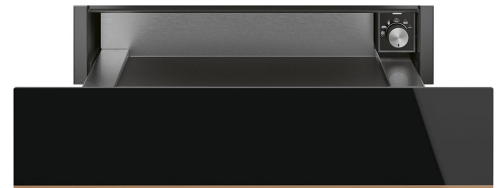

# CPR615NR

Product Family	Drawer
Commercial height	15 cm
Type	Reheat

## Aesthetics

Aesthetic	Dolce Stil Novo	Glass type	Eclipse
Colour	Black	Front panel	With horizontal strip
Finishing	Glossy black	Logo	Silk screen
Component finishing	Copper	Logo position	Inside
Material	Glass		

## Controls

Type of control setting	Control knobs	Control knobs	Standard
No. of controls	1	Controls colour	Steel effect