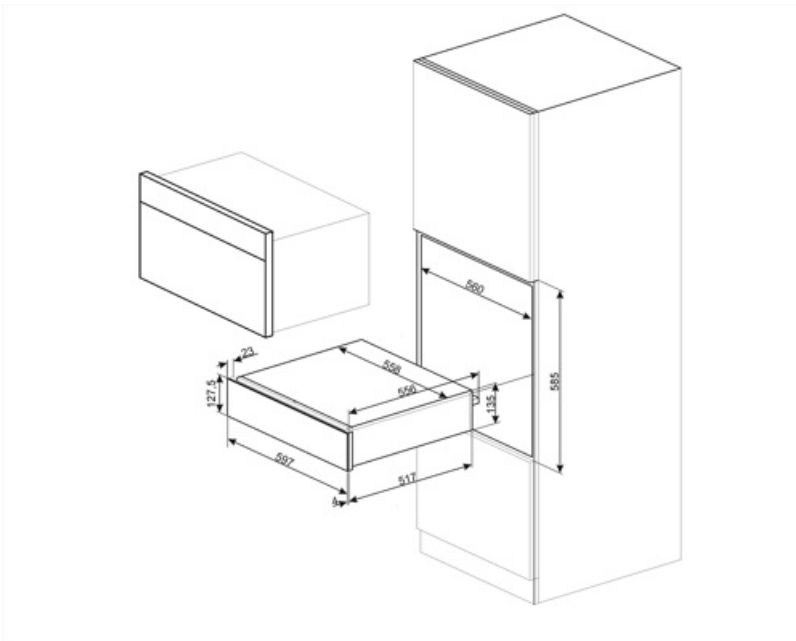

CPR615NR

Product Family	Drawer
Commercial height	15 cm
Type	Reheat

Aesthetics

Aesthetic	Dolce Stil Novo	Glass type	Eclipse
Colour	Black	Front panel	With horizontal strip
Finishing	Glossy black	Logo	Silk screen
Component finishing	Copper	Logo position	Inside
Material	Glass		

Technical Features

Opening mechanism	Push-pull	Capacity	21 l
Base material	Stainless steel	Type of heating	Fan assisted
Max weight allowance	15 kg	Accessories included	Silicone antislip mat

Maximum drawer loading weight 85 kg

Electrical Connection

Plug	(F;E) Schuko	Voltage (V)	220-240 V
Nominal power	400 W	Frequency (Hz)	50-60 Hz
Current	2 A		

Logistic Information

Width (mm)	597 mm	Product Height (mm)	135 mm
Depth (mm)	538 mm		