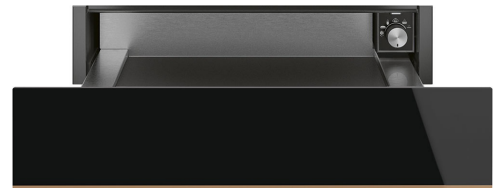

# CPR615NR

Product Family	Drawer
Commercial height	15 cm
Type	Reheat

## Aesthetics

Aesthetic	Dolce Stil Novo	Glass type	Eclipse
Colour	Black	Front panel	With horizontal strip
Finishing	Glossy black	Logo	Silk screen
Component finishing	Copper	Logo position	Inside
Material	Glass		

## Controls

Type of control setting	Control knobs	Control knobs	Standard
No. of controls	1	Controls colour	Steel effect

## Technical Features

Opening mechanism	Push-pull	Capacity	21 l
Base material	Stainless steel	Type of heating	Fan assisted
Max weight allowance	15 kg	Accessories included	Silicone antislip mat

---

Maximum drawer loading weight 85 kg