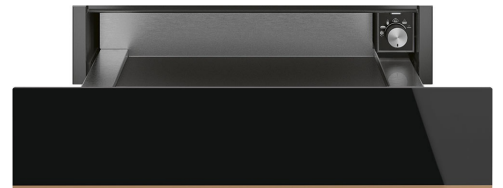

CPR615NR

Product Family	Drawer
Commercial height	15 cm
Type	Reheat

Aesthetics

Aesthetic	Dolce Stil Novo	Glass type	Eclipse
Colour	Black	Front panel	With horizontal strip
Finishing	Glossy black	Logo	Silk screen
Component finishing	Copper	Logo position	Inside
Material	Glass		

Controls

Type of control setting	Control knobs	Control knobs	Standard
No. of controls	1	Controls colour	Steel effect

Programs / Functions

Defrost	Yes
Proofing	Yes
Mug warmer	Yes
Keep warm	Yes
Dish warmer	Yes
Reheating	Yes

Technical Features

Opening mechanism	Push-pull	Capacity	21 l
Base material	Stainless steel	Type of heating	Fan assisted
Max weight allowance	15 kg	Accessories included	Silicone antislip mat

Maximum drawer loading weight 85 kg