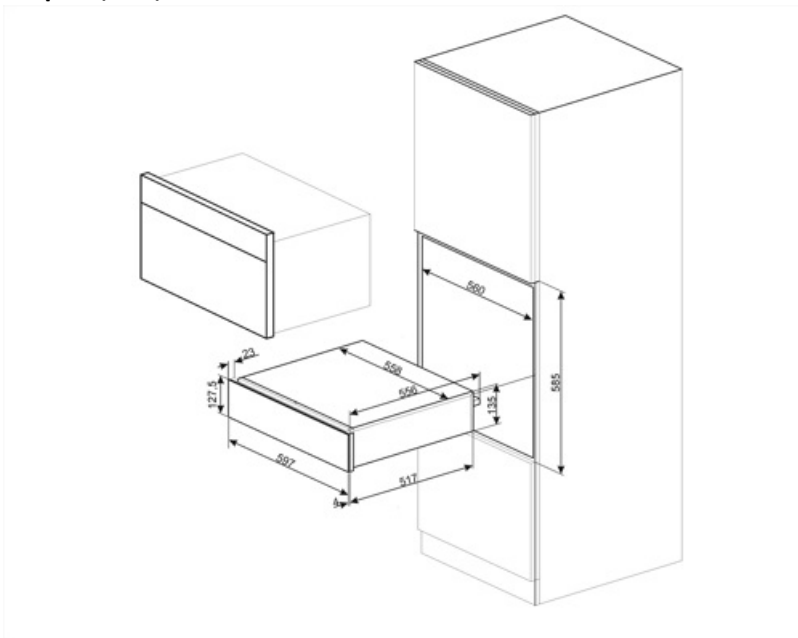

CPR615NR

Product Family	Drawer
Commercial height	15 cm
Type	Reheat

Aesthetics

Aesthetic	Dolce Stil Novo	Glass type	Eclipse
Colour	Black	Front panel	With horizontal strip
Acabamento	Glossy black	Logotipo	Logotipo serigrafado
Component finishing	Copper	Localização do logotipo	Logotipo no interior
Material	Glass		

Technical Features

Opening mechanism	Push-pull	Capacity	21 l
-------------------	-----------	----------	------

Base material	Stainless steel	Tipo de aquecimento	Ventilacao
Max weight allowance	15 kg	Accessories included	Silicone antislip mat
Maximum drawer loading weight	85 kg		

Electrical Connection

Plug	(F;E) Schuko	Voltage (V)	220-240 V
Nominal power	400 W	Frequency (Hz)	50-60 Hz
Current	2 A		

Logistic Information

Width (mm)	597 mm	Product Height (mm)	135 mm
Depth (mm)	538 mm		