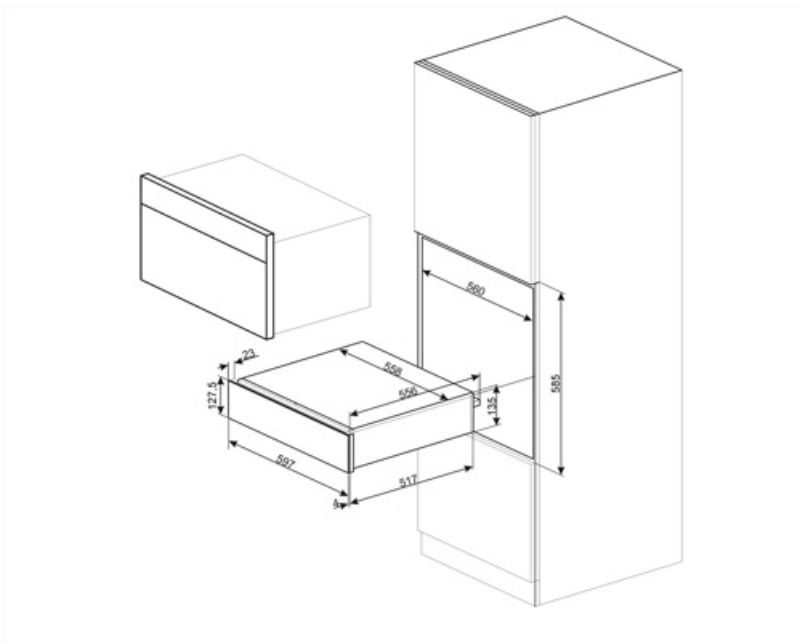

CPR615NX

Product Family	Drawer
Commercial height	15 cm
Type	Reheat

Aesthetics

Aesthetic	Dolce Stil Novo	Glass type	Eclipse
Colour	Black	Front panel	With horizontal strip
Finishing	Glossy black	Logo	Silk screen
Component finishing	Stainless steel	Logo position	Inside
Material	Glass		

Technical Features

Opening mechanism	Push-pull	Capacity	21 l
Base material	Stainless steel	Type of heating	Fan assisted
Max weight allowance	15 kg	Accessories included	Silicone antislip mat

Maximum drawer loading weight 85 kg

Electrical Connection

Plug	(F;E) Schuko	Voltage (V)	220-240 V
Nominal power	400 W	Frequency (Hz)	50-60 Hz
Current	2 A		

Logistic Information

Width (mm)	597 mm	Product Height (mm)	135 mm
Depth (mm)	538 mm		