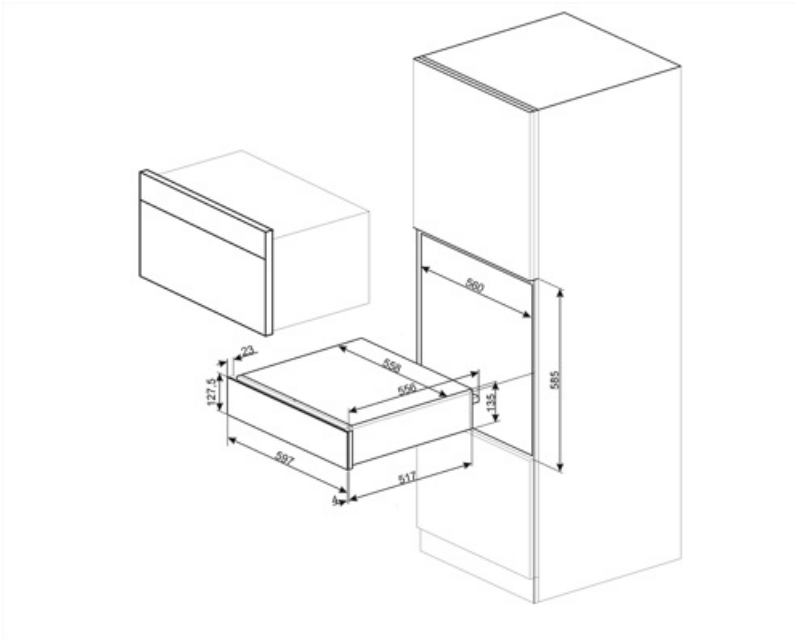

CPR615NX

Product Family	Drawer
Commercial height	15 cm
Type	Warming/reheat

Aesthetics

Aesthetics	Dolce Stil Novo	Glass type	Eclipse
Colour	Black	Front panel	With horizontal strip
Finishing	Gloss Black	Logo	Silk screen
Component finishing	Stainless steel	Logo position	Inside
Material	Glass		

Technical Features

Opening mechanism	Push-pull	Capacity	21 l
Base material	Stainless steel	Type of heating	Fan assisted
Max weight allowance	15 kg	Accessories included	Silicon antislip mat

Maximum drawer loading weight 85 kg

Electrical Connection

Plug	(F;E) Schuko	Voltage (V)	220-240 V
Nominal power	400 W	Frequency (Hz)	50-60 Hz
Current	2 A		

Logistic Information

Width (mm)	597 mm	Product Height (mm)	135 mm
Depth (mm)	538 mm		

Compatible Accessories

KITCABLE90UK

Cable with IEC connector and UK plug

Benefit

Steel base

Presence of non-slip silicone mat; removable and useful for placing dishes without them slipping, to avoid soiling the base of the drawer and to prevent scratches.