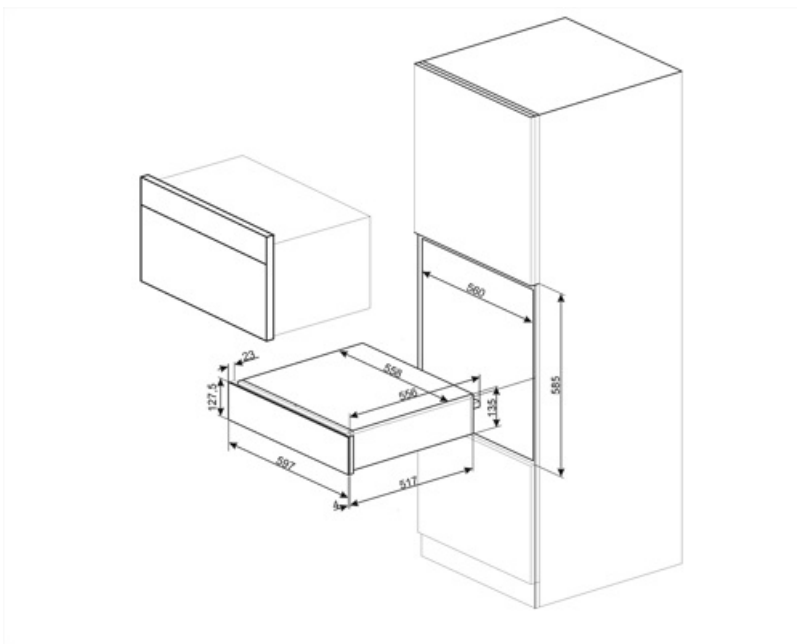

## Technical Features

Opening mechanism	Push-pull	Type of heating	Fan assisted
-------------------	-----------	-----------------	--------------

<b>Base material</b>	Stainless steel	<b>Minimum temperature</b>	30 °C
<b>Max weight allowance</b>	15 kg	<b>Maximum temperature</b>	85 °C
<b>Maximum drawer loading weight</b>	85 kg	<b>Accessories included</b>	Silicone antislip mat
<b>Capacity</b>	21 l		

## Logistic Information

<b>Width (mm)</b>	597 mm	<b>Product Height (mm)</b>	135 mm
<b>Depth (mm)</b>	538 mm		

---