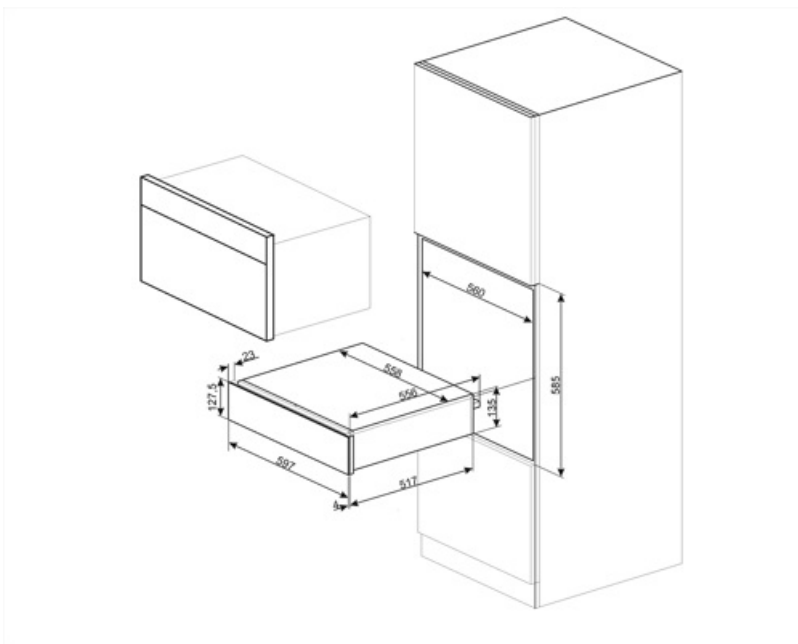

CPRT115G

Product Family	Drawer
Commercial height	14 cm
Type	Warming/reheat

Aesthetics

Aesthetics	Linea	Material	Painted material
Colour	Neptune Grey	Logo	Silk screen
Finishing	Neptune Grey	Logo position	External

Technical Features

Opening mechanism	Push-pull	Type of heating	Fan assisted
-------------------	-----------	-----------------	--------------

Base material	Stainless steel	Minimum temperature	30 °C
Max weight allowance	15 kg	Maximum temperature	85 °C
Maximum drawer loading weight	85 kg	Accessories included	Silicon antislip mat
Capacity	21 l		

Electrical Connection

Plug	(F;E) Schuko	Voltage (V)	220-240 V
Nominal power	500 W	Frequency (Hz)	50-60 Hz
Current	2 A		

Logistic Information

Width (mm)	597 mm	Product Height (mm)	135 mm
Depth (mm)	538 mm		