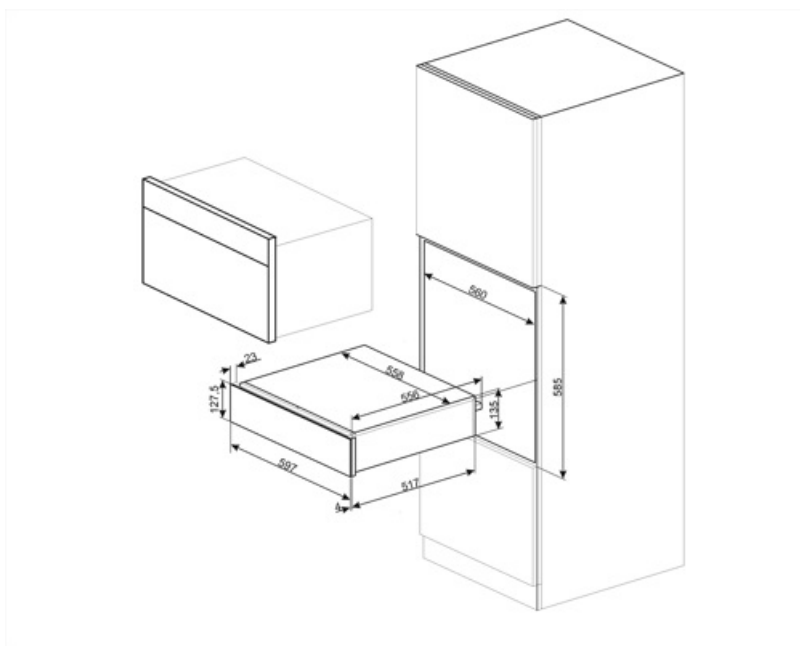

## Technical Features

Opening mechanism	Push-pull	Type of heating	Fan assisted
-------------------	-----------	-----------------	--------------

<b>Base material</b>	Stainless steel	<b>Minimum temperature</b>	30 °C
<b>Max weight allowance</b>	15 kg	<b>Maximum temperature</b>	85 °C
<b>Maximum drawer loading weight</b>	85 kg	<b>Accessories included</b>	Silicon antislip mat
<b>Capacity</b>	21 l		

## Logistic Information

<b>Width (mm)</b>	597 mm	<b>Product Height (mm)</b>	135 mm
<b>Depth (mm)</b>	538 mm		

---