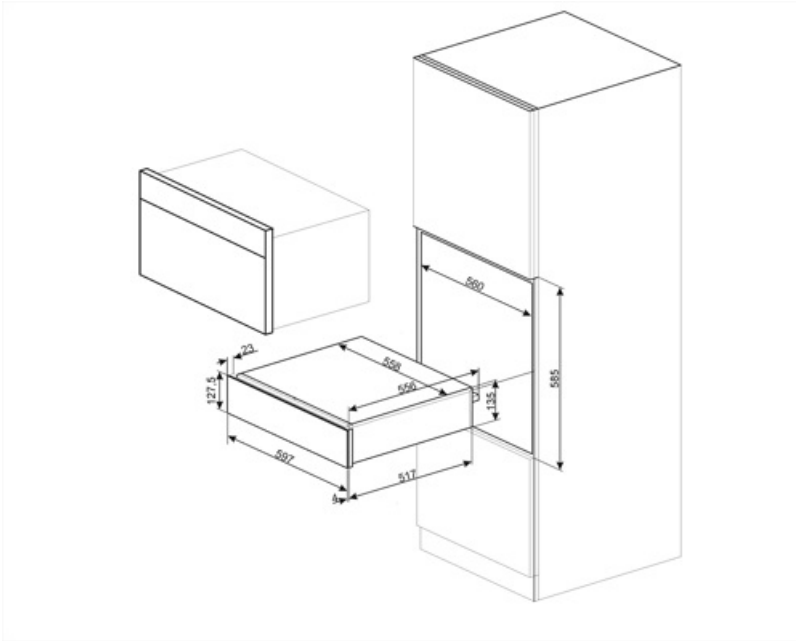

## Logistic Information

Width (mm)

597 mm

Product Height (mm)

135 mm

Depth (mm)

538 mm

---