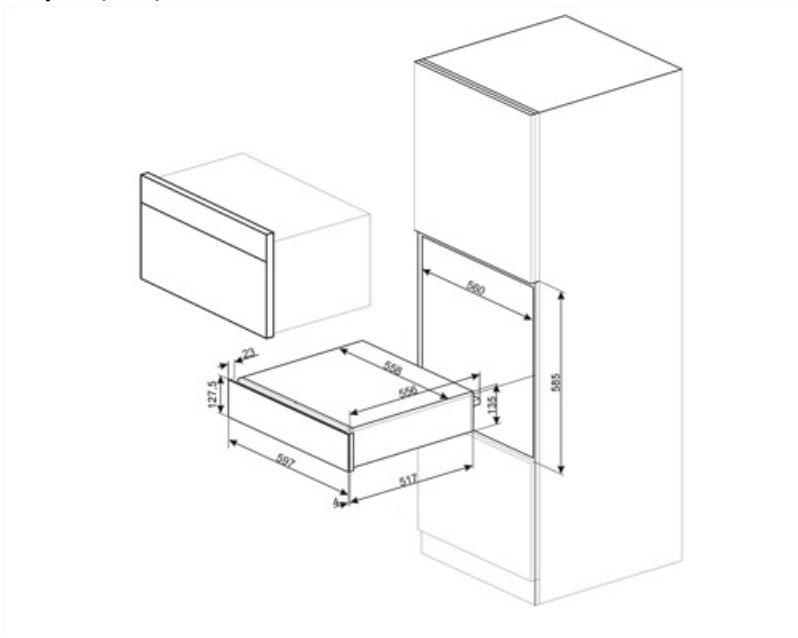

CPRT115G

Product Family	Drawer
Commercial height	14 cm
Type	Warming/reheat

Aesthetics

Aesthetics	Linea	Material	Painted material
Colour	Neptune Grey	Logo	Silk screen
Finishing	Neptune Grey	Logo position	External

Technical Features

Opening mechanism	Push-pull	Capacity	21 l
-------------------	-----------	----------	------

Base material	Stainless steel	Type of heating	Fan assisted
Max weight allowance	15 kg	Accessories included	Silicon antislip mat
Maximum drawer loading weight	85 kg		

Electrical Connection

Plug	(F;E) Schuko	Voltage (V)	220-240 V
Nominal power	500 W	Frequency (Hz)	50-60 Hz
Current	2 A		

Logistic Information

Width (mm)	597 mm	Product Height (mm)	135 mm
Depth (mm)	538 mm		

Not included accessories

KITCABLE90UK

Cable with IEC connector and UK plug

Benefit

LED display

White LED display; Temperature can be adjusted by 5°, from 30° to 85°.

Steel base

Presence of non-slip silicone mat; removable and useful for placing dishes without them slipping, to avoid soiling the base of the drawer and to prevent scratches.