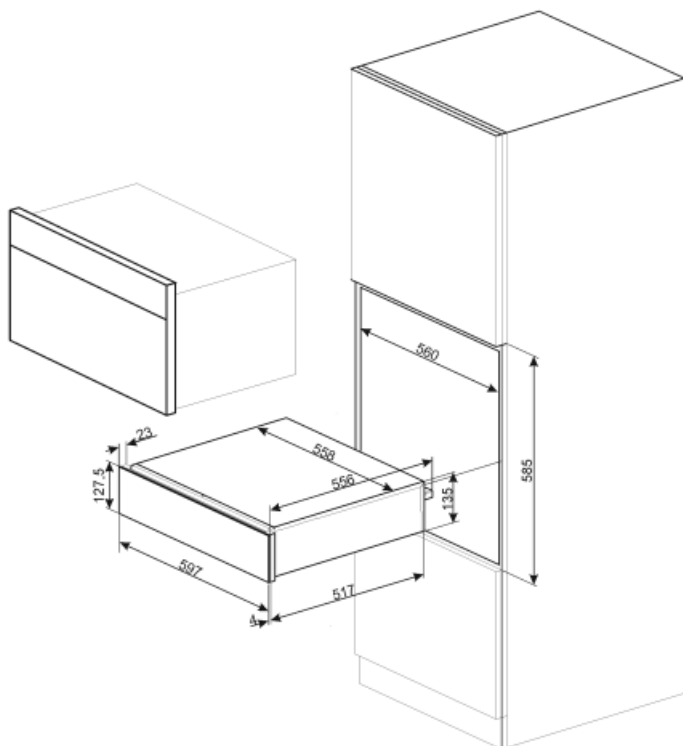

CPRT115G

Product Family	Drawer
Commercial height	14 cm
Type	Warming/reheat

Aesthetics

Aesthetics	Linea	Material	Painted material
Colour	Neptune Grey	Logo	Silk screen
Finishing	Neptune Grey	Logo position	External

Technical Features

Opening mechanism	Push-pull	Capacity	21 l
-------------------	-----------	----------	------

Base material	Stainless steel	Type of heating	Fan assisted
Max weight allowance	15 kg	Accessories included	Silicon antislip mat
Maximum drawer loading weight	85 kg		

Electrical Connection

Plug	(F;E) Schuko	Voltage (V)	220-240 V
Nominal power	500 W	Frequency (Hz)	50-60 Hz
Current	2 A		

Logistic Information

Width (mm)	597 mm	Product Height (mm)	135 mm
Depth (mm)	538 mm		

Not included accessories

KITCABLE90UK

Cable with IEC connector and UK plug

Benefit

Steel base

Presence of non-slip silicone mat; removable and useful for placing dishes without them slipping, to avoid soiling the base of the drawer and to prevent scratches.