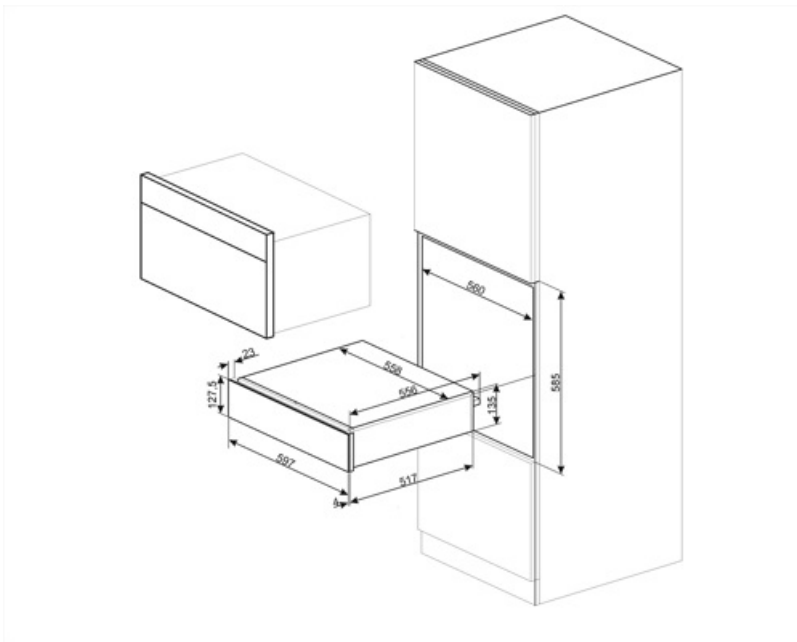

## Technical Features

Opening mechanism	Push-pull	Capacity	21 l
-------------------	-----------	----------	------

---

<b>Base material</b>	Stainless steel	<b>Type of heating</b>	Fan assisted
<b>Max weight allowance</b>	15 kg	<b>Accessories included</b>	Silicone antislip mat
<b>Maximum drawer loading weight</b>	85 kg		

## Logistic Information

---

<b>Width (mm)</b>	597 mm	<b>Product Height (mm)</b>	135 mm
<b>Depth (mm)</b>	538 mm		

---