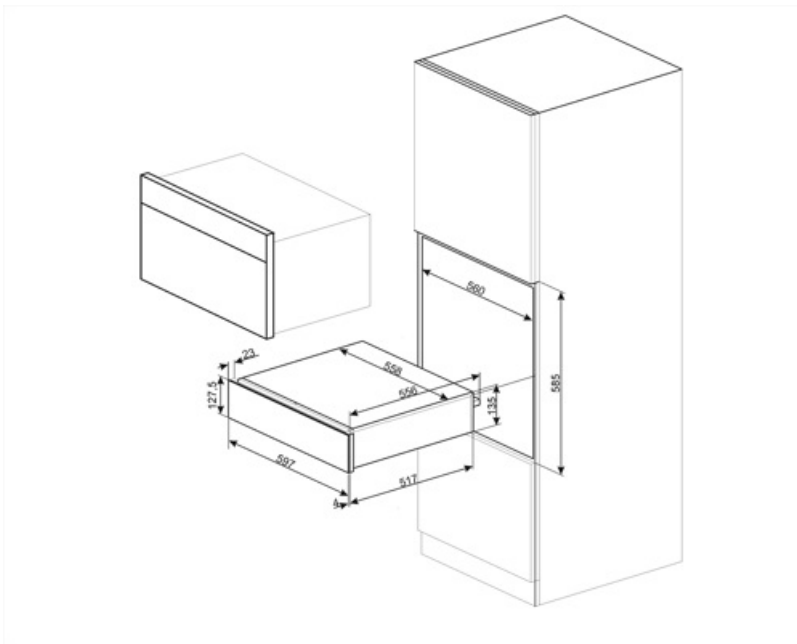

## Technical Features

Opening mechanism	Push-pull	Type of heating	Fan assisted
-------------------	-----------	-----------------	--------------

---

<b>Base material</b>	Stainless steel	<b>Minimum temperature</b>	30 °C
<b>Max weight allowance</b>	15 kg	<b>Maximum temperature</b>	85 °C
<b>Maximum drawer loading weight</b>	85 kg	<b>Accessories included</b>	Silicone antislip mat
<b>Capacity</b>	21 l		

## Logistic Information

---

<b>Width (mm)</b>	597 mm	<b>Product Height (mm)</b>	135 mm
<b>Depth (mm)</b>	538 mm		

---