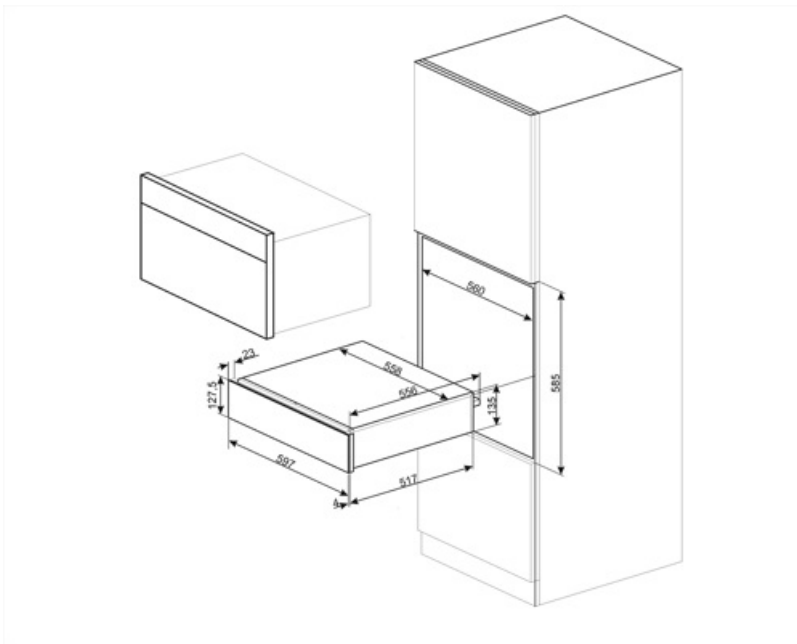

Base material	Stainless steel	Minimum temperature	30 °C
Max weight allowance	15 kg	Maximum temperature	85 °C
Maximum drawer loading weight	85 kg	Accessories included	Silicone antislip mat
Capacity	21 l		

Electrical Connection

Plug	(F;E) Schuko	Voltage (V)	220-240 V
Nominal power	500 W	Frequency (Hz)	50-60 Hz
Current	2 A		

Logistic Information

Width (mm)	597 mm	Product Height (mm)	135 mm
Depth (mm)	538 mm