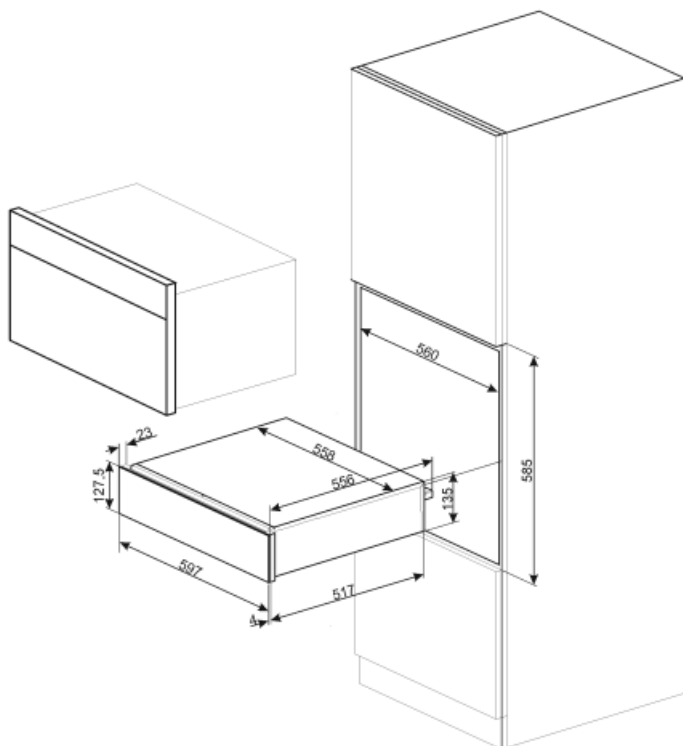

## Technical Features

Opening mechanism	Push-pull	Capacity	21 l
-------------------	-----------	----------	------

<b>Base material</b>	Stainless steel	<b>Type of heating</b>	Fan assisted
<b>Max weight allowance</b>	15 kg	<b>Accessories included</b>	Silicone antislip mat
<b>Maximum drawer loading weight</b>	85 kg		

## Logistic Information

<b>Width (mm)</b>	597 mm	<b>Product Height (mm)</b>	135 mm
<b>Depth (mm)</b>	538 mm		

---