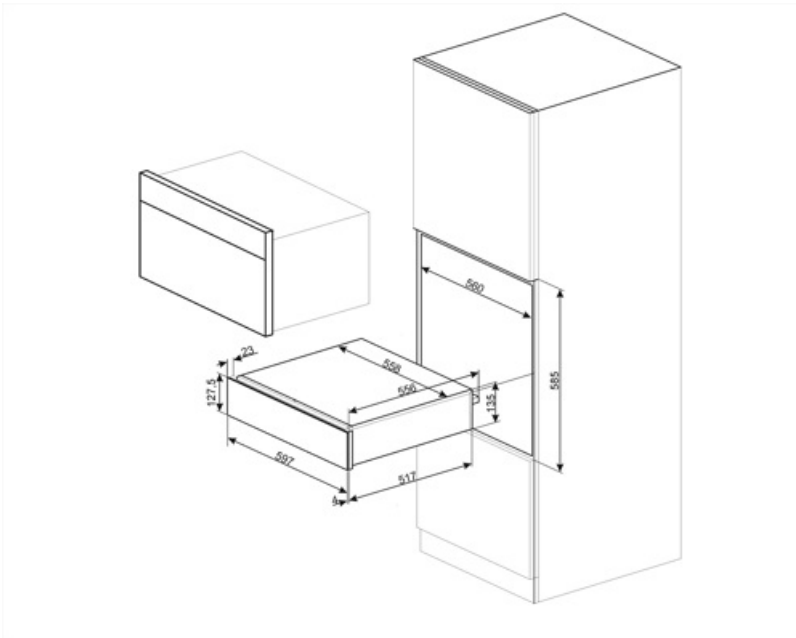

CPRT115G

Product Family	Drawer
Commercial height	14 cm
Type	Reheat

Aesthetics

Aesthetic	Linea	Material	Painted material
Colour	Neptune Grey	Logo	Silk screen
Finishing	Neptune Grey	Logo position	External

Controls

Technical Features

Opening mechanism	Push-pull	Capacity	21 l
-------------------	-----------	----------	------

Base material	Stainless steel	Type of heating	Fan assisted
Max weight allowance	15 kg	Accessories included	Silicone antislip mat
Maximum drawer loading weight	85 kg		

Electrical Connection

Plug	(F;E) Schuko	Voltage (V)	220-240 V
Nominal power	500 W	Frequency (Hz)	50-60 Hz
Current	2 A		

Logistic Information

Width (mm)	597 mm	Product Height (mm)	135 mm
Depth (mm)	538 mm		

Compatible Accessories

KITCABLE90UK

Cable with IEC connector and UK plug

Benefit (TT)

LED display

White LED display; Temperature can be adjusted by 5°, from 30° to 85°.

Steel base

Presence of non-slip silicone mat; removable and useful for placing dishes without them slipping, to avoid soiling the base of the drawer and to prevent scratches.