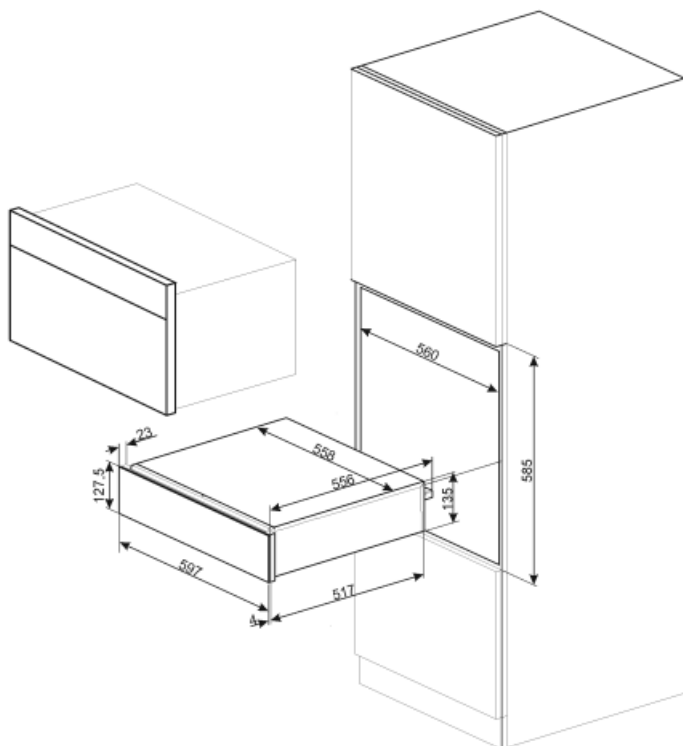

CPRT115G

Product Family	Drawer
Commercial height	14 cm
Type	Reheat

Aesthetics

Aesthetic	Linea	Material	Painted material
Colour	Neptune Grey	Logo	Silk screen
Finishing	Neptune Grey	Logo position	External

Controls

Technical Features

Opening mechanism	Push-pull	Capacity	21 l
-------------------	-----------	----------	------

Base material	Stainless steel	Type of heating	Fan assisted
Max weight allowance	15 kg	Accessories included	Silicone antislip mat
Maximum drawer loading weight	85 kg		

Electrical Connection

Plug	(F;E) Schuko	Voltage (V)	220-240 V
Nominal power	500 W	Frequency (Hz)	50-60 Hz
Current	2 A		

Logistic Information

Width (mm)	597 mm	Product Height (mm)	135 mm
Depth (mm)	538 mm		

Not included accessories

KITCABLE90UK

Cable with IEC connector and UK plug

Benefit (TT)

Steel base

Presence of non-slip silicone mat; removable and useful for placing dishes without them slipping, to avoid soiling the base of the drawer and to prevent scratches.