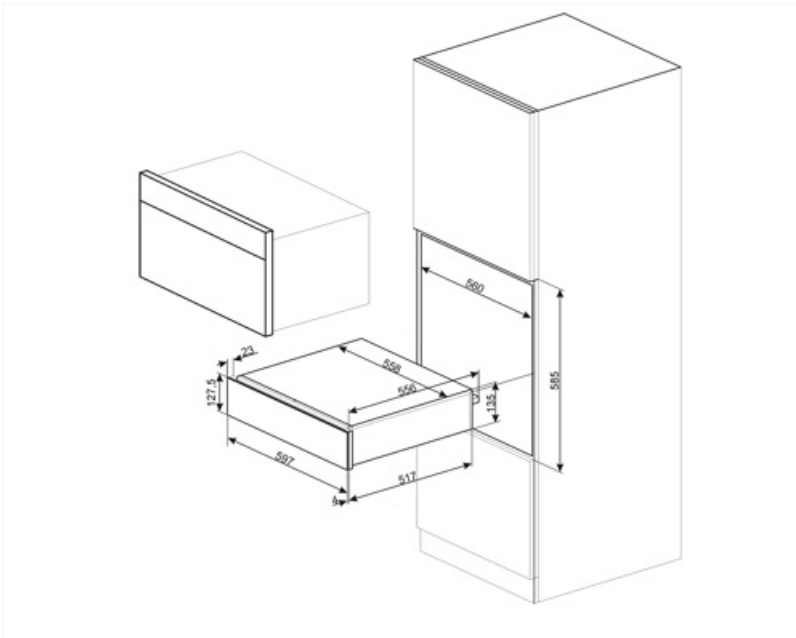

CPRT115G

Product Family	Drawer
Commercial height	14 cm
Type	Reheat

Aesthetics

Aesthetic	Linea	Material	Painted material
Colour	Neptune Grey	Logo	Silk screen
Finishing	Neptune Grey	Logo position	External

Controls

Technical Features

Opening mechanism	Push-pull	Capacity	21 l
-------------------	-----------	----------	------

Base material	Stainless steel	Type of heating	Fan assisted
Max weight allowance	15 kg	Accessories included	Silicone antislip mat
Maximum drawer loading weight	85 kg		

Electrical Connection

Plug	(F;E) Schuko	Voltage (V)	220-240 V
Nominal power	500 W	Frequency (Hz)	50-60 Hz
Current	2 A		

Logistic Information

Width (mm)	597 mm	Product Height (mm)	135 mm
Depth (mm)	538 mm		

Not included accessories

KITCABLE90UK

Cable with IEC connector and UK plug

Benefit (TT)

LED display

White LED display; Temperature can be adjusted by 5°, from 30° to 85°.

Steel base

Presence of non-slip silicone mat; removable and useful for placing dishes without them slipping, to avoid soiling the base of the drawer and to prevent scratches.