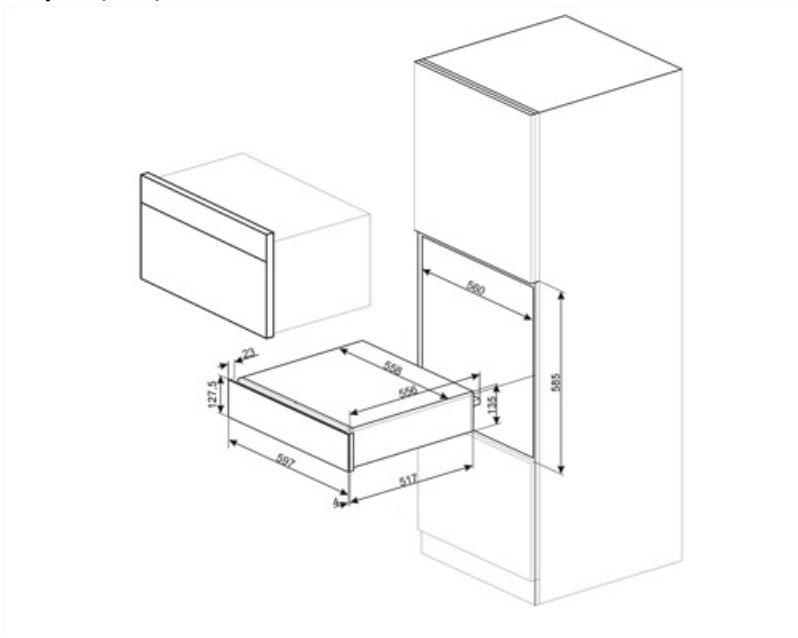

CPRT115G

Product Family	Drawer
Commercial height	14 cm
Type	Reheat
Sistema de vitalidade	No

Aesthetics

Aesthetic	Linea	Material	Painted material
Colour	Neptune Grey	Logotipo	Logotipo serigrafado
Acabamento	Neptune Grey	Localização do logotipo	Logotipo exterior

Technical Features

Opening mechanism	Push-pull	Capacity	21 l
-------------------	-----------	----------	------

Base material	Stainless steel	Tipo de aquecimento	Ventilacao
Max weight allowance	15 kg	Accessories included	Silicone antislip mat
Maximum drawer loading weight	85 kg		

Electrical Connection

Plug	(F;E) Schuko	Voltage (V)	220-240 V
Nominal power	500 W	Frequency (Hz)	50-60 Hz
Current	2 A		

Logistic Information

Width (mm)	597 mm	Product Height (mm)	135 mm
Depth (mm)	538 mm		

Compatible Accessories

KITCABLE90UK

Cabo com conector IEC e plugue RU

Benefit (TT)

LED display

White LED display; Temperature can be adjusted by 5°, from 30° to 85°.

Steel base

Presence of non-slip silicone mat; removable and useful for placing dishes without them slipping, to avoid soiling the base of the drawer and to prevent scratches.