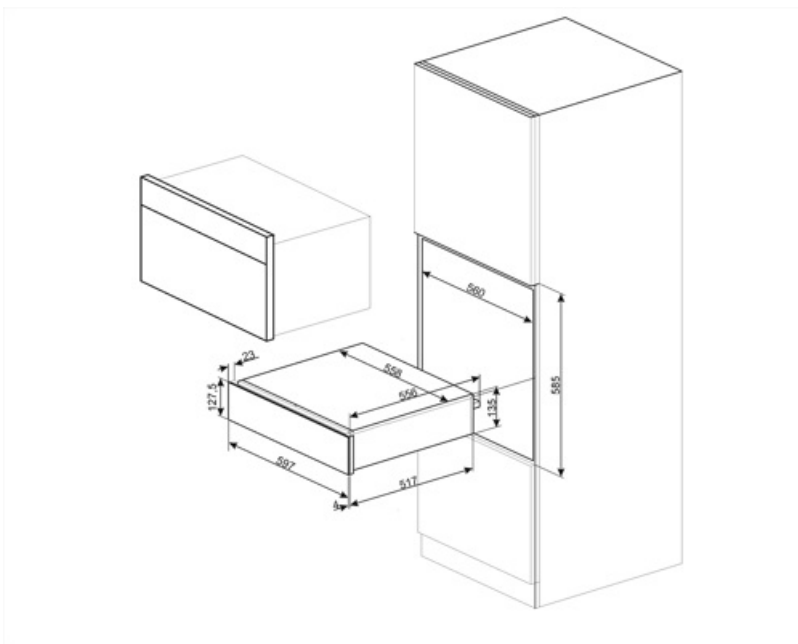

CPRT615NR

Product Family	Drawer
Commercial height	14 cm
Type	Reheat

Aesthetics

Aesthetic	Dolce Stil Novo	Glass type	Eclipse
Colour	Black	Front panel	With horizontal strip
Finishing	Glossy black	Logo	Silk screen
Component finishing	Copper	Logo position	Inside
Material	Glass		

Technical Features

Opening mechanism	Push-pull	Capacity	21 l
Base material	Stainless steel	Type of heating	Fan assisted
Max weight allowance	15 kg	Accessories included	Silicone antislip mat
Maximum drawer loading weight	85 kg		

Electrical Connection

Plug	(F;E) Schuko	Voltage (V)	220-240 V
Nominal power	500 W	Frequency (Hz)	50-60 Hz
Current	2 A		

Logistic Information

Width (mm)	597 mm	Product Height (mm)	135 mm
Depth (mm)	538 mm		