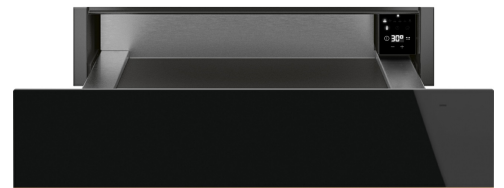

CPRT615NR

Product Family	Drawer
Commercial height	14 cm
Type	Reheat

Aesthetics

Aesthetic	Dolce Stil Novo	Glass type	Eclipse
Colour	Black	Front panel	With horizontal strip
Finishing	Glossy black	Logo	Silk screen
Component finishing	Copper	Logo position	Inside
Material	Glass		

Controls

Display	Yes	Type of temperature control	Electronic
Type of control setting	Digi Touch		

Program / Functions

Defrost	Yes
Proofing	Yes
Defrost	Yes
Sabbath Mode	Yes
Mug warmer	Yes
Keep warm	Yes
Dish warmer	Yes
Reheating	Yes
Timer	Yes
Timer	Yes

Technical Features

Opening mechanism	Push-pull	Capacity	21 l
Base material	Stainless steel	Type of heating	Fan assisted
Max weight allowance	15 kg	Accessories included	Silicone antislip mat
Maximum drawer loading weight	85 kg		