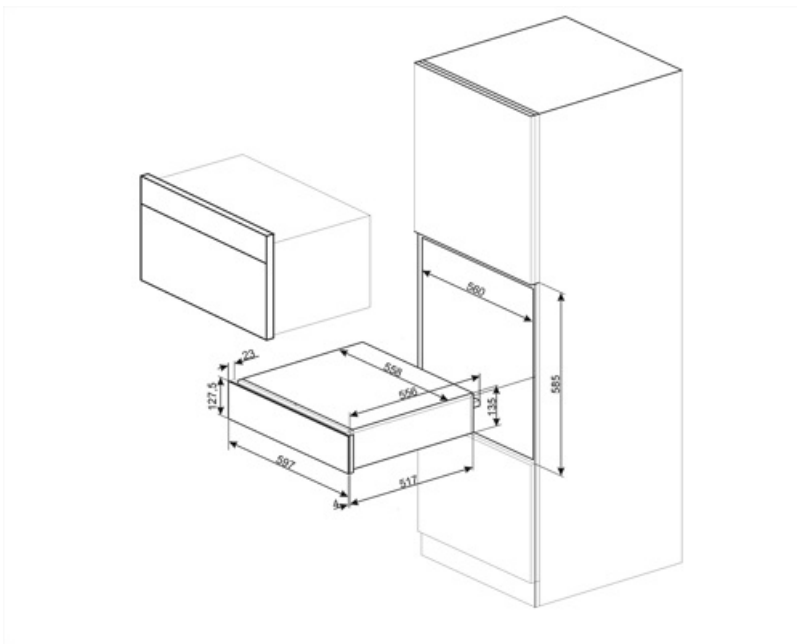

## Technical Features

<b>Opening mechanism</b>	Push-pull	<b>Type of heating</b>	Fan assisted
<b>Base material</b>	Stainless steel	<b>Minimum temperature</b>	30 °C
<b>Max weight allowance</b>	15 kg	<b>Maximum temperature</b>	85 °C
<b>Maximum drawer loading weight</b>	85 kg	<b>Accessories included</b>	Silicone antislip mat
<b>Capacity</b>	21 l		

## Logistic Information

<b>Width (mm)</b>	597 mm	<b>Product Height (mm)</b>	135 mm
<b>Depth (mm)</b>	538 mm		

---