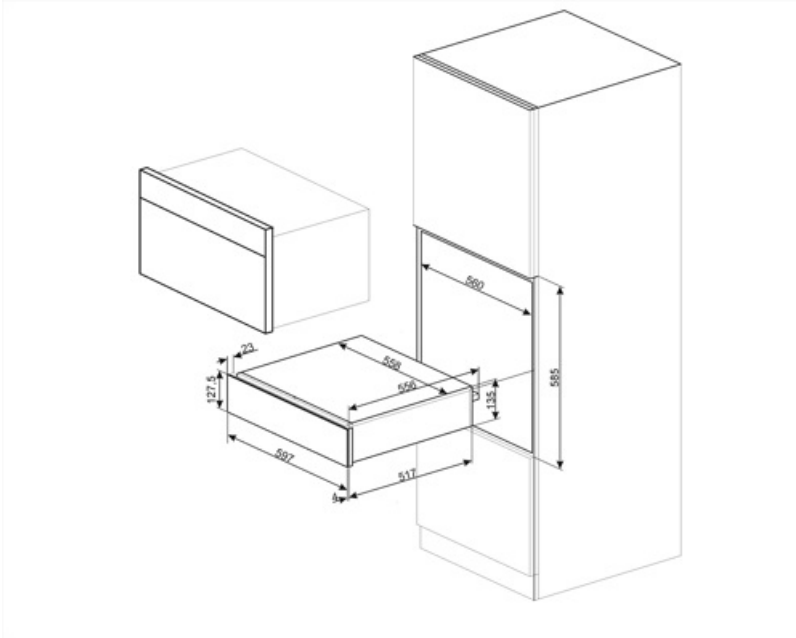

Controls

Display	Yes	Type of temperature control	Electronic
Type of control setting	Digi Touch		

Technical Features

Opening mechanism	Push-pull	Capacity	21 l
Base material	Stainless steel	Type of heating	Fan assisted
Max weight allowance	15 kg	Accessories included	Silicon antislip mat
Maximum drawer loading weight	85 kg		

Electrical Connection

Plug	(F;E) Schuko	Voltage (V)	220-240 V
Nominal power	500 W	Frequency (Hz)	50-60 Hz
Current	2 A		

Logistic Information

Width (mm)

597 mm

Product Height (mm)

135 mm

Depth (mm)

538 mm

Not included accessories

KITCABLE90UK

Cable with IEC connector and UK plug

Benefit

Steel base

Presence of non-slip silicone mat; removable and useful for placing dishes without them slipping, to avoid soiling the base of the drawer and to prevent scratches.