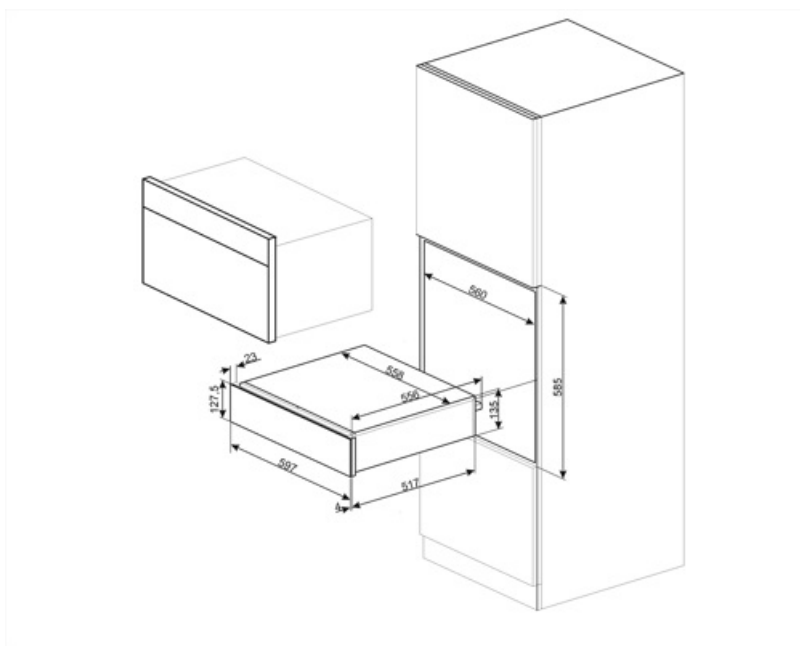

CPRT615NR

Product Family	Drawer
Commercial height	14 cm
Type	Warming/reheat

Aesthetics

Aesthetics	Dolce Stil Novo	Glass type	Eclipse
Colour	Black	Front panel	With horizontal strip
Finishing	Gloss Black	Logo	Silk screen
Component finishing	Copper	Logo position	Inside
Material	Glass		

Technical Features

Opening mechanism	Push-pull	Capacity	21 l
Base material	Stainless steel	Type of heating	Fan assisted
Max weight allowance	15 kg	Accessories included	Silicon antislip mat
Maximum drawer loading weight	85 kg		

Electrical Connection

Plug	(F;E) Schuko	Voltage (V)	220-240 V
Nominal power	500 W	Frequency (Hz)	50-60 Hz
Current	2 A		

Logistic Information

Width (mm)	597 mm	Product Height (mm)	135 mm
Depth (mm)	538 mm		