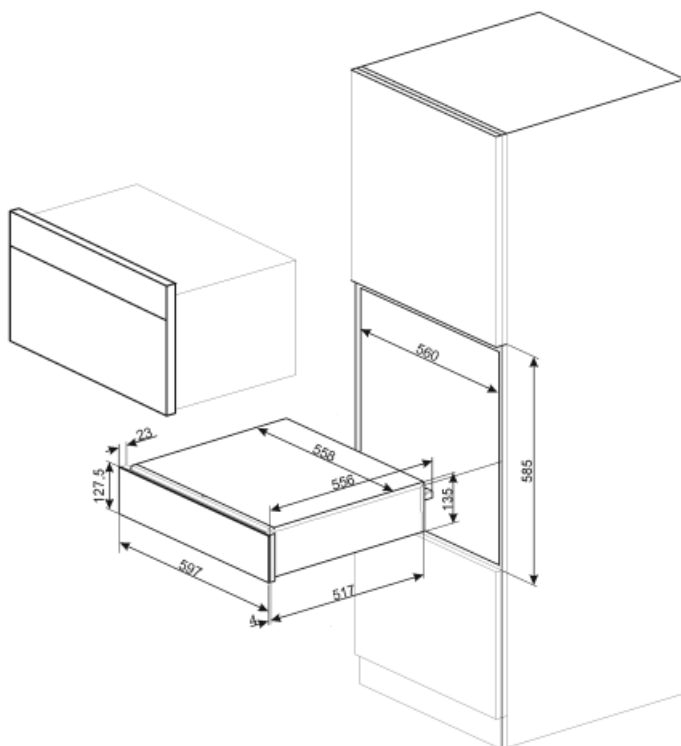

CPRT615NR

Product Family	Drawer
Commercial height	14 cm
Type	Warming/reheat

Aesthetics

Aesthetics	Dolce Stil Novo	Glass type	Eclipse
Colour	Black	Front panel	With horizontal strip
Finishing	Gloss Black	Logo	Silk screen
Component finishing	Copper	Logo position	Inside
Material	Glass		

Technical Features

Opening mechanism	Push-pull	Capacity	21 l
Base material	Stainless steel	Type of heating	Fan assisted
Max weight allowance	15 kg	Accessories included	Silicon antislip mat
Maximum drawer loading weight	85 kg		

Electrical Connection

Plug	(F;E) Schuko	Voltage (V)	220-240 V
Nominal power	500 W	Frequency (Hz)	50-60 Hz
Current	2 A		

Logistic Information

Width (mm)	597 mm	Product Height (mm)	135 mm
Depth (mm)	538 mm		

Not included accessories

KITCABLE90UK

Cable with IEC connector and UK plug

Benefit

Steel base

Presence of non-slip silicone mat; removable and useful for placing dishes without them slipping, to avoid soiling the base of the drawer and to prevent scratches.