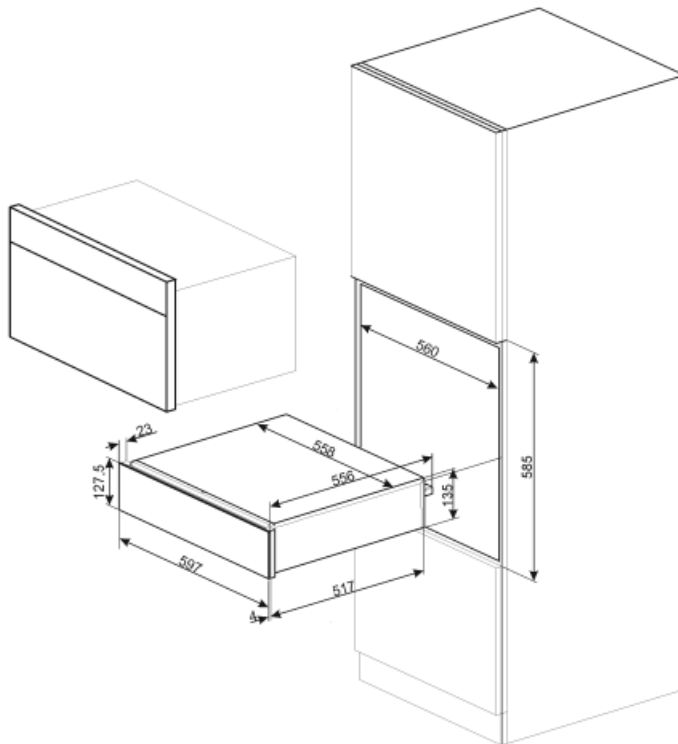

Technical Features

Opening mechanism	Push-pull	Capacity	21 l
Base material	Stainless steel	Type of heating	Fan assisted
Max weight allowance	15 kg	Accessories included	Silicon antislip mat
Maximum drawer loading weight	85 kg		

Electrical Connection

Plug	(F;E) Schuko	Voltage (V)	220-240 V
Nominal power	500 W	Frequency (Hz)	50-60 Hz
Current	2 A		

Logistic Information

Width (mm)	597 mm	Product Height (mm)	135 mm
Depth (mm)	538 mm		

Not included accessories

KITCABLE90UK

Cable with IEC connector and UK plug

Benefit

Steel base

Presence of non-slip silicone mat; removable and useful for placing dishes without them slipping, to avoid soiling the base of the drawer and to prevent scratches.