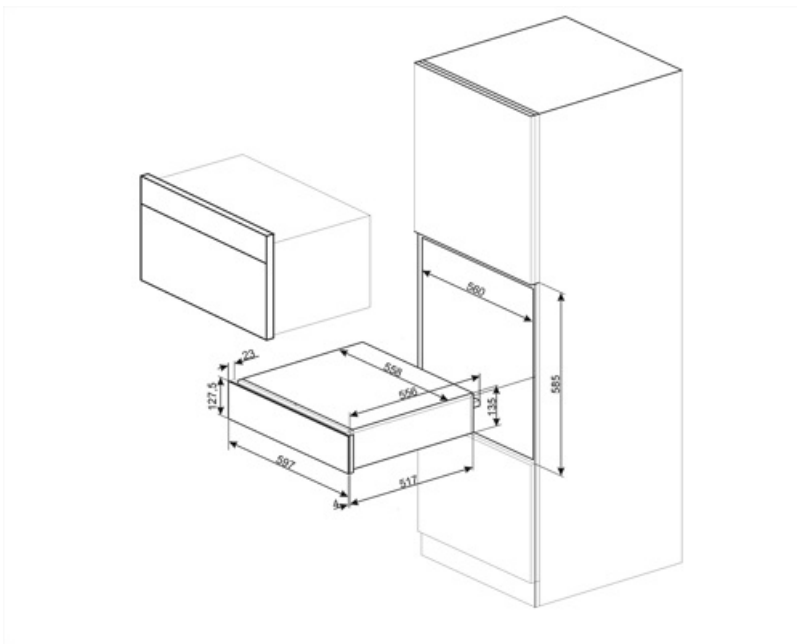

CPRT615NR

Product Family	Drawer
Commercial height	14 cm
Type	Warming/reheat

Aesthetics

Aesthetics	Dolce Stil Novo	Glass type	Eclipse
Colour	Black	Front panel	With horizontal strip
Finishing	Gloss Black	Logo	Silk screen
Component finishing	Copper	Logo position	Inside
Material	Glass		

Technical Features

Opening mechanism	Push-pull	Type of heating	Fan assisted
Base material	Stainless steel	Minimum temperature	30 °C
Max weight allowance	15 kg	Maximum temperature	85 °C
Maximum drawer loading weight	85 kg	Accessories included	Silicon antislip mat
Capacity	21 l		

Electrical Connection

Plug	(F;E) Schuko	Voltage (V)	220-240 V
Nominal power	500 W	Frequency (Hz)	50-60 Hz
Current	2 A		

Logistic Information

Width (mm)	597 mm	Product Height (mm)	135 mm
Depth (mm)	538 mm		