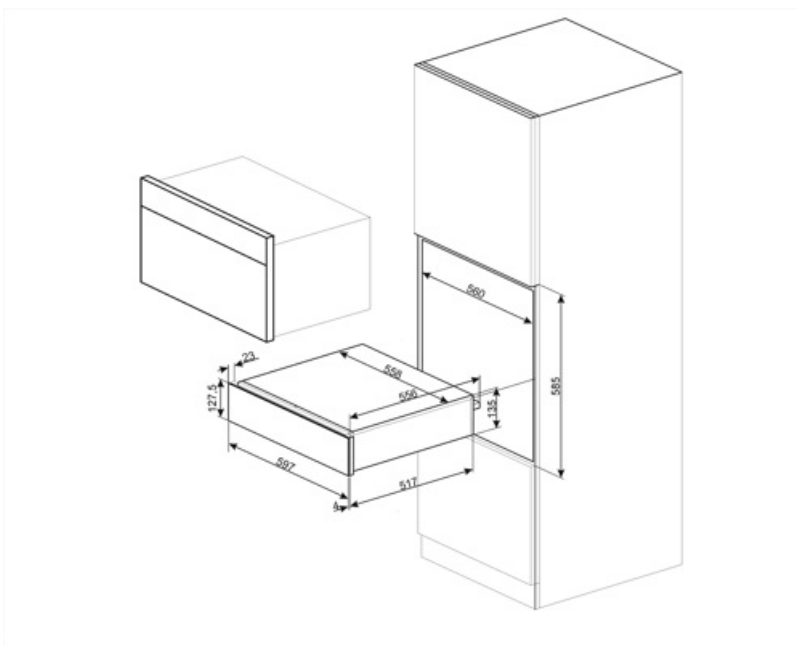

## Technical Features

<b>Opening mechanism</b>	Push-pull	<b>Type of heating</b>	Fan assisted
<b>Base material</b>	Stainless steel	<b>Minimum temperature</b>	30 °C
<b>Max weight allowance</b>	15 kg	<b>Maximum temperature</b>	85 °C
<b>Maximum drawer loading weight</b>	85 kg	<b>Accessories included</b>	Silicone antislip mat
<b>Capacity</b>	21 l		

## Logistic Information

<b>Width (mm)</b>	597 mm	<b>Product Height (mm)</b>	135 mm
<b>Depth (mm)</b>	538 mm		

---