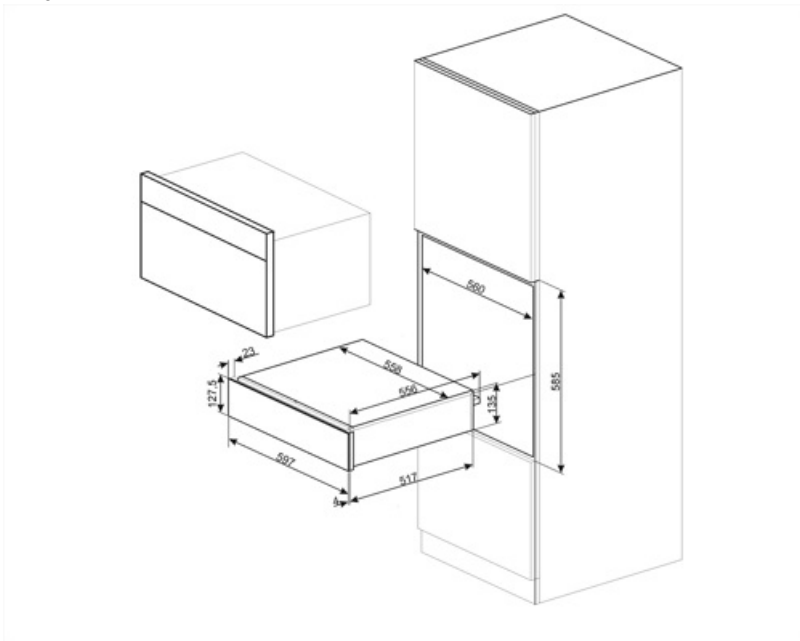

Technical Features

Opening mechanism	Push-pull	Capacity	21 l
Base material	Stainless steel	Type of heating	Fan assisted
Max weight allowance	15 kg	Accessories included	Silicone antislip mat
Maximum drawer loading weight	85 kg		

Electrical Connection

Plug	(F;E) Schuko	Voltage (V)	220-240 V
Nominal power	500 W	Frequency (Hz)	50-60 Hz
Current	2 A		

Logistic Information

Width (mm)	597 mm	Product Height (mm)	135 mm
Depth (mm)	538 mm		

Not included accessories

KITCABLE90UK

Cable with IEC connector and UK plug

Benefit (TT)

Steel base

Presence of non-slip silicone mat; removable and useful for placing dishes without them slipping, to avoid soiling the base of the drawer and to prevent scratches.