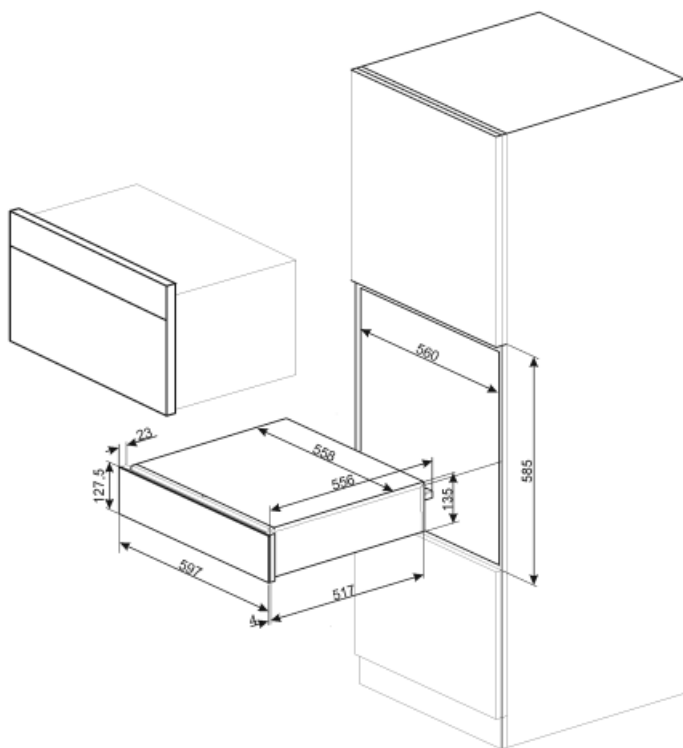

Technical Features

Opening mechanism	Push-pull	Capacity	21 l
Base material	Stainless steel	Type of heating	Fan assisted
Max weight allowance	15 kg	Accessories included	Silicone antislip mat
Maximum drawer loading weight	85 kg		

Electrical Connection

Plug	(F;E) Schuko	Voltage (V)	220-240 V
Nominal power	500 W	Frequency (Hz)	50-60 Hz
Current	2 A		

Logistic Information

Width (mm)	597 mm	Product Height (mm)	135 mm
Depth (mm)	538 mm		

Not included accessories

KITCABLE90UK

Cable with IEC connector and UK plug

Benefit (TT)

Steel base

Presence of non-slip silicone mat; removable and useful for placing dishes without them slipping, to avoid soiling the base of the drawer and to prevent scratches.