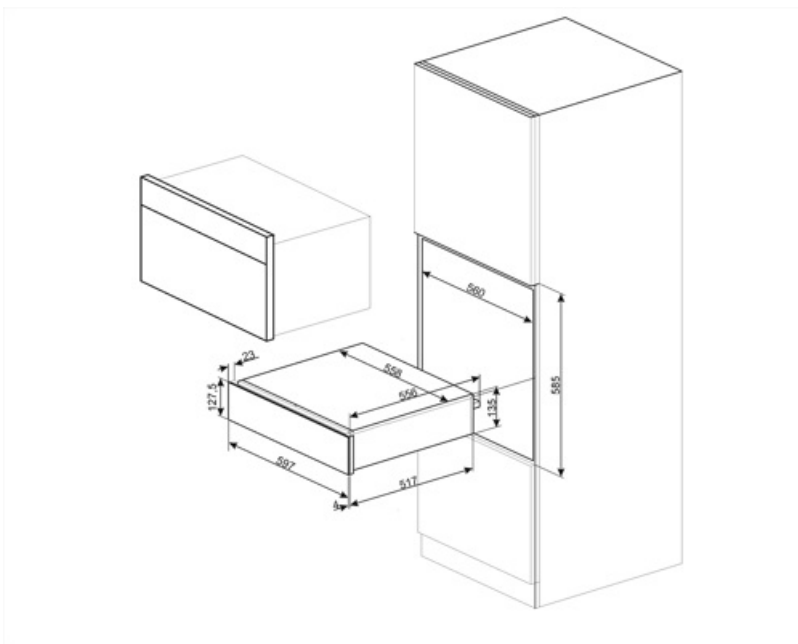

## Technical Features

---

<b>Opening mechanism</b>	Push-pull	<b>Capacity</b>	21 l
<b>Base material</b>	Stainless steel	<b>Type of heating</b>	Fan assisted
<b>Max weight allowance</b>	15 kg	<b>Accessories included</b>	Silicone antislip mat
<b>Maximum drawer loading weight</b>	85 kg		

## Logistic Information

---

<b>Width (mm)</b>	597 mm	<b>Product Height (mm)</b>	135 mm
<b>Depth (mm)</b>	538 mm		

---