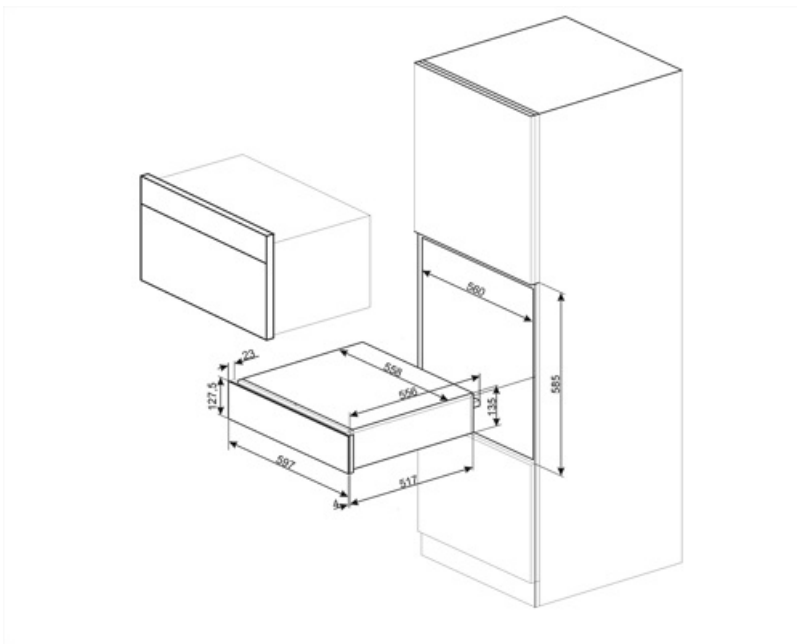

Technical Features

Opening mechanism	Push-pull	Type of heating	Fan assisted
Base material	Stainless steel	Minimum temperature	30 °C
Max weight allowance	15 kg	Maximum temperature	85 °C
Maximum drawer loading weight	85 kg	Accessories included	Silicone antislip mat
Capacity	21 l		

Electrical Connection

Plug	(F;E) Schuko	Voltage (V)	220-240 V
Nominal power	500 W	Frequency (Hz)	50-60 Hz
Current	2 A		

Logistic Information

Width (mm)	597 mm	Product Height (mm)	135 mm
Depth (mm)	538 mm		