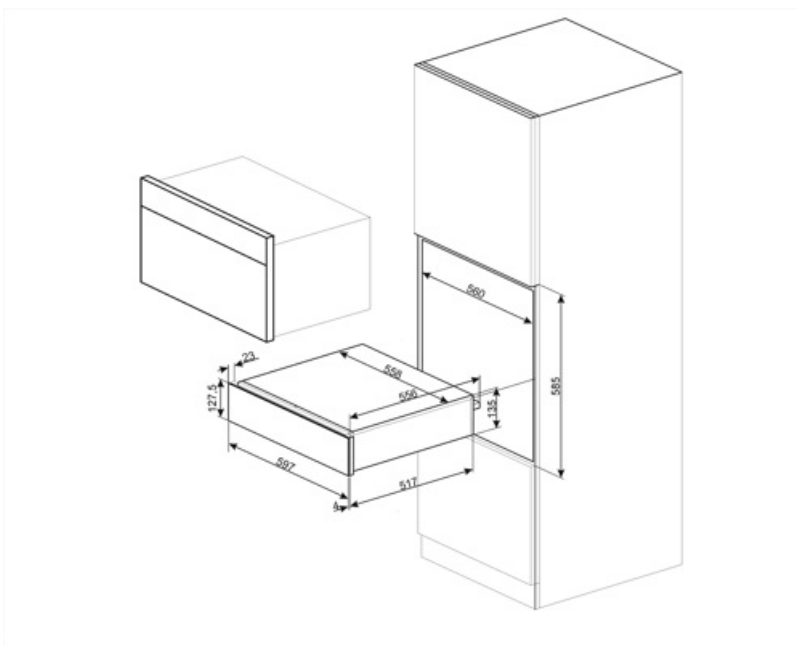

CPRT615NR

Product Family	Drawer
Commercial height	14 cm
Type	Reheat

Aesthetics

Aesthetic	Dolce Stil Novo	Glass type	Eclipse
Colour	Black	Front panel	With horizontal strip
Finishing	Glossy black	Logo	Silk screen
Component finishing	Copper	Logo position	Inside
Material	Glass		

Technical Features

Opening mechanism	Push-pull	Type of heating	Fan assisted
Base material	Stainless steel	Minimum temperature	30 °C
Max weight allowance	15 kg	Maximum temperature	85 °C
Maximum drawer loading weight	85 kg	Accessories included	Silicone antislip mat
Capacity	21 l		

Electrical Connection

Plug	(F;E) Schuko	Voltage (V)	220-240 V
Nominal power	500 W	Frequency (Hz)	50-60 Hz
Current	2 A		

Logistic Information

Width (mm)	597 mm	Product Height (mm)	135 mm
Depth (mm)	538 mm		