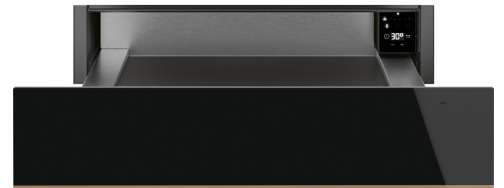

CPRT615NR

Product Family	Drawer
Commercial height	14 cm
Type	Reheat

Aesthetics

Aesthetic	Dolce Stil Novo	Glass type	Eclipse
Colour	Black	Front panel	With horizontal strip
Finishing	Glossy black	Logo	Silk screen
Component finishing	Copper	Logo position	Inside
Material	Glass		

Controls

Display	Yes	Type of temperature control	Electronic
Type of control setting	Digi Touch		

Program / Functions

Defrost	Yes
Proofing	Yes
Low temperature cooking	Yes
Sabbath Mode	Yes
Mug warmer	Yes
Keep warm	Yes
Dish warmer	Yes
Reheating	Yes
Timer	Yes
Delay Timer	Yes

Technical Features

Opening mechanism	Push-pull	Capacity	21 l
Base material	Stainless steel	Type of heating	Fan assisted
Max weight allowance	15 kg	Accessories included	Silicone antislip mat
Maximum drawer loading weight	85 kg		