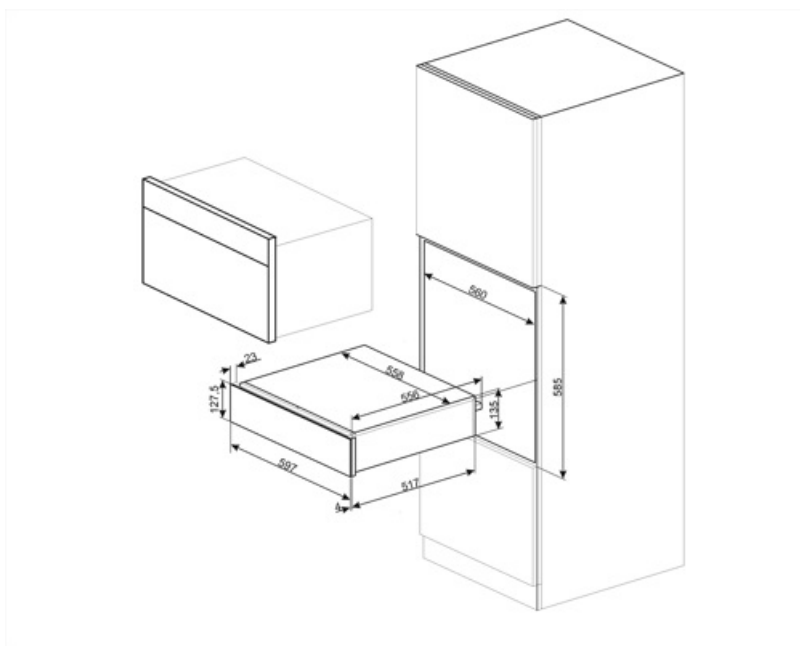

CPRT615NR

Product Family	Drawer
Commercial height	14 cm
Type	Reheat

Aesthetics

Aesthetic	Dolce Stil Novo	Glass type	Eclipse
Colour	Black	Front panel	With horizontal strip
Finishing	Glossy black	Logo	Silk screen
Component finishing	Copper	Logo position	Inside
Material	Glass		

Technical Features

Opening mechanism	Push-pull	Capacity	21 l
Base material	Stainless steel	Type of heating	Fan assisted
Max weight allowance	15 kg	Accessories included	Silicone antislip mat
Maximum drawer loading weight	85 kg		

Electrical Connection

Plug	(F;E) Schuko	Voltage (V)	220-240 V
Nominal power	500 W	Frequency (Hz)	50-60 Hz
Current	2 A		

Logistic Information

Width (mm)	597 mm	Product Height (mm)	135 mm
Depth (mm)	538 mm		