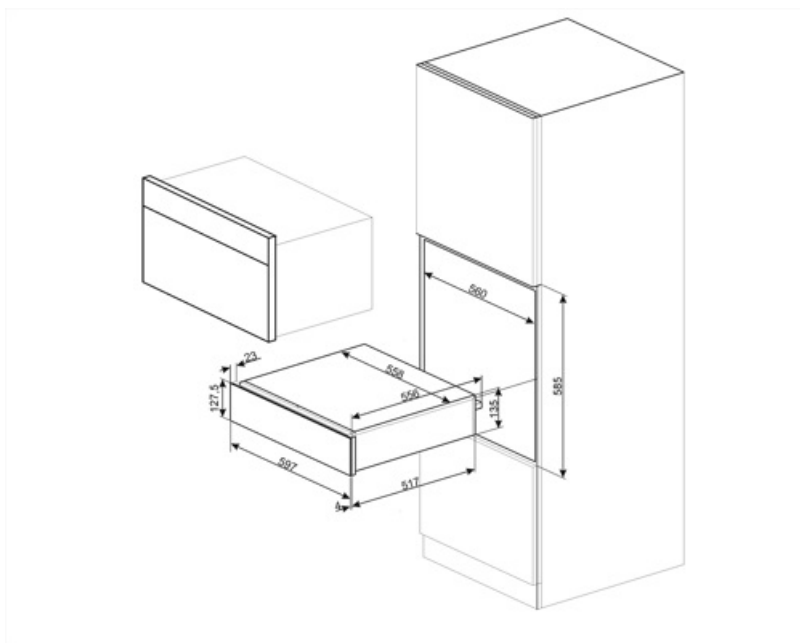

CPRT615NR

Product Family	Drawer
Commercial height	14 cm
Type	Reheat

Aesthetics

Aesthetic	Dolce Stil Novo	Glass type	Eclipse
Colour	Black	Front panel	With horizontal strip
Finishing	Glossy black	Logo	Silk screen
Component finishing	Copper	Logo position	Inside
Material	Glass		

Technical Features

Opening mechanism	Push-pull	Type of heating	Fan assisted
Base material	Stainless steel	Minimum temperature	30 °C
Max weight allowance	15 kg	Maximum temperature	85 °C
Maximum drawer loading weight	85 kg	Accessories included	Silicone antislip mat
Capacity	21 l		

Electrical Connection

Plug	(F;E) Schuko	Voltage (V)	220-240 V
Nominal power	500 W	Frequency (Hz)	50-60 Hz
Current	2 A		

Logistic Information

Width (mm)	597 mm	Product Height (mm)	135 mm
Depth (mm)	538 mm		