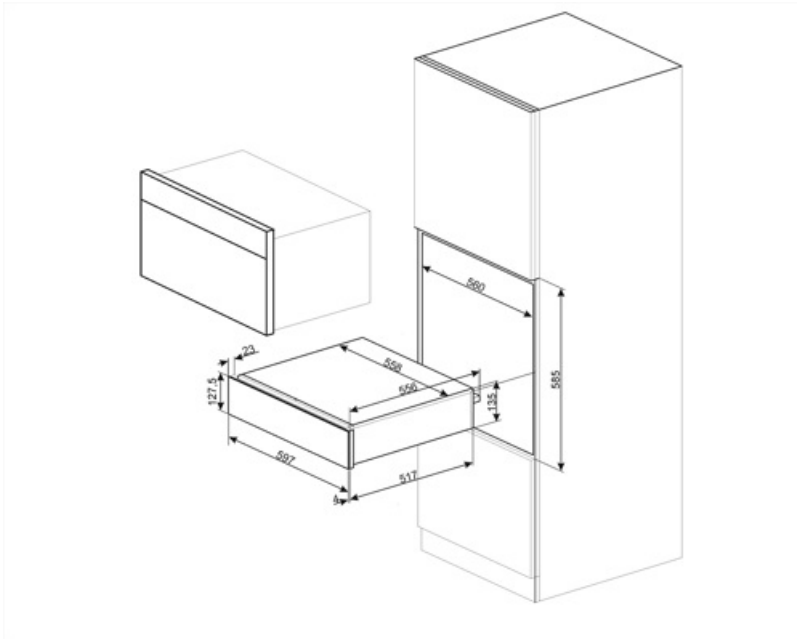

Technical Features

Opening mechanism	Push-pull	Capacity	21 l
Base material	Stainless steel	Type of heating	Fan assisted
Max weight allowance	15 kg	Accessories included	Silicone antislip mat
Maximum drawer loading weight	85 kg		

Electrical Connection

Plug	(F;E) Schuko	Voltage (V)	220-240 V
Nominal power	500 W	Frequency (Hz)	50-60 Hz
Current	2 A		

Logistic Information

Width (mm)	597 mm	Product Height (mm)	135 mm
Depth (mm)	538 mm		

Compatible Accessories

KITCABLE90UK

Cable with IEC connector and UK plug

Benefit (TT)

LED display

White LED display; Temperature can be adjusted by 5°, from 30° to 85°.

Steel base

Presence of non-slip silicone mat; removable and useful for placing dishes without them slipping, to avoid soiling the base of the drawer and to prevent scratches.