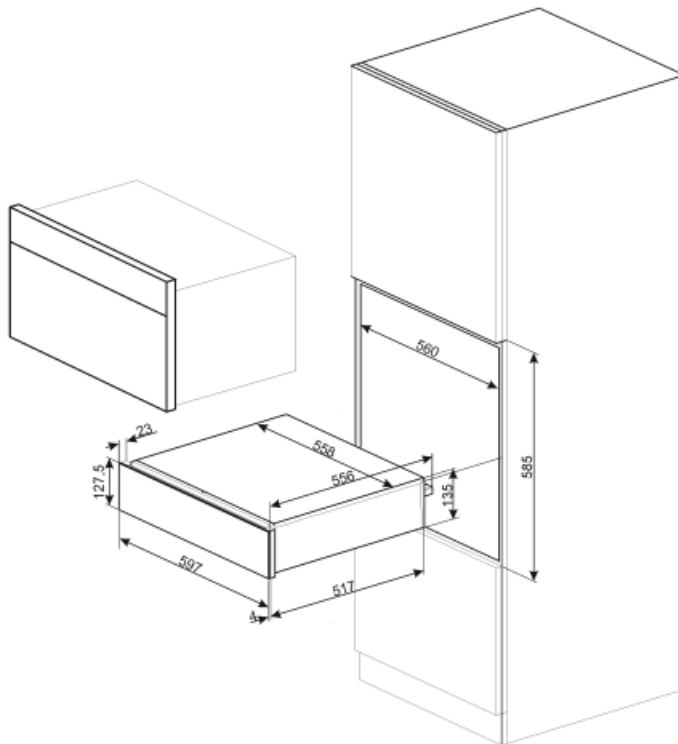

Technical Features

Opening mechanism	Push-pull	Capacity	21 l
Base material	Stainless steel	Type of heating	Fan assisted
Max weight allowance	15 kg	Accessories included	Silicone antislip mat
Maximum drawer loading weight	85 kg		

Electrical Connection

Plug	(F;E) Schuko	Voltage (V)	220-240 V
Nominal power	500 W	Frequency (Hz)	50-60 Hz
Current	2 A		

Logistic Information

Width (mm)	597 mm	Product Height (mm)	135 mm
Depth (mm)	538 mm		

Not included accessories

KITCABLE90UK

Cable with IEC connector and UK plug

Benefit (TT)

Steel base

Presence of non-slip silicone mat; removable and useful for placing dishes without them slipping, to avoid soiling the base of the drawer and to prevent scratches.