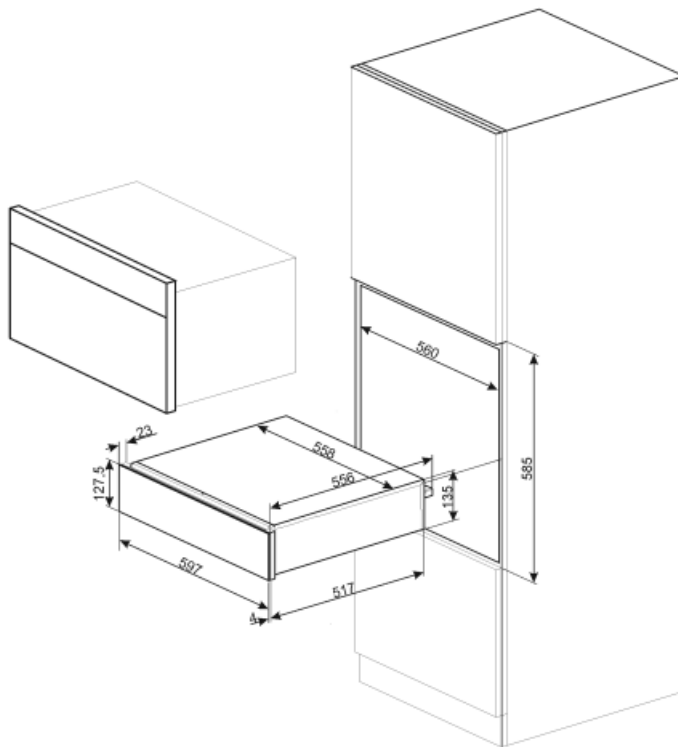

Technical Features

Opening mechanism	Push-pull	Capacity	21 l
-------------------	-----------	----------	------

Base material	Stainless steel	Type of heating	Fan assisted
Max weight allowance	15 kg	Accessories included	Silicone antislip mat
Maximum drawer loading weight	85 kg		

Electrical Connection

Plug	(F;E) Schuko	Voltage (V)	220-240 V
Nominal power	500 W	Frequency (Hz)	50-60 Hz
Current	2 A		

Logistic Information

Width (mm)	597 mm	Product Height (mm)	135 mm
Depth (mm)	538 mm		