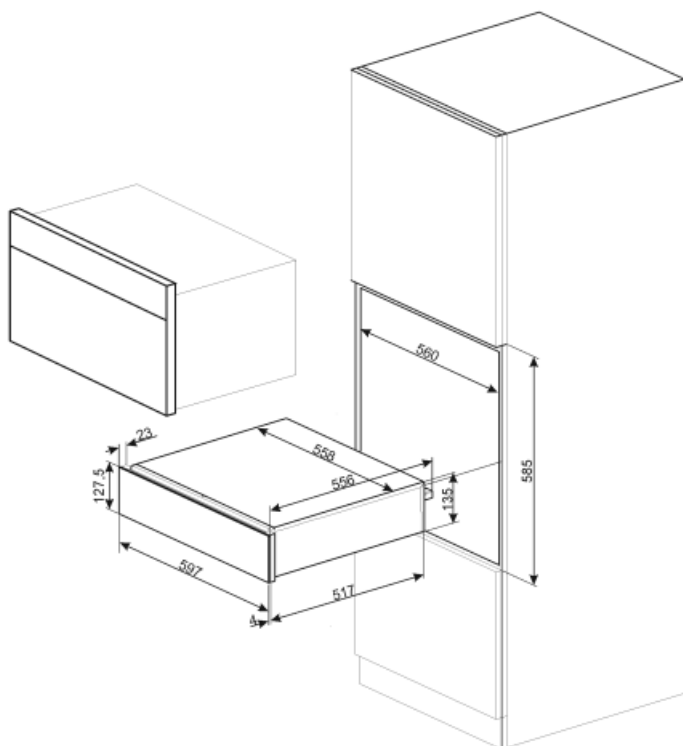

## Technical Features

<b>Opening mechanism</b>	Push-pull	<b>Capacity</b>	21 l
<b>Base material</b>	Stainless steel	<b>Type of heating</b>	Fan assisted
<b>Max weight allowance</b>	15 kg	<b>Accessories included</b>	Silicone antislip mat
<b>Maximum drawer loading weight</b>	85 kg		

## Logistic Information

<b>Width (mm)</b>	597 mm	<b>Product Height (mm)</b>	135 mm
<b>Depth (mm)</b>	538 mm		

---