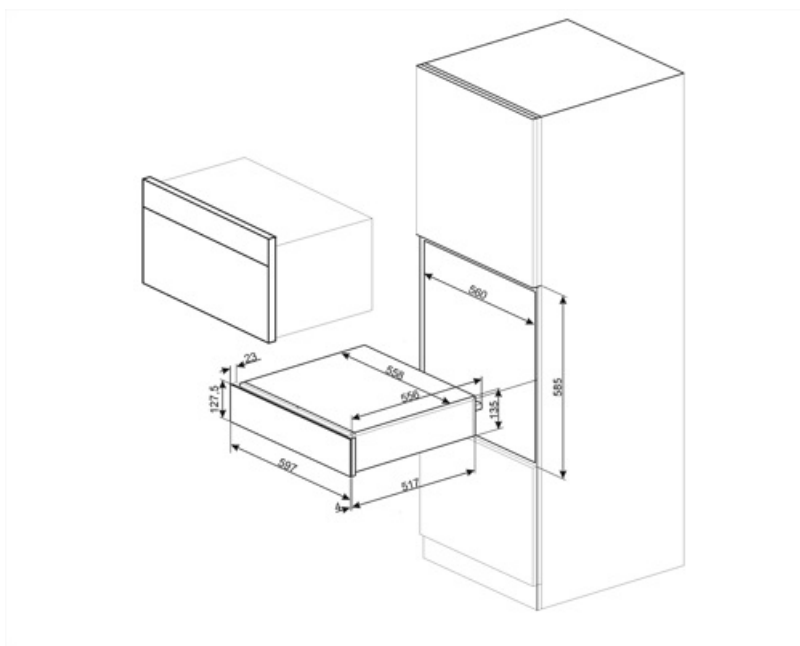

## Technical Features

<b>Opening mechanism</b>	Push-pull	<b>Capacity</b>	21 l
<b>Base material</b>	Stainless steel	<b>Type of heating</b>	Fan assisted
<b>Max weight allowance</b>	15 kg	<b>Accessories included</b>	Silicone antislip mat
<b>Maximum drawer loading weight</b>	85 kg		

## Logistic Information

<b>Width (mm)</b>	597 mm	<b>Product Height (mm)</b>	135 mm
<b>Depth (mm)</b>	538 mm		

---