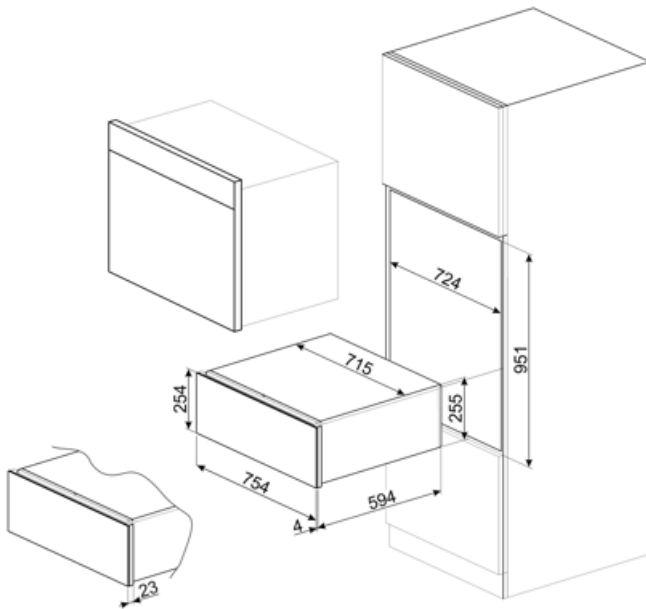

## Technical Features

Opening mechanism	With handle	Capacity	56 l
Base material	Stainless steel	Type of heating	Fan assisted
Max weight allowance	15 kg	Accessories included	Grid, Silicone antislip mat

---

## Logistic Information

---

Width (mm)	28 1/8 "	Product Height (mm)	10 1/16 "
Depth (mm)	24 7/16 "		

---