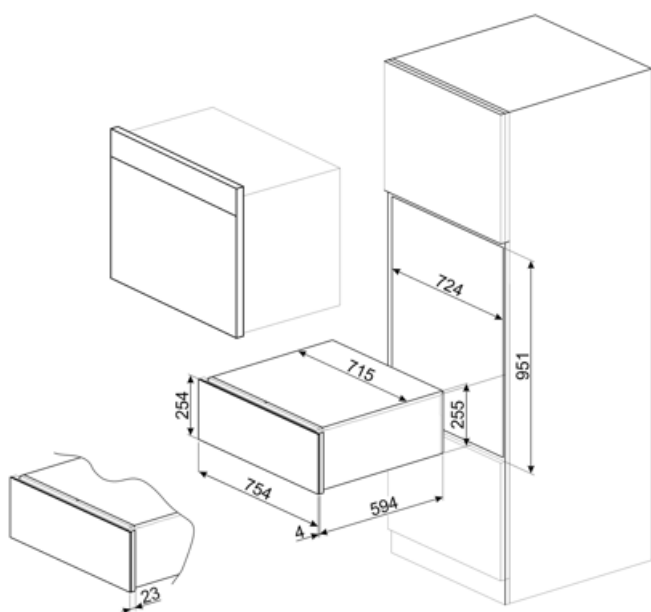

CPRU330X

Product Family	Drawer
Commercial height	26 cm
Type	Reheat

Aesthetics

Aesthetic	Classica	Type of steel	Brushed
Colour	Stainless steel	Handle	Classic
Finishing	Fingerproof	Logo	Silk screen
Material	Stainless steel	Logo position	Inside

Technical Features

Opening mechanism	With handle	Capacity	56 l
Base material	Stainless steel	Type of heating	Fan assisted
Max weight allowance	15 kg		

Maximum drawer loading weight	235 kg	Accessories included	Grid, Silicone antislip mat
-------------------------------	--------	----------------------	-----------------------------

Electrical Connection

Plug	(B) USA 120V	Voltage (V)	115 V
Nominal power	800 W	Frequency (Hz)	60 Hz
Current	7 A		

Logistic Information

Width (mm)	28 1/8 "	Product Height (mm)	10 1/16 "
Depth (mm)	24 7/16 "		