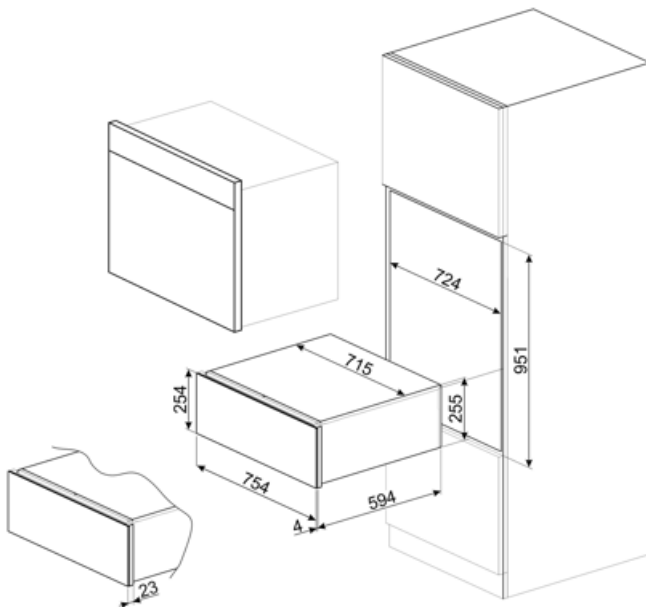

CPRU330X

Product Family	Drawer
Commercial height	26 cm
Type	Reheat

Aesthetics

Aesthetic	Classica	Type of steel	Brushed
Colour	Stainless steel	Handle	Classic
Finishing	Fingerproof	Logo	Silk screen
Material	Stainless steel	Logo position	Inside

Technical Features

Opening mechanism	With handle	Type of heating	Fan assisted
Base material	Stainless steel	Minimum temperature	30 °C
Max weight allowance	15 kg	Maximum temperature	80 °C

Maximum drawer loading weight	235 kg	Accessories included	Grid, Silicone antislip mat
Capacity	56 l		

Electrical Connection

Plug	(B) USA 120V	Voltage (V)	115 V
Nominal power	800 W	Frequency (Hz)	60 Hz
Current	7 A		

Logistic Information

Width (mm)	28 1/8 "	Product Height (mm)	10 1/16 "
Depth (mm)	24 7/16 "		