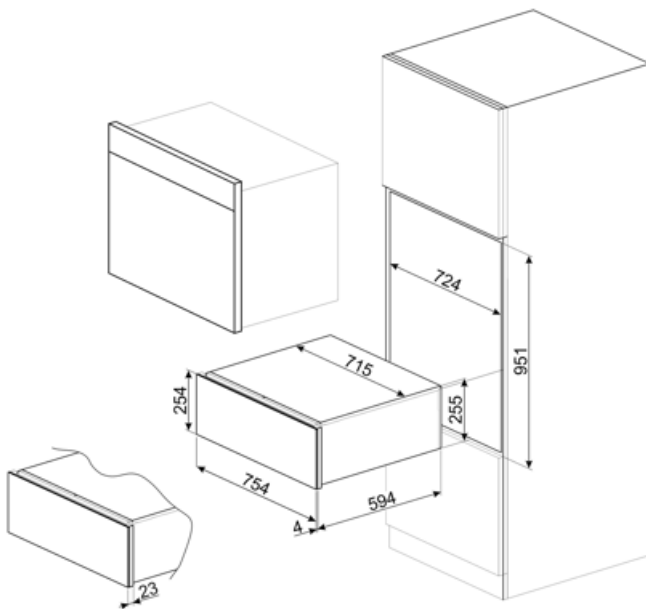

CPRU330X

Product family	Drawer
Commercial height	26 cm
Type	Warming drawer

Aesthetic

Aesthetics	Classic	Stainless steel type	Brushed
Color	Stainless steel	Handle	Classic
Finishing	Fingerprint-proof	Logo	Silkscreened
Material	Stainless steel	Logo position	Inside

Technical Features

Opening mechanism	With handle	Capacity	56 l
Base material	Stainless steel	Type of heating	Fan-assisted
Max weight allowance	33 lbs		

Maximum drawer loading weight	518 lbs	Included accessories	Rack, Silicone antislip mat
-------------------------------	---------	----------------------	-----------------------------

Electrical Connection

Plug	(B) USA 120V	Voltage	115 V
Nominal power	800 W	Frequency (Hz)	60 Hz
Current	7 A		

Logistic Information

Width	28 1/8 "	Height	10 1/16 "
Depth	24 7/16 "		

Symbols glossary

Fingerprint proof stainless steel: Fingerprint proof stainless steel keeps stainless steel looking as good as new.