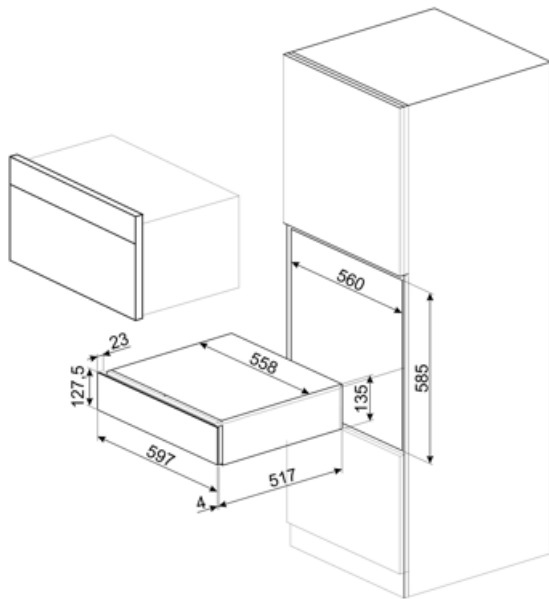

CPS115B3

Product Family	Drawer
Commercial height	14 cm
Type	Sommelier

Aesthetics

Aesthetic	Linea	Material	Glass
Colour	Black	Logo	Silk screen
Finishing	Black3	Logo position	External

Technical Features

Opening mechanism	Push-pull	Maximum drawer loading weight	85 kg
Base material	Stainless steel	Accessories included	Slavonia durmast wooden shelf, Wine pump, 2 corks, Sparkling wines cork, Cork to pour wine, Anti-drip cork, Solid steel cork for sparkling wines, Champagne/ sparkling wine pliers, Corkscrew sommelier, Red wines cork, Wine thermometer with slipcase, Wine funnel with wooden handle
Max weight allowance	15 kg		

Electrical Connection

Plug	No
------	----

Logistic Information

Width (mm)	597 mm	Product Height (mm)	135 mm
------------	--------	---------------------	--------

Depth (mm)

538 mm

Alternative products

CPS115G