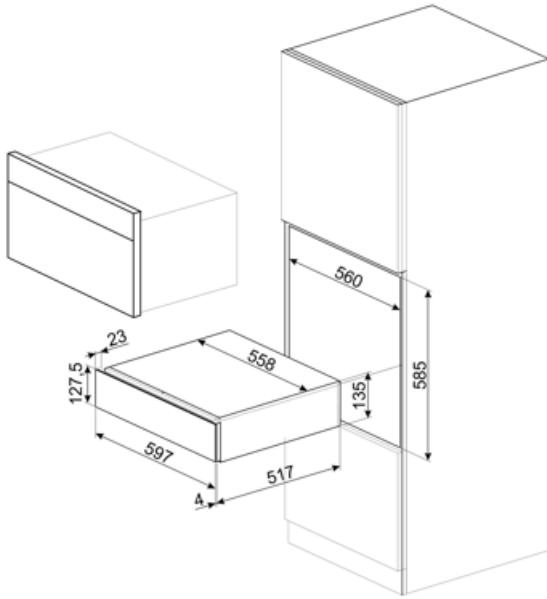

## Technical Features

Opening mechanism	Push-pull	Maximum drawer loading weight	85 kg
Base material	Stainless steel	Accessories included	Slavonia durmast wooden shelf, Wine pump, 2 corks, Sparkling wines cork, Cork to pour wine, Anti-drip cork, Solid steel cork for sparkling wines, Champagne/ sparkling wine pliers, Corkscrew sommelier, Red wines cork, Wine thermometer with slipcase, Wine funnel with wooden handle
Max weight allowance	15 kg		

## Electrical Connection

Plug	No
------	----

## Logistic Information

Width (mm)	597 mm	Product Height (mm)	135 mm
------------	--------	---------------------	--------

Depth (mm)

538 mm