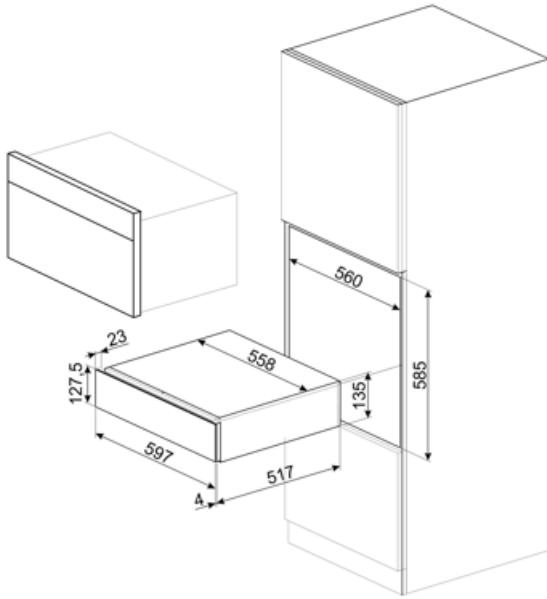

CPS115B3

Product Family	Drawer
Commercial height	14 cm
Type	Sommelier

Aesthetics

Aesthetics	Linea	Material	Glass
Colour	Black	Logo	Silk screen
Finishing	Midnight Black	Logo position	External

Technical Features

Opening mechanism	Push-pull	Maximum drawer loading weight	85 kg
Base material	Stainless steel	Accessories included	Slavonia durmast wooden shelf, Wine pump, 2 corks, Sparkling wines cork, Cork to pour wine, Anti-drip cork, Solid steel cork for sparkling wines, Champagne/ sparkling wine pliers, Corkscrew sommelier, Red wines cork, Wine thermometer with slipcase, Wine funnel with wooden handle
Max weight allowance	15 kg		

Electrical Connection

Plug	No
------	----

Logistic Information

Width (mm)	597 mm	Product Height (mm)	135 mm
------------	--------	---------------------	--------

Depth (mm)

538 mm

Alternative products

CPS115G