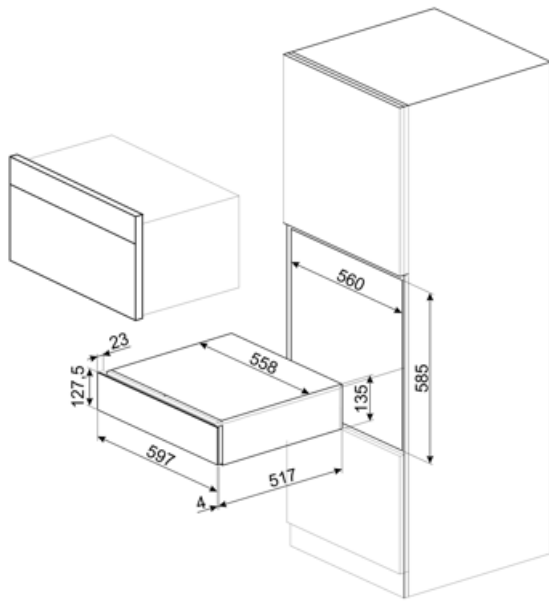

# CPS115B3

Product Family	Drawer
Commercial height	14 cm
Type	Sommelier

## Technical Features

Opening mechanism	Push-pull	Maximum drawer loading weight	85 kg
Base material	Stainless steel	Accessories included	Slavonia durmast wooden shelf, Wine pump, 2 corks, Sparkling wines cork, Cork to pour wine, Anti-drip cork, Solid steel cork for sparkling wines, Champagne/ sparkling wine pliers, Corkscrew sommelier, Red wines cork, Wine thermometer with slipcase, Wine funnel with wooden handle
Max weight allowance	15 kg		

## Electrical Connection

Plug	No
------	----

## Logistic Information

Width (mm)	597 mm	Product Height (mm)	135 mm
------------	--------	---------------------	--------

Depth (mm)

538 mm

---