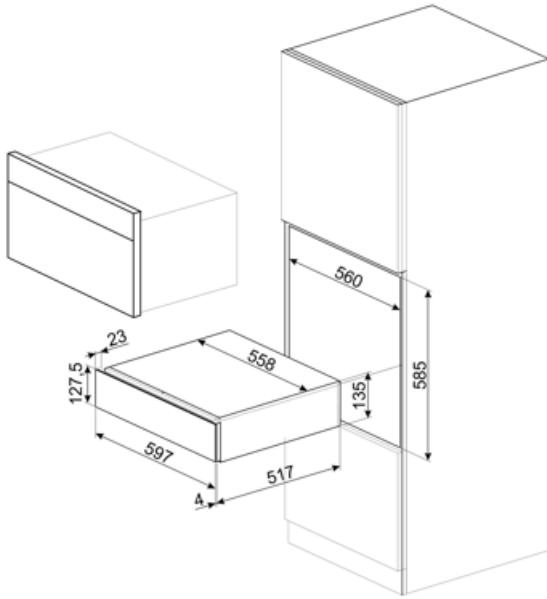

## Technical Features

Opening mechanism	Push-pull	Maximum drawer loading weight	85 kg
Base material	Stainless steel	Accessories included	Slavonia durmast wooden shelf, Wine pump, 2 corks, Sparkling wines cork, Cork to pour wine, Anti-drip cork, Solid steel cork for sparkling wines, Champagne/ sparkling wine pliers, Corkscrew sommelier, Red wines cork, Wine thermometer with slipcase, Wine funnel with wooden handle
Max weight allowance	15 kg		

## Electrical Connection

Plug	No
------	----

## Logistic Information

Width (mm)	597 mm	Product Height (mm)	135 mm
------------	--------	---------------------	--------

Depth (mm)

538 mm

---