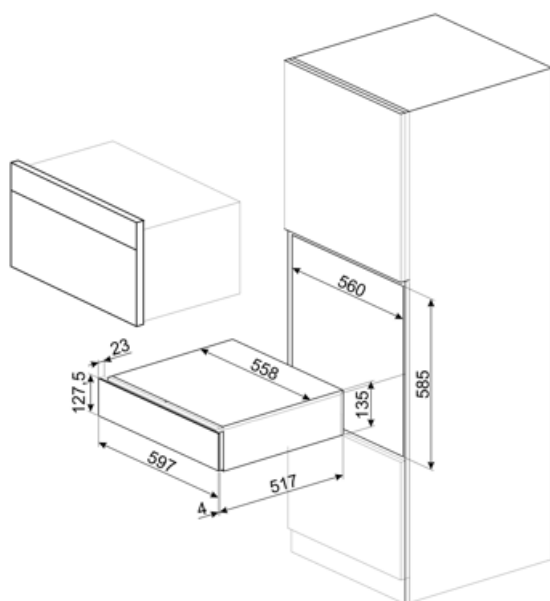

CPS115B3

Product Family	Drawer
Commercial height	14 cm
Type	Sommelier

Aesthetics

Aesthetics	Linea	Material	Glass
Colour	Black	Logo	Silk screen
Finishing	Midnight Black	Logo position	External

Technical Features

Opening mechanism	Push-pull	Maximum drawer loading weight	85 kg
Base material	Stainless steel	Accessories included	Slavonia durmast wooden shelf, Wine pump, 2 corks, Sparkling wines cork, Cork to pour wine, Anti-drip cork, Solid steel cork for sparkling wines, Champagne/ sparkling wine pliers, Corkscrew sommelier, Red wines cork, Wine thermometer with slipcase, Wine funnel with wooden handle
Max weight allowance	15 kg		

Electrical Connection

Plug	No
------	----

Logistic Information

Width (mm)	597 mm	Product Height (mm)	135 mm
------------	--------	---------------------	--------

Depth (mm)

538 mm

Alternative products

CPS115G