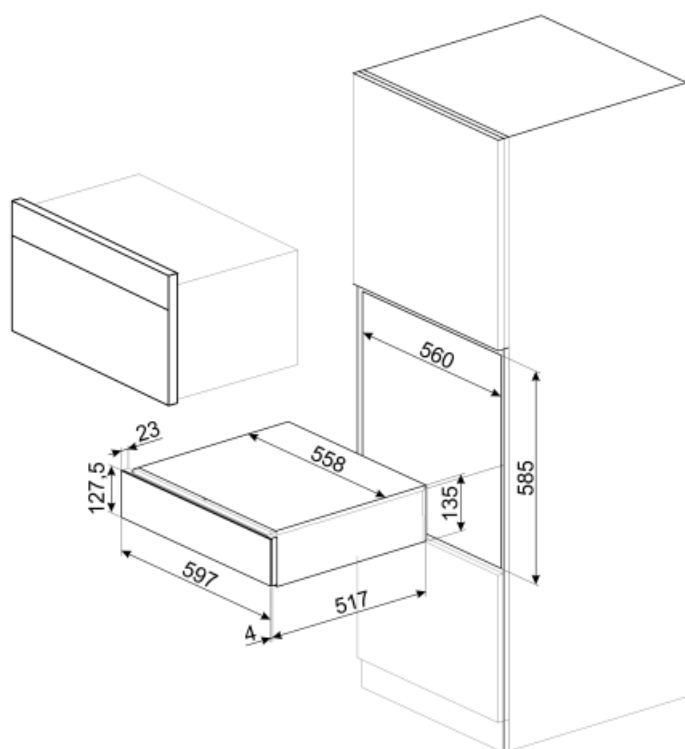

# CPS115B3

Product Family	Drawer
Commercial height	14 cm
Type	Sommelier

## Technical Features

Opening mechanism	Push-pull	Maximum drawer loading weight	85 kg
Base material	Stainless steel	Accessories included	Slavonia durmast wooden shelf, Wine pump, 2 corks, Sparkling wines cork, Cork to pour wine, Anti-drip cork, Solid steel cork for sparkling wines, Champagne/ sparkling wine pliers, Corkscrew sommelier, Red wines cork, Wine thermometer with slipcase, Wine funnel with wooden handle
Max weight allowance	15 kg		

## Logistic Information

Width (mm)	597 mm	Product Height (mm)	135 mm
Depth (mm)	538 mm		

---