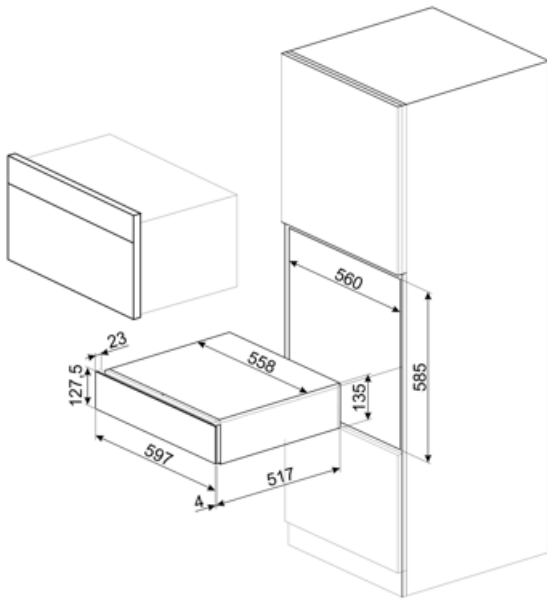

CPS115B3

Product Family Drawer
 Commercial height 14 cm
 Type Sommelier

Aesthetics

Aesthetics	Linea	Material	Glass
Colour	Black	Logo	Silk screen
Finishing	Midnight Black	Logo position	External

Technical Features

Opening mechanism	Push-pull	Maximum drawer loading weight	85 kg
Base material	Stainless steel	Accessories included	Slavonia durmast wooden shelf, Wine pump, 2 corks, Sparkling wines cork, Cork to pour wine, Anti-drip cork, Solid steel cork for sparkling wines, Champagne/ sparkling wine pliers, Corkscrew sommelier, Red wines cork, Wine thermometer with slipcase, Wine funnel with wooden handle
Max weight allowance	15 kg		

Logistic Information

Width (mm)	597 mm	Product Height (mm)	135 mm
Depth (mm)	538 mm		

Benefit

Push-pull door opening

Effortlessly open and close the drawer with a simple push mechanism