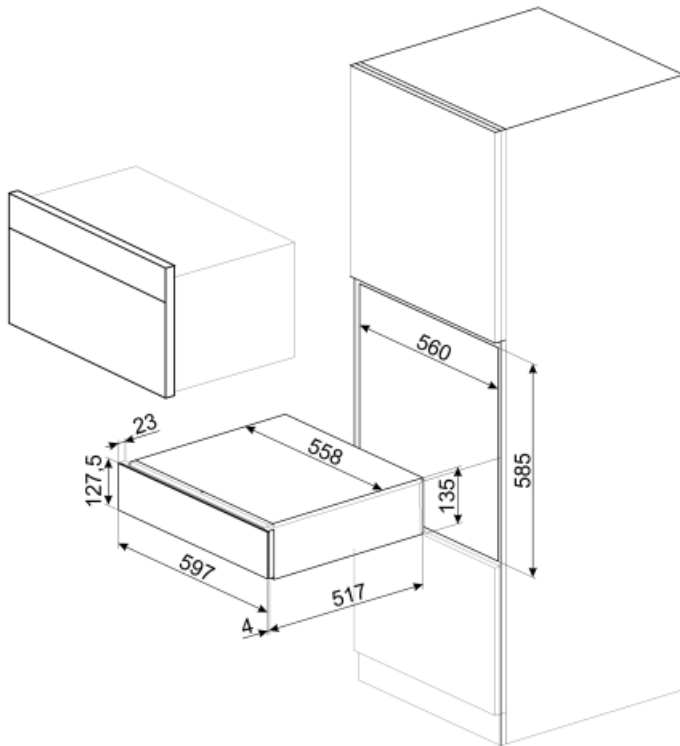

CPS115B3

Product Family	Drawer
Commercial height	14 cm
Type	Sommelier

Aesthetics

Aesthetic	Linea	Material	Glass
Colour	Black	Logo	Silk screen
Finishing	Black3	Logo position	External

Technical Features

Opening mechanism	Push-pull	Maximum drawer loading weight	85 kg
Base material	Stainless steel	Accessories included	Slavonia durmast wooden shelf, Wine pump, 2 corks, Sparkling wines cork, Cork to pour wine, Anti-drip cork, Solid steel cork for sparkling wines, Champagne/ sparkling wine pliers, Corkscrew sommelier, Red wines cork, Wine thermometer with slipcase, Wine funnel with wooden handle
Max weight allowance	15 kg		

Electrical Connection

Plug	Not present
------	-------------

Logistic Information

Width (mm)	597 mm	Product Height (mm)	135 mm
------------	--------	---------------------	--------

Depth (mm)

538 mm

Benefit (TT)