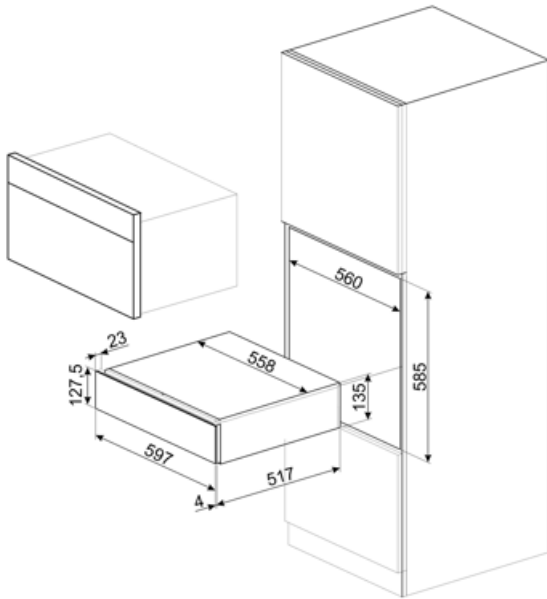

## Technical Features

Opening mechanism	Push-pull	Maximum drawer loading weight	85 kg
Base material	Stainless steel	Accessories included	Slavonia durmast wooden shelf, Wine pump, 2 corks, Sparkling wines cork, Cork to pour wine, Anti-drip cork, Solid steel cork for sparkling wines, Champagne/ sparkling wine pliers, Corkscrew sommelier, Red wines cork, Wine thermometer with slipcase, Wine funnel with wooden handle
Max weight allowance	15 kg		

## Electrical Connection

Plug	Not present
------	-------------

## Logistic Information

Width (mm)	597 mm	Product Height (mm)	135 mm
------------	--------	---------------------	--------

Depth (mm)

538 mm

---