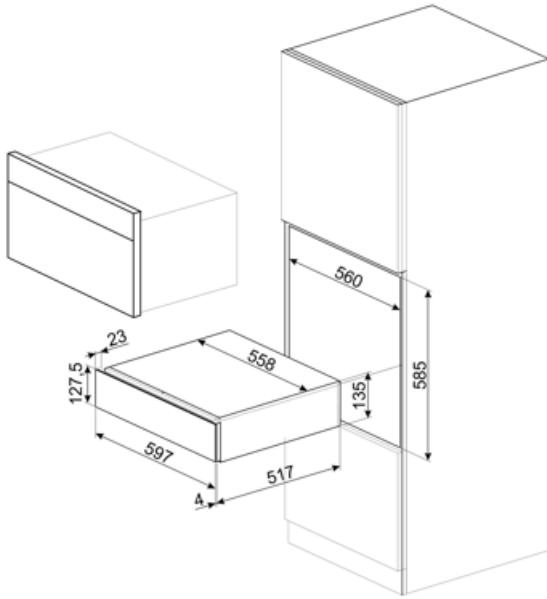

CPS115B3

Product Family	Drawer
Commercial height	14 cm
Type	Sommelier

Aesthetics

Aesthetic	Linea	Material	Glass
Colour	Black	Logo	Silk screen
Finishing	Black3	Logo position	External

Technical Features

Opening mechanism	Push-pull	Maximum drawer loading weight	85 kg
Base material	Stainless steel	Accessories included	Slavonia durmast wooden shelf, Wine pump, 2 corks, Sparkling wines cork, Cork to pour wine, Anti-drip cork, Solid steel cork for sparkling wines, Champagne/ sparkling wine pliers, Corkscrew sommelier, Red wines cork, Wine thermometer with slipcase, Wine funnel with wooden handle
Max weight allowance	15 kg		

Electrical Connection

Plug	Not present
------	-------------

Logistic Information

Width (mm)	597 mm	Product Height (mm)	135 mm
------------	--------	---------------------	--------

Depth (mm)

538 mm

Alternative products