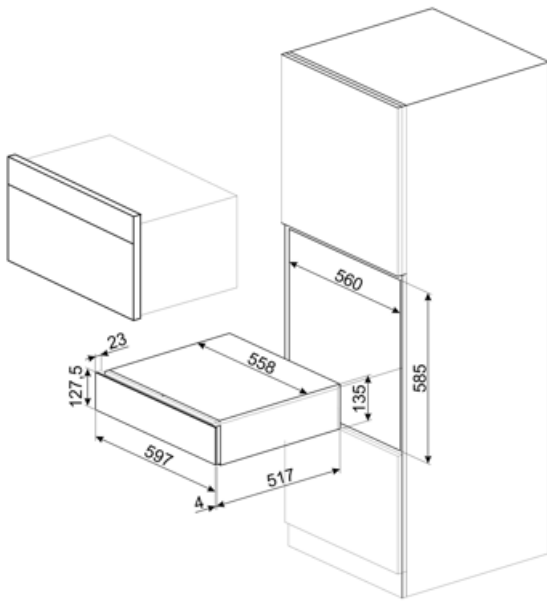

CPS115B3

Product Family	Drawer
Commercial height	14 cm
Type	Sommelier

Aesthetics

Aesthetic	Linea	Material	Glass
Colour	Black	Logo	Silk screen
Finishing	Black3	Logo position	External

Technical Features

Opening mechanism	Push-pull	Maximum drawer loading weight	85 kg
Base material	Stainless steel	Accessories included	Slavonia durmast wooden shelf, Wine pump, 2 corks, Sparkling wines cork, Cork to pour wine, Anti-drip cork, Solid steel cork for sparkling wines, Champagne/ sparkling wine pliers, Corkscrew sommelier, Red wines cork, Wine thermometer with slipcase, Wine funnel with wooden handle
Max weight allowance	15 kg		

Electrical Connection

Plug	Not present
------	-------------

Logistic Information

Width (mm)	597 mm	Product Height (mm)	135 mm
------------	--------	---------------------	--------

Depth (mm)

538 mm

Alternative products