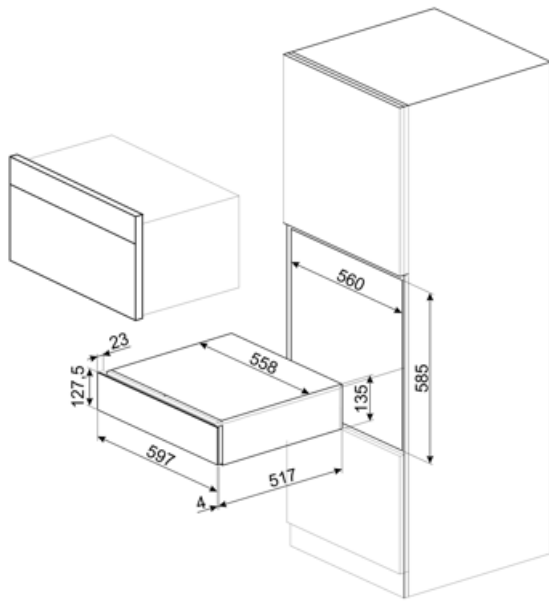

CPS115G

Product Family	Drawer
Commercial height	14 cm
Type	Sommelier

Aesthetics

Aesthetic	Linea	Material	Glass
Colour	Neptune Grey	Logo	Silk screen
Finishing	Neptune Grey	Logo position	External

Technical Features

Opening mechanism	Push-pull	Maximum drawer loading weight	85 kg
Base material	Stainless steel	Accessories included	Slavonia durmast wooden shelf, Wine pump, 2 corks, Sparkling wines cork, Cork to pour wine, Anti-drip cork, Solid steel cork for sparkling wines, Champagne/ sparkling wine pliers, Corkscrew sommelier, Red wines cork, Wine thermometer with slipcase, Wine funnel with wooden handle
Max weight allowance	15 kg		

Electrical Connection

Plug	No
------	----

Logistic Information

Width (mm)	597 mm	Product Height (mm)	135 mm
------------	--------	---------------------	--------

Depth (mm)

538 mm

Alternative products

CPS115B3