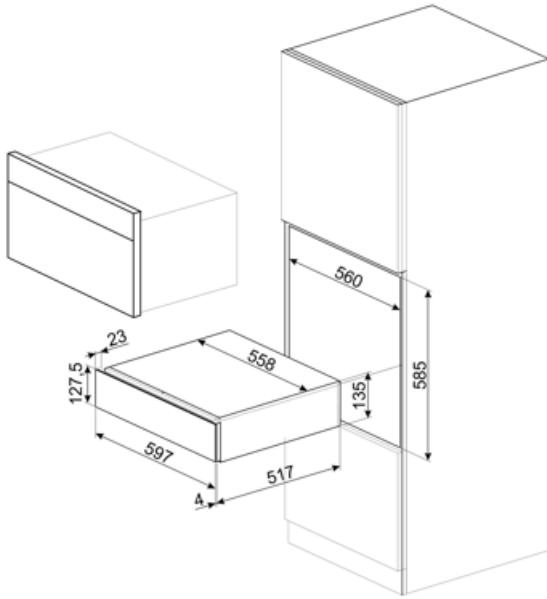

CPS115G

Product Family	Drawer
Commercial height	14 cm
Type	Sommelier

Aesthetics

Aesthetic	Linea	Material	Glass
Colour	Neptune Grey	Logo	Silk screen
Finishing	Neptune Grey	Logo position	External

Technical Features

Opening mechanism	Push-pull	Maximum drawer loading weight	85 kg
Base material	Stainless steel	Accessories included	Slavonia durmast wooden shelf, Wine pump, 2 corks, Sparkling wines cork, Cork to pour wine, Anti-drip cork, Solid steel cork for sparkling wines, Champagne/ sparkling wine pliers, Corkscrew sommelier, Red wines cork, Wine thermometer with slipcase, Wine funnel with wooden handle
Max weight allowance	15 kg		

Electrical Connection

Plug	No
------	----

Logistic Information

Width (mm)	597 mm	Product Height (mm)	135 mm
------------	--------	---------------------	--------

Depth (mm)

538 mm

Alternative products

CPS115B3