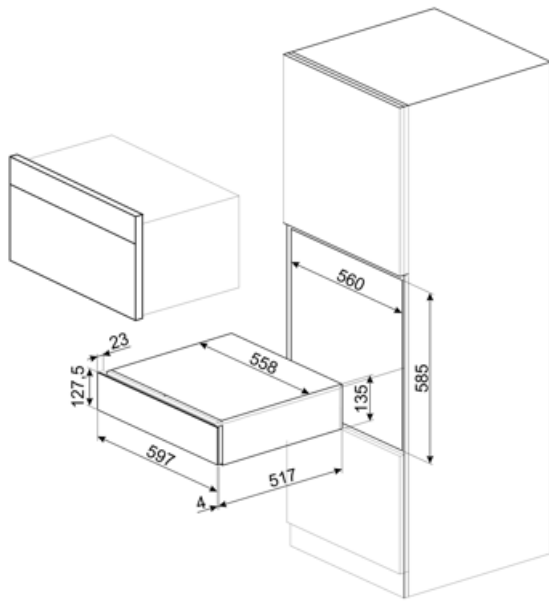

CPS115G

| | |
|-------------------|-----------|
| Product Family | Drawer |
| Commercial height | 14 cm |
| Type | Sommelier |

Aesthetics

| | | | |
|------------|--------------|---------------|-------------|
| Aesthetics | Linea | Material | Glass |
| Colour | Neptune Grey | Logo | Silk screen |
| Finishing | Neptune Grey | Logo position | External |

Technical Features

| | | | |
|----------------------|-----------------|-------------------------------|---|
| Opening mechanism | Push-pull | Maximum drawer loading weight | 85 kg |
| Base material | Stainless steel | Accessories included | Slavonia durmast wooden shelf, Wine pump, 2 corks, Sparkling wines cork, Cork to pour wine, Anti-drip cork, Solid steel cork for sparkling wines, Champagne/ sparkling wine pliers, Corkscrew sommelier, Red wines cork, Wine thermometer with slipcase, Wine funnel with wooden handle |
| Max weight allowance | 15 kg | | |

Electrical Connection

| | |
|------|----|
| Plug | No |
|------|----|

Logistic Information

| | | | |
|------------|--------|---------------------|--------|
| Width (mm) | 597 mm | Product Height (mm) | 135 mm |
|------------|--------|---------------------|--------|

Depth (mm)

538 mm

Alternative products

CPS115B3

Colour: Black

CPS315X

Colour: Stainless steel