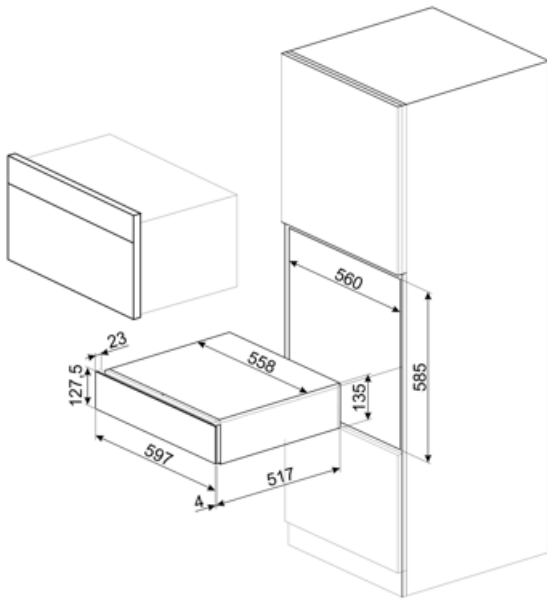

# CPS115G

Product Family	Drawer
Commercial height	14 cm
Type	Sommelier

## Technical Features

Opening mechanism	Push-pull	Maximum drawer loading weight	85 kg
Base material	Stainless steel	Accessories included	Slavonia durmast wooden shelf, Wine pump, 2 corks, Sparkling wines cork, Cork to pour wine, Anti-drip cork, Solid steel cork for sparkling wines, Champagne/ sparkling wine pliers, Corkscrew sommelier, Red wines cork, Wine thermometer with slipcase, Wine funnel with wooden handle
Max weight allowance	15 kg		

## Logistic Information

Width (mm)	597 mm	Product Height (mm)	135 mm
Depth (mm)	538 mm		

---