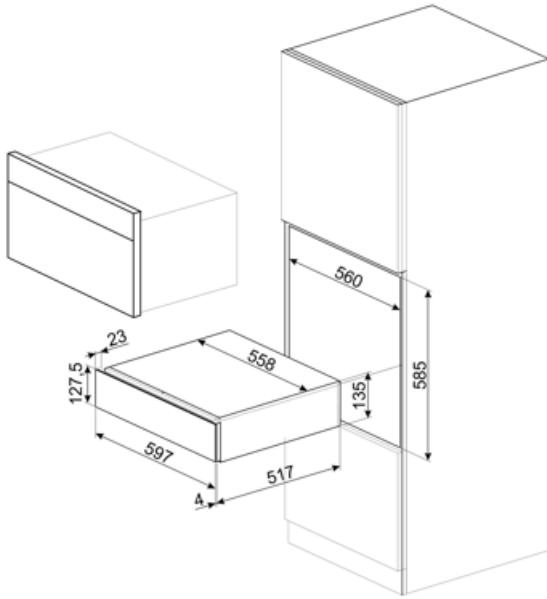

CPS115G

Product Family	Drawer
Commercial height	14 cm
Type	Sommelier

Aesthetics

Aesthetics	Linea	Material	Glass
Colour	Neptune Grey	Logo	Silk screen
Finishing	Neptune Grey	Logo position	External

Technical Features

Opening mechanism	Push-pull	Maximum drawer loading weight	85 kg
Base material	Stainless steel	Accessories included	Slavonia durmast wooden shelf, Wine pump, 2 corks, Sparkling wines cork, Cork to pour wine, Anti-drip cork, Solid steel cork for sparkling wines, Champagne/ sparkling wine pliers, Corkscrew sommelier, Red wines cork, Wine thermometer with slipcase, Wine funnel with wooden handle
Max weight allowance	15 kg		

Electrical Connection

Plug	No
------	----

Logistic Information

Width (mm)	597 mm	Product Height (mm)	135 mm
------------	--------	---------------------	--------

Depth (mm)

538 mm

Alternative products

CPS115B3