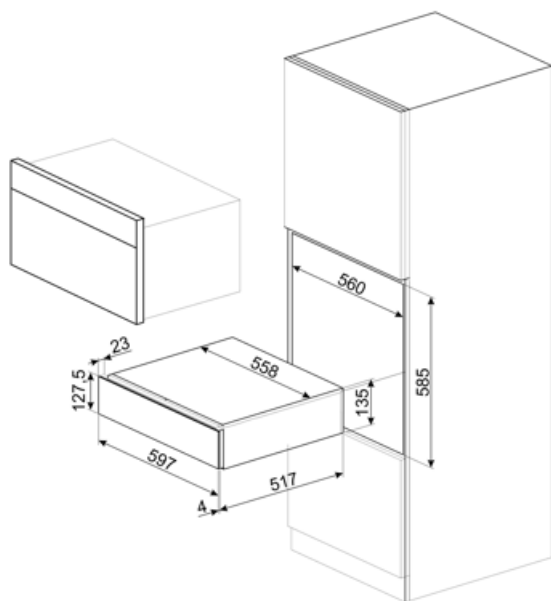

## Technical Features

Opening mechanism	Push-pull	Maximum drawer loading weight	85 kg
Base material	Stainless steel	Accessories included	Slavonia durmast wooden shelf, Wine pump, 2 corks, Sparkling wines cork, Cork to pour wine, Anti-drip cork, Solid steel cork for sparkling wines, Champagne/ sparkling wine pliers, Corkscrew sommelier, Red wines cork, Wine thermometer with slipcase, Wine funnel with wooden handle
Max weight allowance	15 kg		

## Electrical Connection

Plug	No
------	----

## Logistic Information

Width (mm)	597 mm	Product Height (mm)	135 mm
------------	--------	---------------------	--------

Depth (mm)

538 mm

---