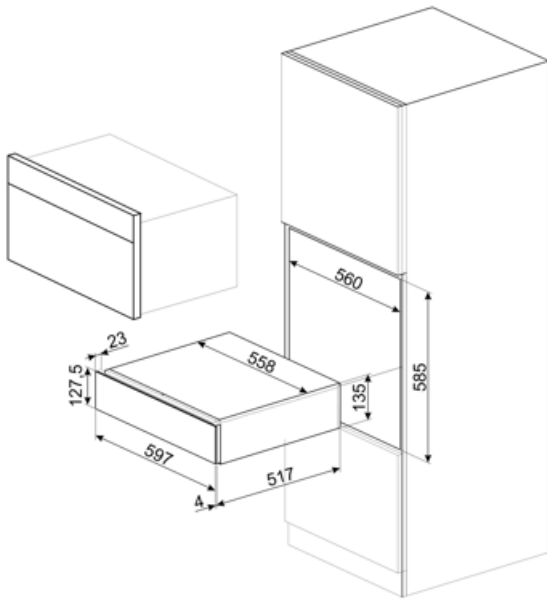

CPS115G

Product family	Drawer
Commercial height	14 cm
Type	Sommelier

Aesthetic

Aesthetics	Linea	Material	Glass
Color	Neptune Grey	Logo	Silkscreened
Finishing	Neptune Grey	Logo position	External

Technical Features

Opening mechanism	Push-pull	Maximum drawer loading weight	85 kg
Base material	Stainless steel	Included accessories	Slavonic durmast wood interior, Wine pump, 2 corks, Sparkling wines cork, Cork to pour wine, Anti-drip cork, Steel cork for sparkling wines, Champagne pliers, Sommelier corkscrew, Red wines cork, Wine thermometer with slipcase, Wine funnel with wooden handle
Max weight allowance	15 kg		

Logistic Information

Width	23 1/2 "	Height	5 5/16 "
Depth	21 3/16 "		

Benefit (TT)

Push-pull door opening

With a simple push, the drawer opens and then closes again by pushing it back.