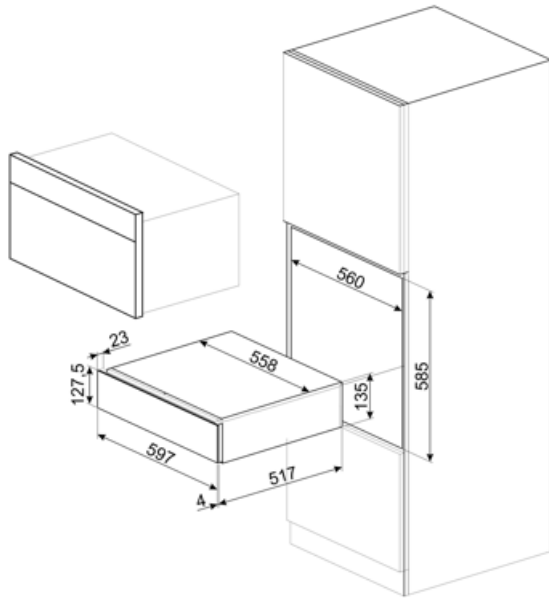

CPS115G

Product family	Drawer
Commercial height	14 cm
Type	Sommelier

Aesthetic

Aesthetics	Linea	Material	Glass
Color	Neptune Grey	Logo	Silkscreened
Finishing	Neptune Grey	Logo position	External

Technical Features

Opening mechanism	Push-pull	Maximum drawer loading weight	187 lbs
Base material	Stainless steel	Included accessories	Slavonic durmast wood interior, Wine pump, 2 corks, Sparkling wines cork, Cork to pour wine, Anti-drip cork, Steel cork for sparkling wines, Champagne pliers, Sommelier corkscrew, Red wines cork, Wine thermometer with slipcase, Wine funnel with wooden handle
Max weight allowance	33 lbs		

Electrical Connection

Plug	No
------	----

Logistic Information

Width	23 1/2 "	Height	5 5/16 "
-------	----------	--------	----------

Depth

21 3/16 "

Alternative products

CPS115B3