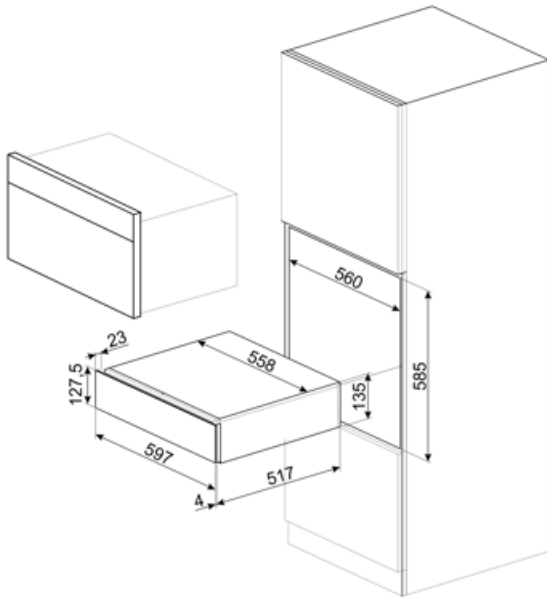

CPS115G

Product family	Drawer
Commercial height	14 cm
Type	Sommelier

Aesthetic

Aesthetics	Linea	Material	Glass
Color	Neptune Grey	Logo	Silkscreened
Finishing	Neptune Grey	Logo position	External

Technical Features

Opening mechanism	Push-pull	Maximum drawer loading weight	187 lbs
Base material	Stainless steel	Included accessories	Slavonic durmast wood interior, Wine pump, 2 corks, Sparkling wines cork, Cork to pour wine, Anti-drip cork, Steel cork for sparkling wines, Champagne pliers, Sommelier corkscrew, Red wines cork, Wine thermometer with slipcase, Wine funnel with wooden handle
Max weight allowance	33 lbs		

Electrical Connection

Plug	No
------	----

Logistic Information

Width	23 1/2 "	Height	5 5/16 "
-------	----------	--------	----------

Depth

21 3/16 "

Alternative products

CPS115B3